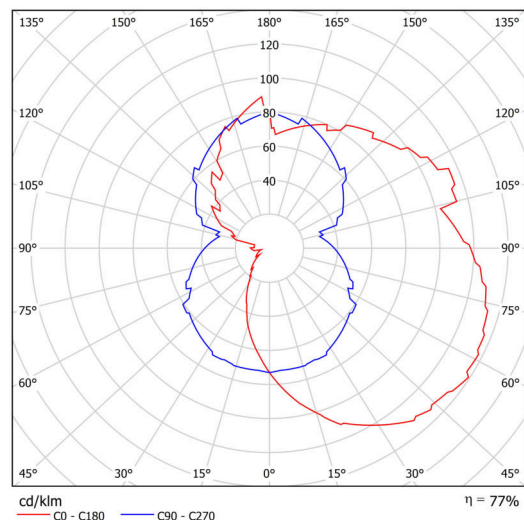

Luminous

Blue light hazard	Risk group 0

Eulum data for calculation programs are available at www.osmont.cz.