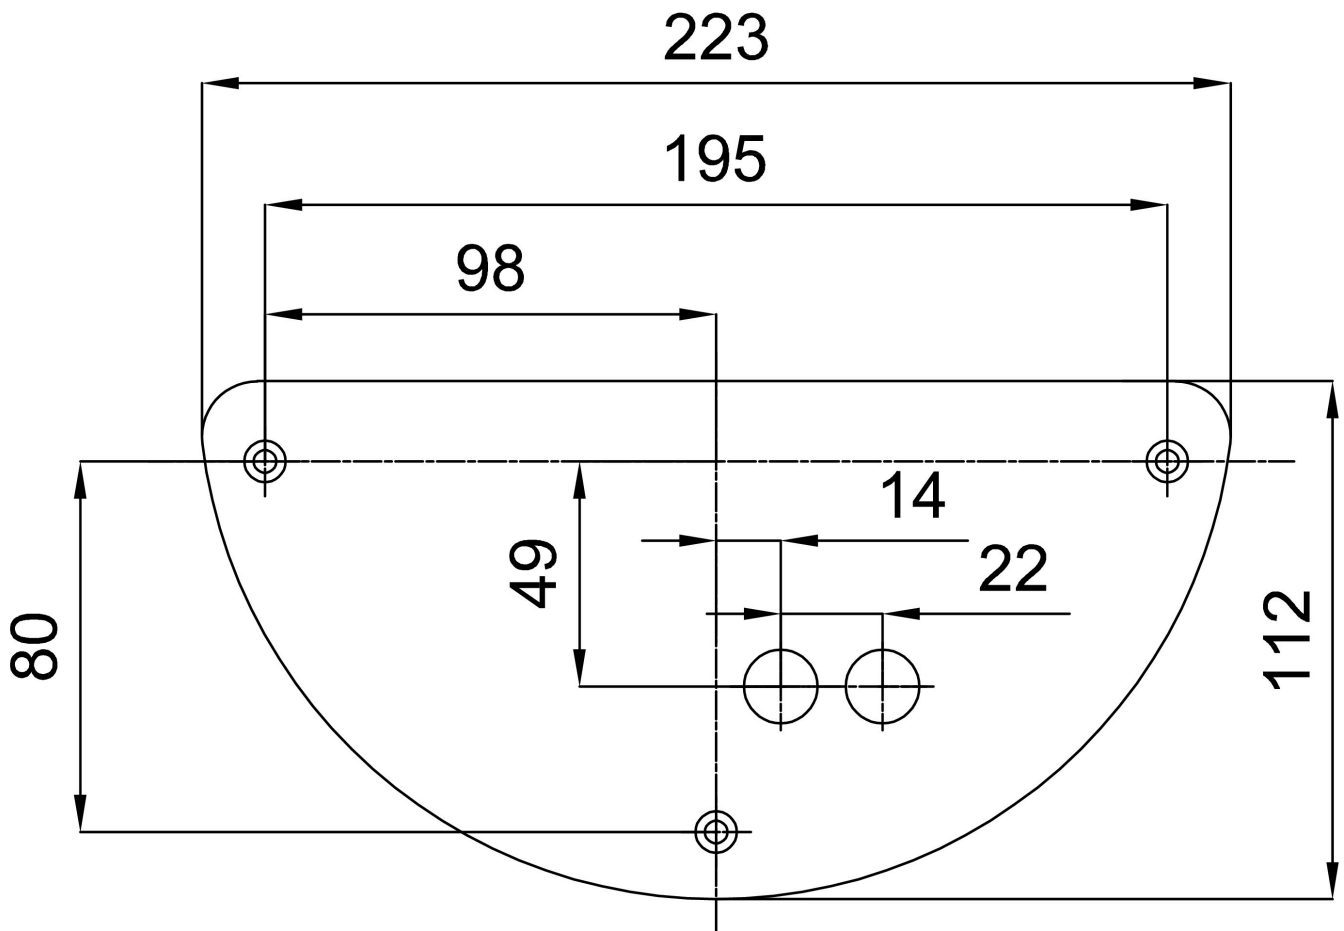

Technical

Types of luminaires	Classic on/off
Mounting type	surface mounted
Base material	stainless steel steel
Shade material	three-layer glass TRIPLEX OPAL
Base color	polished stainless steel
Shade color	white
Holding the shade	screws
Mounting location	wall
Width	250 mm
Length	140 mm
Height	105 mm
mounting holes (diameter)	3xØ5mm
Installation wire (diameter)	2xØ16mm
Impact strength	IK01

Eulum data for calculation programs are available at www.osmont.cz.

Logistic

EAN	8591728445546
Weight NTTO	1.4 Kg
Weight BTTO	1.5 Kg
Number of cartons	1 pcs
Package volume	0.006 m ³
Package 1 width	0.285 m
Package 1 length	0.145 m
Package 1 height	0.135 m
Warranty*	60 months

*The warranty for the batteries is valid for 12 months from the date of purchase.

Installation dimensions:

Additional assortment:

Lampshade

Product code	Name	Color	Description	Picture	Drawing
20020	244	white		