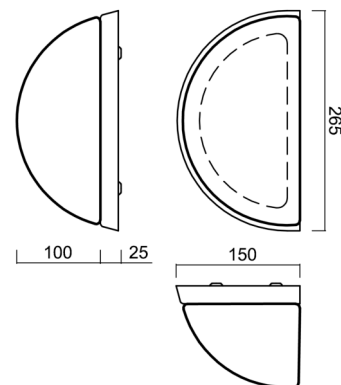

NELA DL1

IN-12U5/244/DL14*

WWW.OSMONT.CZ

NELA DL1

Product code: NEL44554

Type: IN-12U5/244/DL14*

Short description of the luminaire: Stainless polished surface-mounted E27 light ON/OFF with TRIPLEX OPAL glass shade.

Technical

Types of luminaires	Classic on/off
Mounting type	surface mounted
Base material	stainless steel steel
Shade material	three-layer glass TRIPLEX OPAL
Base color	polished stainless steel
Shade color	white
Holding the shade	screws
Mounting location	wall
Width	250 mm
Length	140 mm
Height	105 mm
mounting holes (diameter)	3xØ5mm
Installation wire (diameter)	2xØ16mm
Impact strength	IK01

Eulum data for calculation programs are available at www.osmont.cz.

Logistic

EAN	8591728445546
Weight NTTO	1.4 Kg
Weight BTTO	1.5 Kg
Number of cartons	1 pcs
Package volume	0.006 m ³
Package 1 width	0.285 m
Package 1 length	0.145 m
Package 1 height	0.135 m
Warranty*	60 months

*The warranty for the batteries is valid for 12 months from the date of purchase.

Installation dimensions:

Additional assortment:

Lampshade

Product code	Name	Color	Description	Picture	Drawing
20020	244	white		