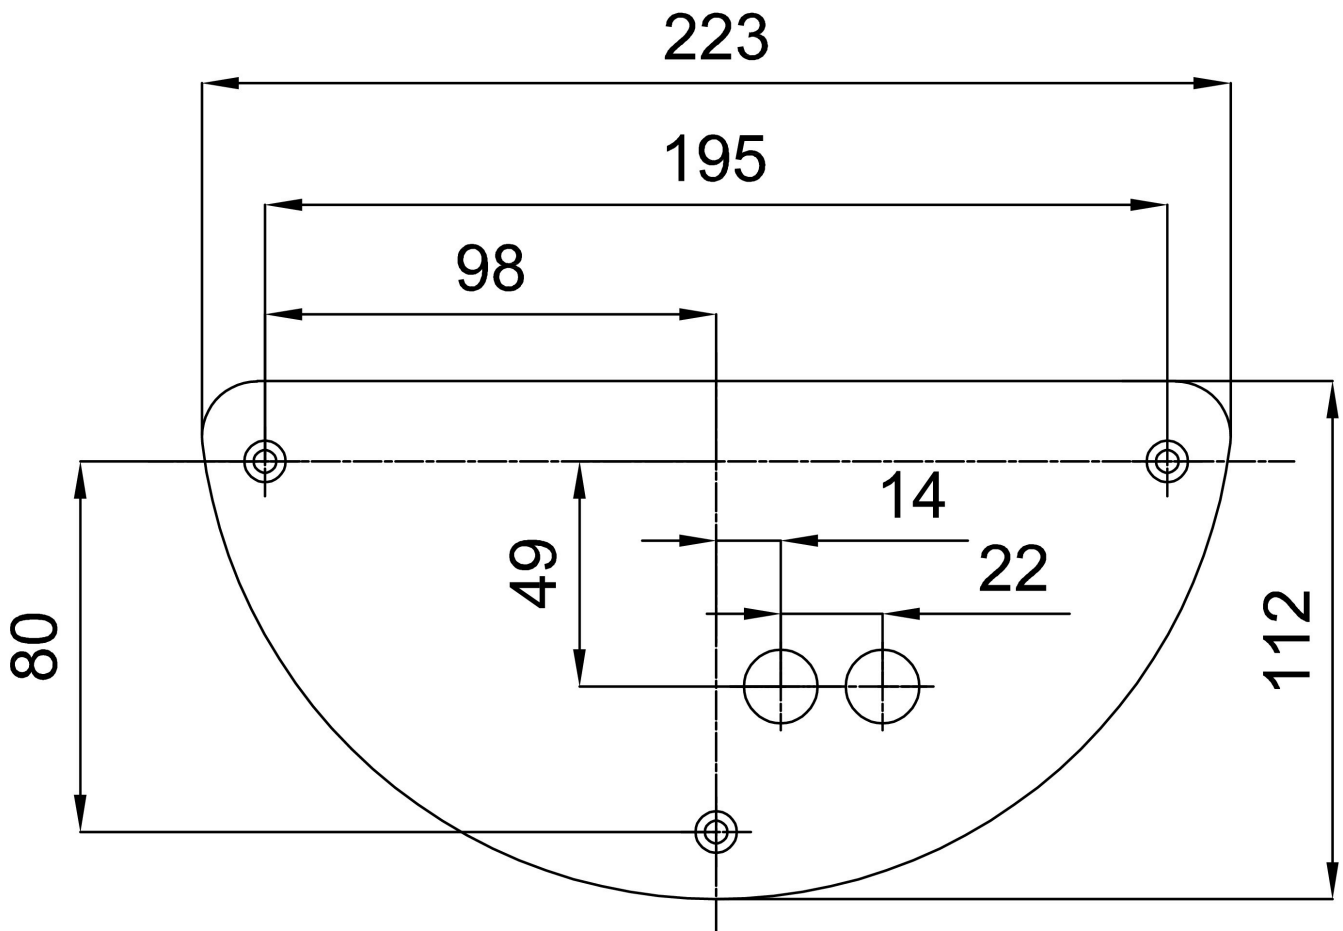

Logistic

EAN	8591728445508
Weight NTTO	1.4 Kg
Weight BTTO	1.5 Kg
Number of cartons	1 pcs
Package volume	0.006 m³
Package 1 width	0.285 m
Package 1 length	0.145 m
Package 1 height	0.135 m
Warranty*	60 months

*The warranty for the batteries is valid for 12 months from the date of purchase.

Installation dimensions: