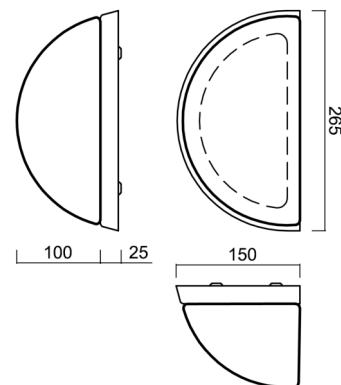

# NELA DL1

Product code: NEL44550

Type: IN-12U5/244/DL4\*

Short description of the luminaire: White surface-mounted E27 light ON/OFF with TRIPLEX OPAL glass shade.

## Technical

Types of luminaires	Classic on/off
Mounting type	surface mounted
Base material	steel
Shade material	three-layer glass TRIPLEX OPAL
Base color	white Ral9003
Shade color	white
Holding the shade	screws
Mounting location	wall
Width	250 mm
Length	140 mm
Height	105 mm
mounting holes (diameter)	3xØ5mm
Installation wire (diameter)	2xØ16mm
Impact strength	IK01
Operating temperature	from -20°C to +30°C

## Luminous

Blue light hazard	Risk group 0
-------------------	--------------

Eulum data for calculation programs are available at [www.osmont.cz](http://www.osmont.cz).

Logistic

EAN	8591728445508
Weight NTTO	1.4 Kg
Weight BTTO	1.5 Kg
Number of cartons	1 pcs
Package volume	0.006 m <sup>3</sup>
Package 1 width	0.285 m
Package 1 length	0.145 m
Package 1 height	0.135 m
Warranty*	60 months