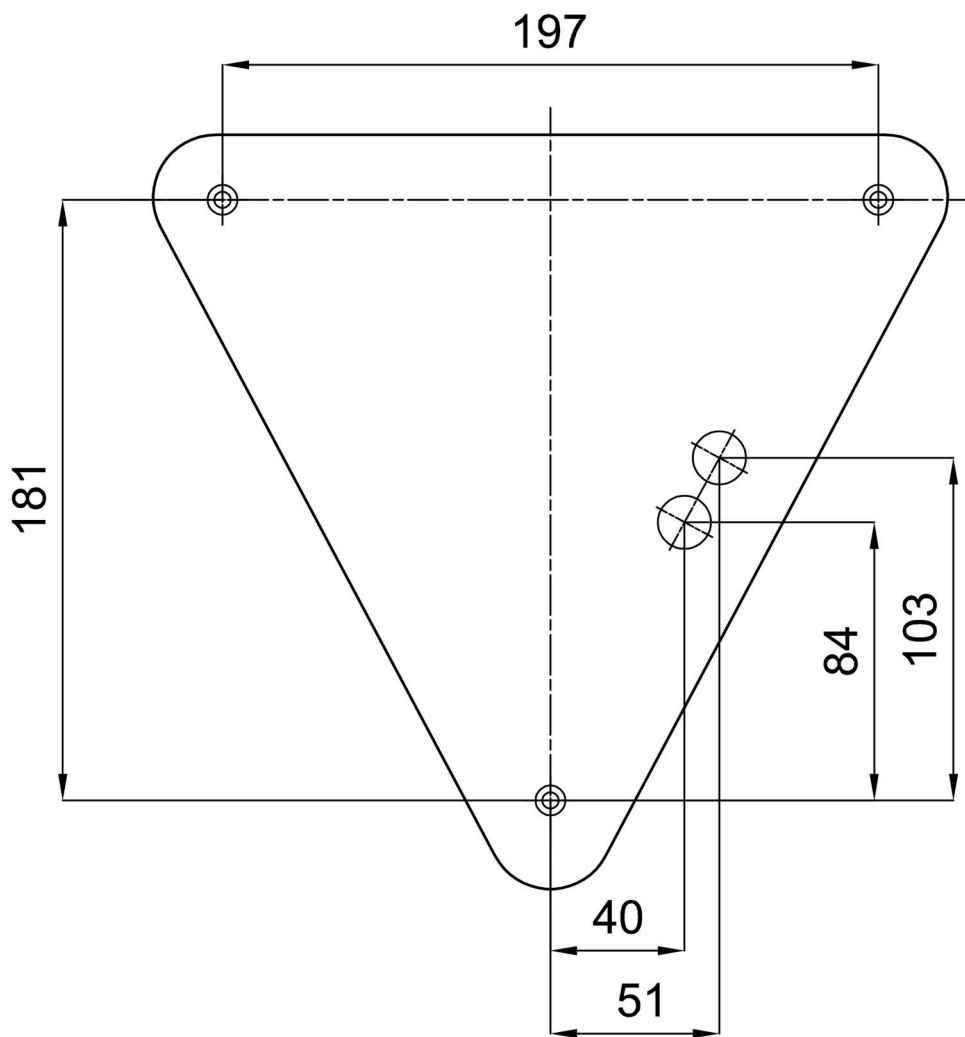

Logistic

EAN	8591728142049
Weight NTTO	2.5 Kg
Weight BTTO	2.8 Kg
Number of cartons	1 pcs
Package volume	0.017 m³
Package 1 width	0.315 m
Package 1 length	0.285 m
Package 1 height	0.19 m
Warranty*	60 months

*The warranty for the batteries is valid for 12 months from the date of purchase.

Installation dimensions: