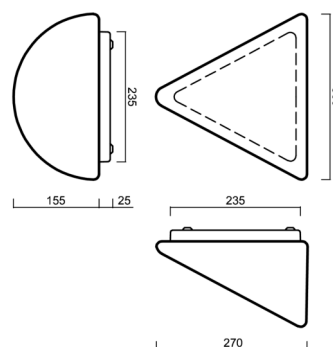

# NELA 4A

Product code: NEL59731

Type: LED-1L26E700U31/322 4K#

Short description of the luminaire: White surface-mounted LED light ON/OFF with TRIPLEX OPAL glass shade.

## Technical

Types of luminaires	Classic on/off
Mounting type	surface mounted
Base material	steel
Shade material	three-layer glass TRIPLEX OPAL
Base color	white Ral9003
Shade color	white
Holding the shade	folding system
Mounting location	wall
Width	300 mm
Length	270 mm
Height	157 mm
mounting holes (diameter)	3xØ5mm
Installation wire (diameter)	2xØ16mm
Energy Class	D
Impact strength	IK01
Operating temperature	from -20°C to +30°C