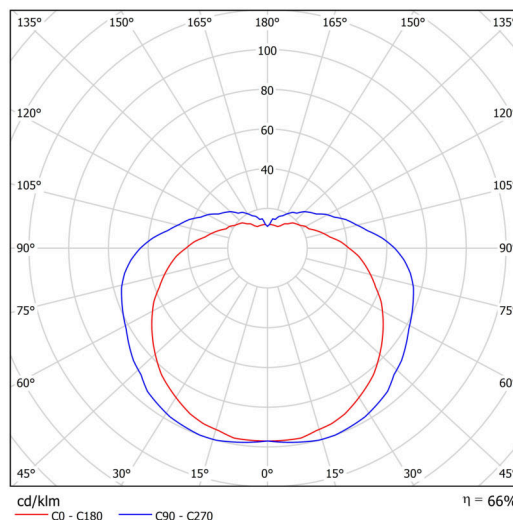

Luminous

Lum. flux of luminaire	700 lm
Lum. flux of light source	1050 lm
Luminaire efficacy	100 lm/W
Temperature	4000 K
Rated life time LED L80/B10	100000 hours
CRI	Ra80
MacAdam	3
Blue light hazard	Risk group 0

Eulum data for calculation programs are available at www.osmont.cz.