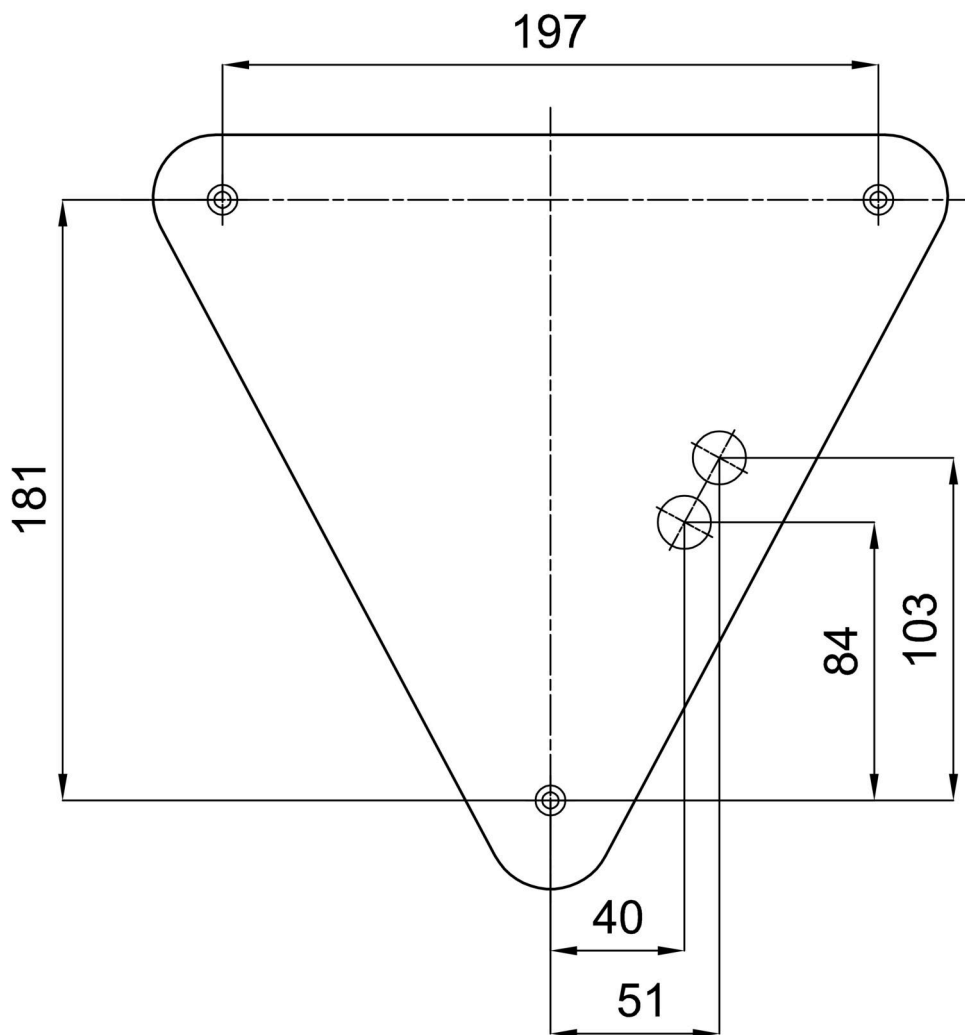

Types of luminaires	Classic on/off
Mounting type	surface mounted
Base material	steel
Shade material	three-layer glass TRIPLEX OPAL
Base color	white Ral9003
Shade color	white
Holding the shade	folding system
Mounting location	wall
Width	300 mm
Length	270 mm
Height	157 mm
mounting holes (diameter)	3xØ5mm
Installation wire (diameter)	2xØ16mm
Impact strength	IK01
Operating temperature	from -20°C to +30°C

Eulum data for calculation programs are available at www.osmont.cz.

Logistic

EAN	8591728430849
Weight NTTO	2 Kg
Weight BTTO	2.3 Kg
Number of cartons	1 pcs
Package volume	0.017 m ³
Package 1 width	0.315 m
Package 1 length	0.285 m
Package 1 height	0.19 m
Warranty*	60 months

*The warranty for the batteries is valid for 12 months from the date of purchase.

Installation dimensions:

Additional assortment:

Lampshade

Product code	Name	Color	Description	Picture	Drawing
20084	322	white		