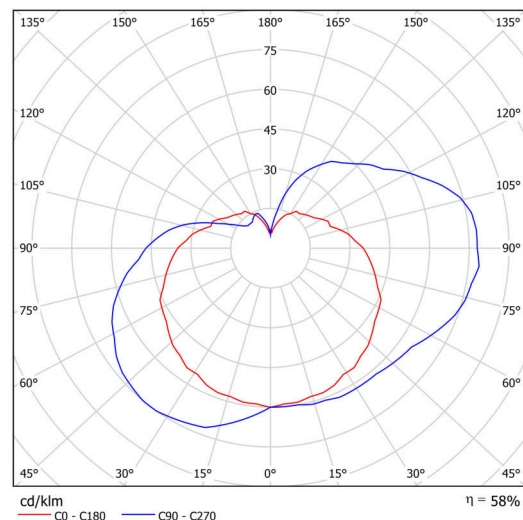

Luminous

Blue light hazard	Risk group 0

Eulum data for calculation programs are available at www.osmont.cz.