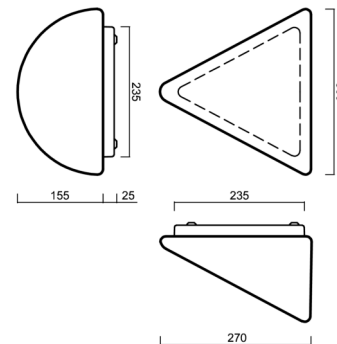

Electric

Voltage type	AC
AC voltage	220 - 240 V
Power consumption	25 W
Ingress Protection	IP43
Socket	E27
terminal block	snap terminal block