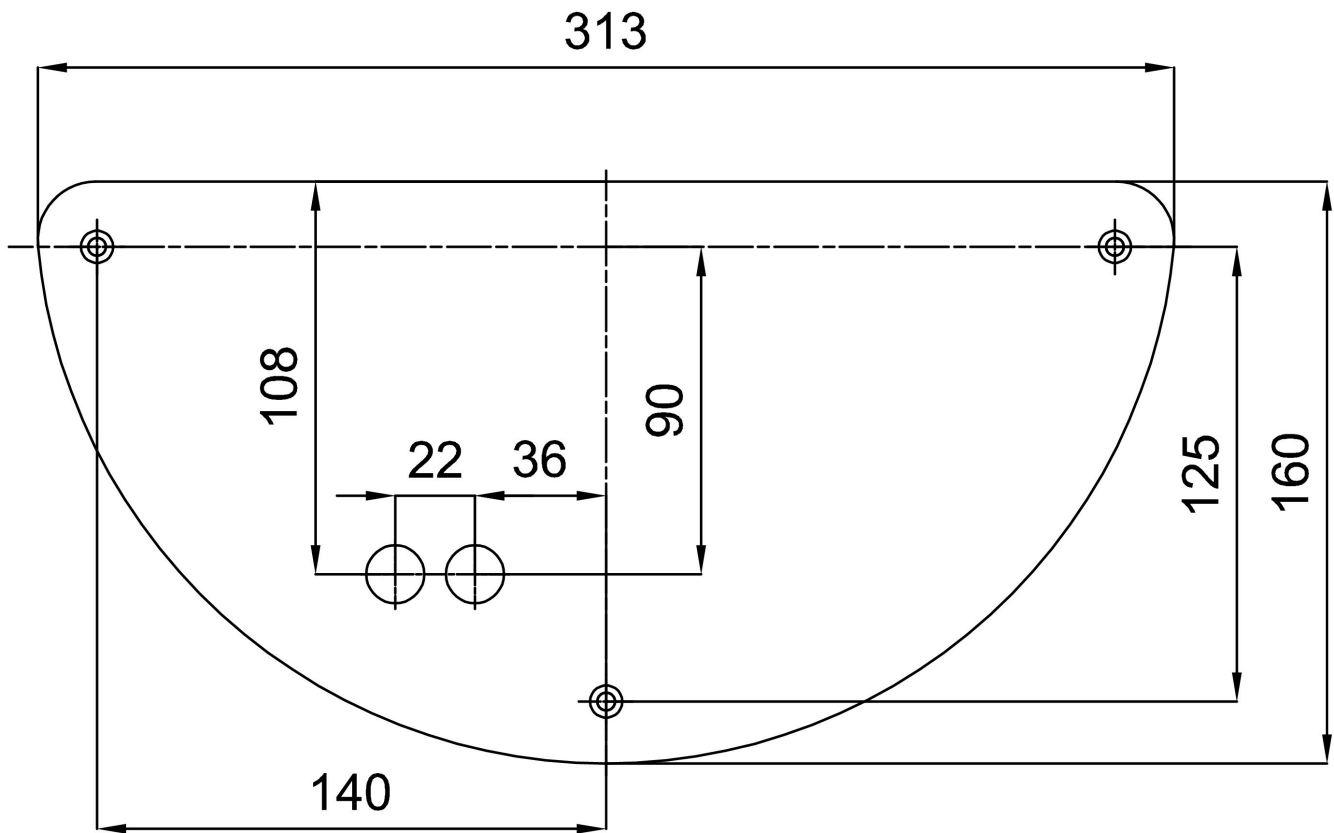

Types of luminaires	Classic on/off
Mounting type	surface mounted
Base material	steel
Shade material	three-layer glass TRIPLEX OPAL
Base color	white Ral9003
Shade color	white
Holding the shade	screws
Mounting location	wall
Width	350 mm
Length	190 mm
Height	150 mm
mounting holes (diameter)	3xØ5mm
Installation wire (diameter)	2xØ16mm
Impact strength	IK01
Operating temperature	from -20°C to +30°C

Electric

Power consumption	25 W
Ingress Protection	IP43
Socket	E27
terminal block	snap terminal block

Luminous

Blue light hazard	Risk group 0
-------------------	--------------

Eulum data for calculation programs are available at www.osmont.cz.

Logistic

EAN	8591728414214
Weight NTTO	1.9 Kg
Weight BTTO	2.1 Kg
Number of cartons	1 pcs
Package volume	0.014 m ³
Package 1 width	0.375 m
Package 1 length	0.235 m
Package 1 height	0.155 m
Warranty*	60 months

*The warranty for the batteries is valid for 12 months from the date of purchase.

Installation dimensions:

Additional assortment:

Lampshade

Product code	Name	Color	Description	Picture	Drawing
20021	264	white		