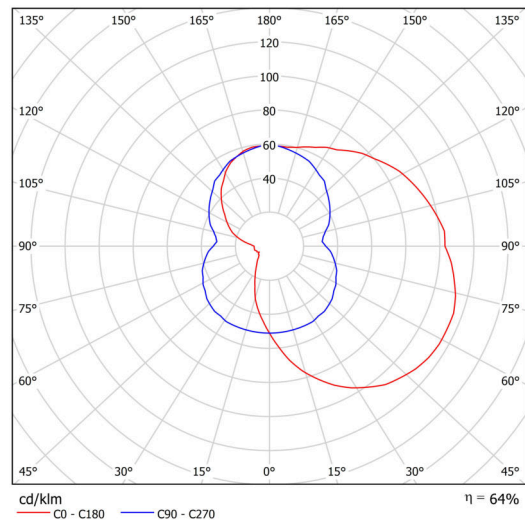

Luminous

Blue light hazard	Risk group 0

Eulum data for calculation programs are available at www.osmont.cz.