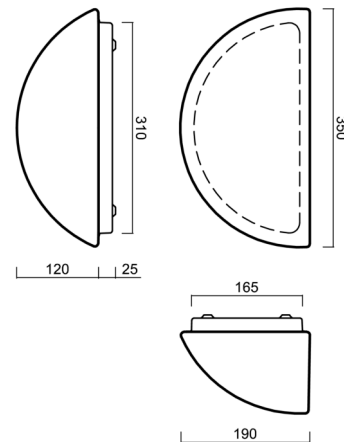

NELA 2

IN-12U7/264*

WWW.OSMONT.CZ

NELA 2

Product code: NEL41421

Type: IN-12U7/264*

Short description of the luminaire: White surface-mounted E27 light ON/OFF with TRIPLEX OPAL glass shade.

Technical

Types of luminaires	Classic on/off
Mounting type	surface mounted
Base material	steel
Shade material	three-layer glass TRIPLEX OPAL
Base color	white Ral9003
Shade color	white
Holding the shade	screws
Mounting location	wall
Width	350 mm
Length	190 mm
Height	150 mm
mounting holes (diameter)	3xØ5mm
Installation wire (diameter)	2xØ16mm
Impact strength	IK01
Operating temperature	from -20°C to +30°C

Logistic

EAN	8591728414214
Weight NTTO	1.9 Kg
Weight BTTO	2.1 Kg
Number of cartons	1 pcs
Package volume	0.014 m ³
Package 1 width	0.375 m
Package 1 length	0.235 m
Package 1 height	0.155 m
Warranty*	60 months

*The warranty for the batteries is valid for 12 months from the date of purchase.

Installation dimensions:

Additional assortment:

Lampshade

Product code	Name	Color	Description	Picture	Drawing
20021	264	white		