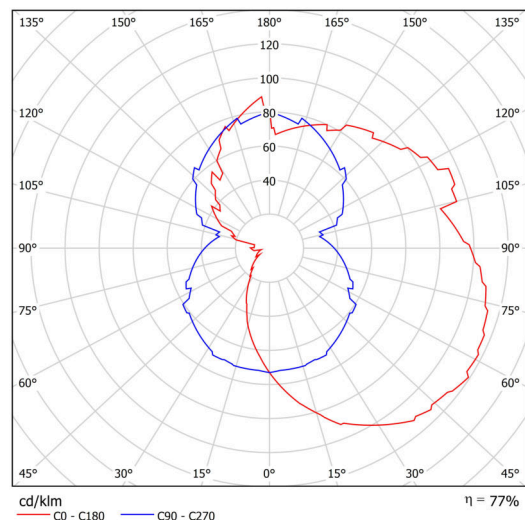

Types of luminaires	Classic on/off
Mounting type	surface mounted
Base material	steel
Shade material	three-layer glass TRIPLEX OPAL
Base color	white Ral9003
Shade color	white
Holding the shade	screws
Mounting location	wall
Width	250 mm
Length	140 mm
Height	105 mm
mounting holes (diameter)	3xØ5mm
Installation wire (diameter)	2xØ16mm
Impact strength	IK01

Electric

Power consumption	25 W
Ingress Protection	IP43
Socket	E27
terminal block	screw terminal block

Luminous

Blue light hazard	Risk group 0
-------------------	--------------

Eulum data for calculation programs are available at www.osmont.cz.