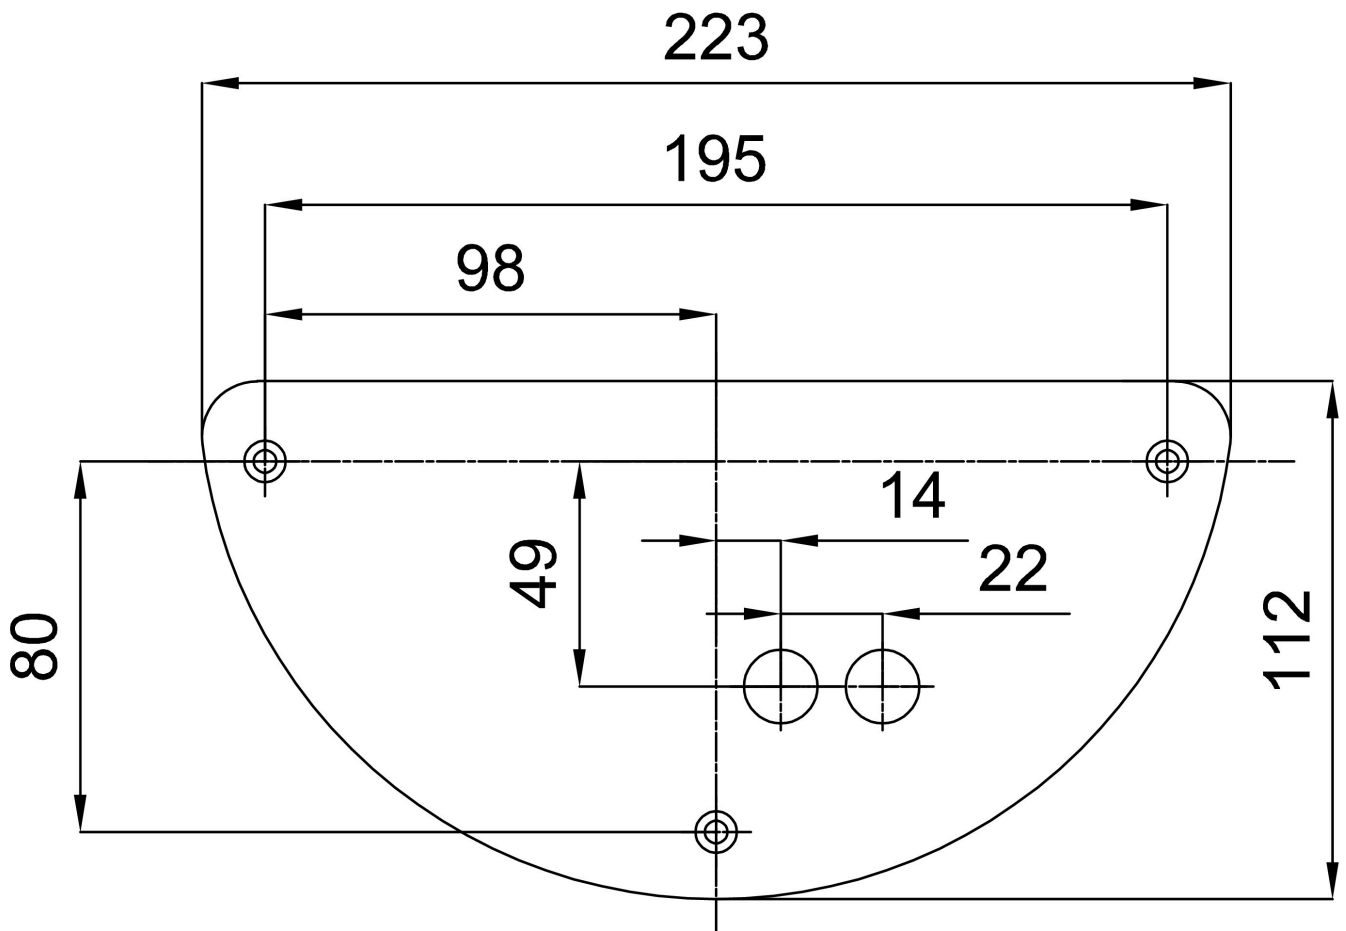

NELA 1

IN-12U5/244*

WWW.OSMONT.CZ

NELA 1

Product code: NEL41417

Type: IN-12U5/244*

Short description of the luminaire: White surface-mounted E27 light ON/OFF with TRIPLEX OPAL glass shade.

Technical

Types of luminaires	Classic on/off
Mounting type	surface mounted
Base material	steel
Shade material	three-layer glass TRIPLEX OPAL
Base color	white Ral9003
Shade color	white
Holding the shade	screws
Mounting location	wall
Width	250 mm
Length	140 mm
Height	105 mm
mounting holes (diameter)	3xØ5mm
Installation wire (diameter)	2xØ16mm
Impact strength	IK01

Electric

Power consumption	25 W
Ingress Protection	IP43
Socket	E27
terminal block	screw terminal block

Luminous

Blue light hazard	Risk group 0
-------------------	--------------

Eulum data for calculation programs are available at www.osmont.cz.

*The warranty for the batteries is valid for 12 months from the date of purchase.

Installation dimensions:

Additional assortment:

Lampshade

Product code	Name	Color	Description	Picture	Drawing
20020	244	white		