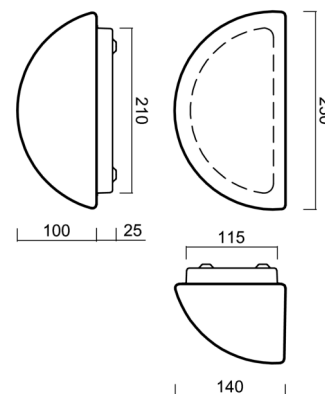

NELA 1

IN-12U5/244*

WWW.OSMONT.CZ

NELA 1

Product code: NEL41417

Type: IN-12U5/244*

Short description of the luminaire: White surface-mounted E27 light ON/OFF with TRIPLEX OPAL glass shade.

Technical

Types of luminaires	Classic on/off
Mounting type	surface mounted
Base material	steel
Shade material	three-layer glass TRIPLEX OPAL
Base color	white Ral9003
Shade color	white
Holding the shade	screws
Mounting location	wall
Width	250 mm
Length	140 mm
Height	105 mm
mounting holes (diameter)	3xØ5mm
Installation wire (diameter)	2xØ16mm
Impact strength	IK01

Logistic

EAN	8591728414177
Weight NTTO	1.3 Kg
Weight BTTO	1.4 Kg
Number of cartons	1 pcs
Package volume	0.005 m ³
Package 1 width	0.265 m
Package 1 length	0.145 m
Package 1 height	0.135 m
Warranty*	60 months

*The warranty for the batteries is valid for 12 months from the date of purchase.

Installation dimensions:

Additional assortment:

Lampshade

Product code	Name	Color	Description	Picture	Drawing
20020	244	white		