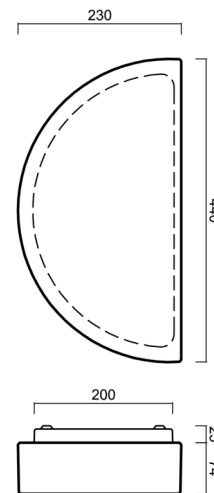

Technical

Types of luminaires	Dimmable
Mounting type	surface mounted
Base material	steel
Shade material	three-layer glass TRIPLEX OPAL
Base color	white Ral9003
Shade color	white
Holding the shade	folding system
Mounting location	wall
Width	438 mm
Length	230 mm
Height	90 mm
mounting holes (diameter)	4xØ5mm
Installation wire (diameter)	2xØ16mm
Energy Class	D
Impact strength	IK01
Operating temperature	from -20°C to +30°C

*The warranty for the batteries is valid for 12 months from the date of purchase.

Installation dimensions:

Additional assortment:

Lampshade

Product code	Name	Color	Description	Picture	Drawing
20106	202	white		