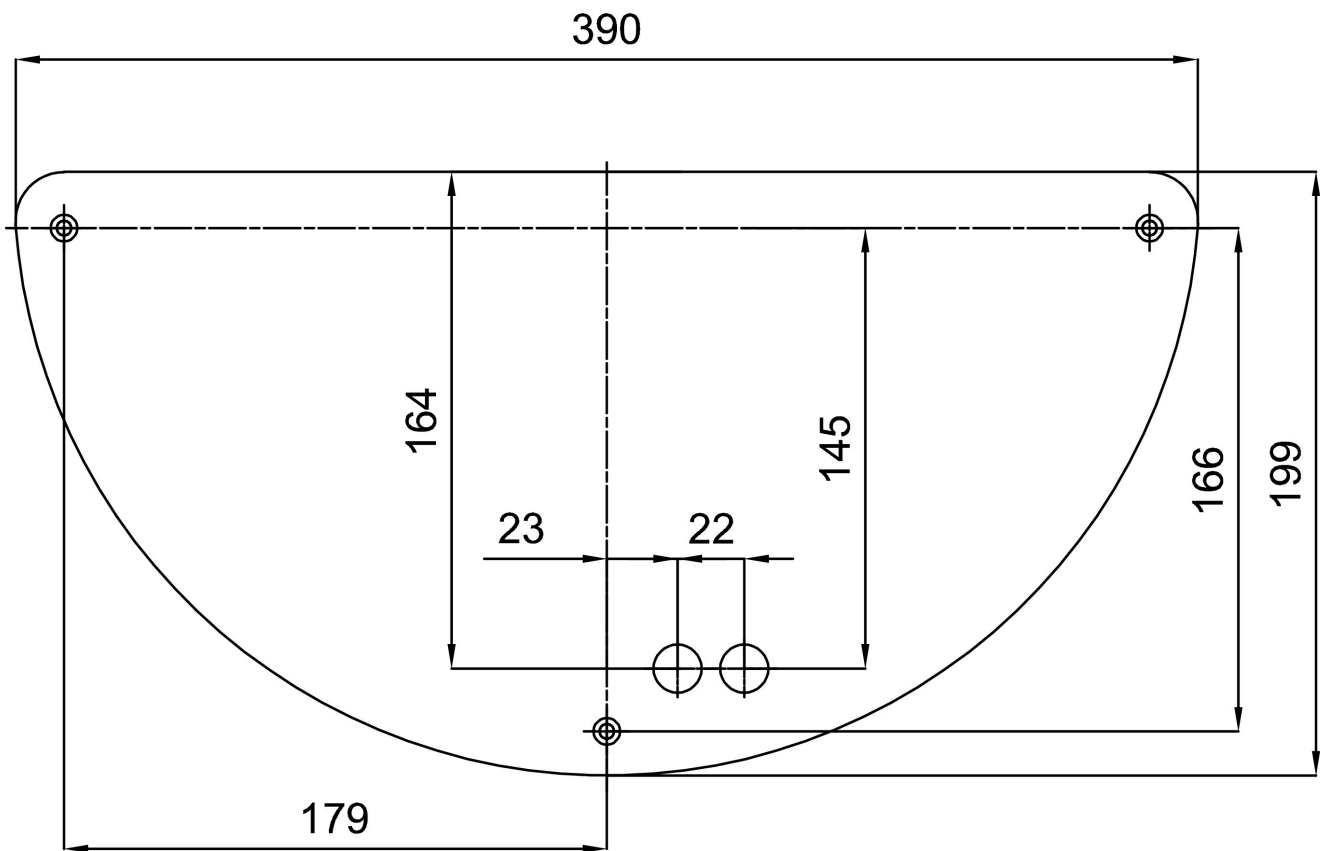

Technical

Types of luminaires	Dimmable
Mounting type	surface mounted
Base material	steel
Shade material	three-layer glass TRIPLEX OPAL
Base color	white Ral9003
Shade color	white
Holding the shade	folding system
Mounting location	wall
Width	438 mm
Length	230 mm
Height	90 mm
mounting holes (diameter)	4xØ5mm
Installation wire (diameter)	2xØ16mm
Energy Class	D
Impact strength	IK01
Operating temperature	from -20°C to +30°C

Eulum data for calculation programs are available at www.osmont.cz.

Logistic

EAN	8591728141752
Weight NTTO	3.1 Kg
Weight BTTO	3.45 Kg
Number of cartons	1 pcs
Package volume	0.016 m ³
Package 1 width	0.295 m
Package 1 length	0.445 m
Package 1 height	0.12 m
Warranty*	60 months

*The warranty for the batteries is valid for 12 months from the date of purchase.

Installation dimensions:

Additional assortment:

Lampshade

Product code	Name	Color	Description	Picture	Drawing
20106	202	white		