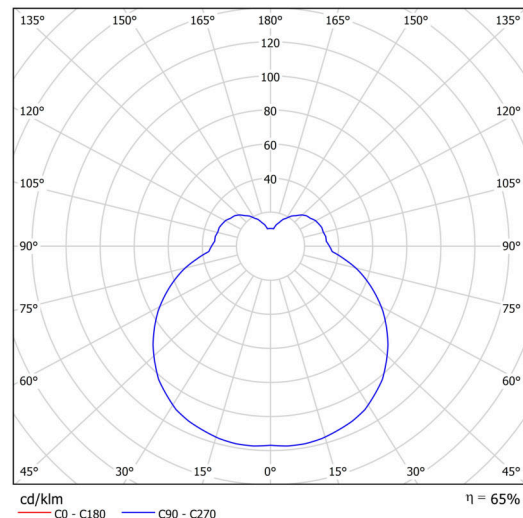

Luminous

Lum. flux of luminaire	1830 lm
Lum. flux of light source	2810 lm
Luminaire efficacy	101 lm/W
Temperature	4000 K
Rated life time LED L80/B10	100000 hours
CRI	Ra80
MacAdam	3
Blue light hazard	Risk group 0