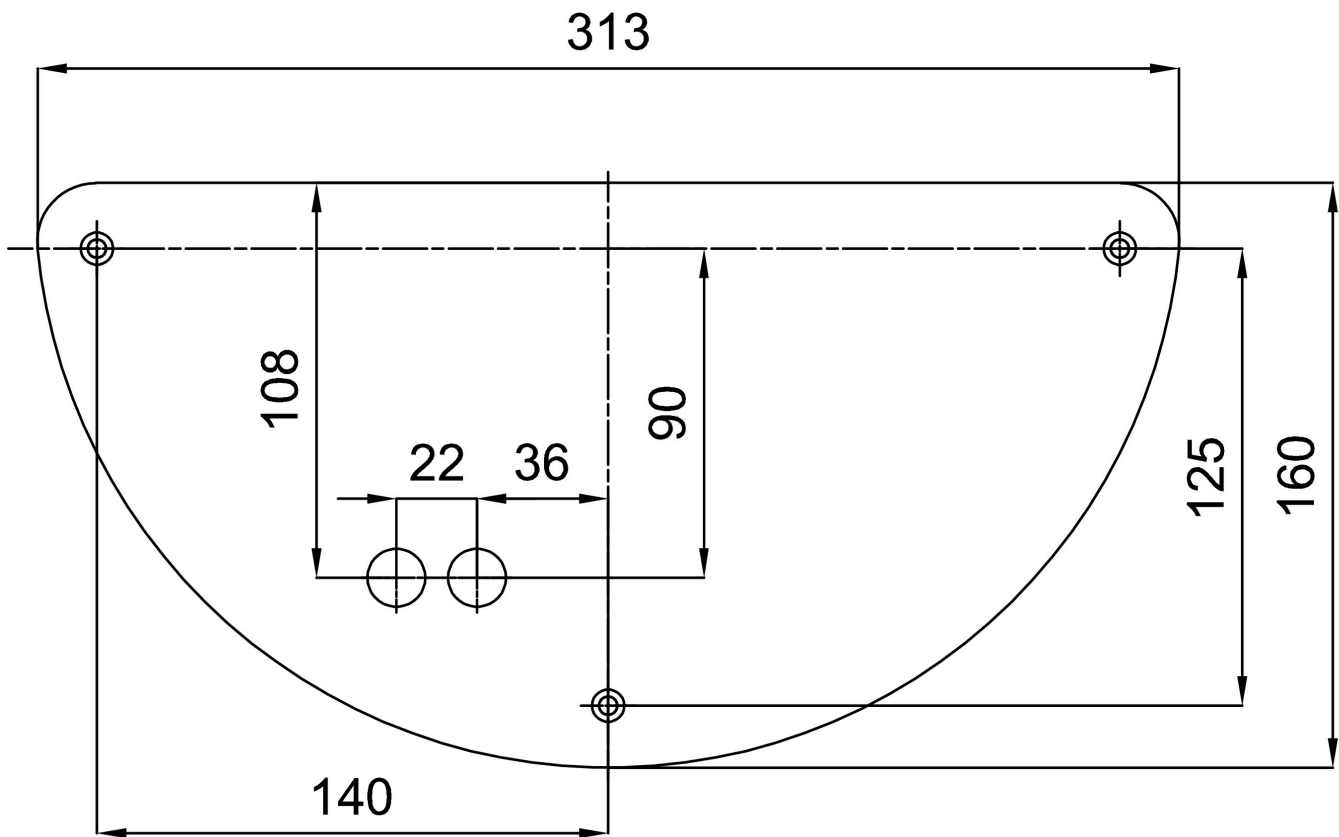

Logistic

EAN	8591728141714
Weight NTTO	2.5 Kg
Weight BTTO	2.6 Kg
Number of cartons	1 pcs
Package volume	0.007 m³
Package 1 width	0.205 m
Package 1 length	0.365 m
Package 1 height	0.095 m
Warranty*	60 months

*The warranty for the batteries is valid for 12 months from the date of purchase.

Installation dimensions: