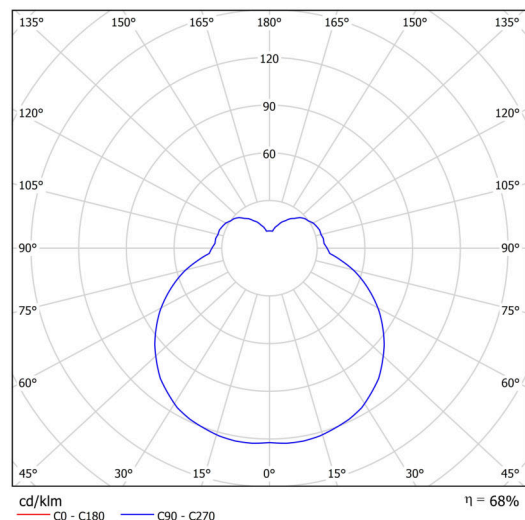

Luminous

Lum. flux of luminaire	1430 lm
Lum. flux of light source	2110 lm
Luminaire efficacy	110 lm/W
Temperature	4000 K
Rated life time LED L80/B10	100000 hours
CRI	Ra80
MacAdam	3
Blue light hazard	Risk group 0

Eulum data for calculation programs are available at www.osmont.cz.