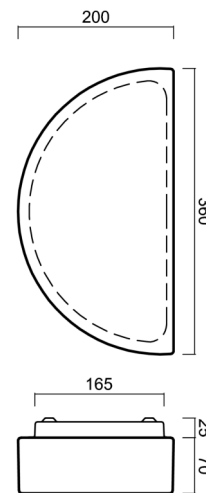

## Technical

Types of luminaires	Dimmable
Mounting type	surface mounted
Base material	steel
Shade material	three-layer glass TRIPLEX OPAL
Base color	white Ral9003
Shade color	white
Holding the shade	folding system
Mounting location	wall
Width	360 mm
Length	197 mm
Height	86 mm
mounting holes (diameter)	4xØ5mm
Installation wire (diameter)	2xØ16mm
Energy Class	D
Impact strength	IK01
Operating temperature	from -20°C to +30°C

## Lampshade

Product code	Name	Color	Description	Picture	Drawing
20105	201	white		