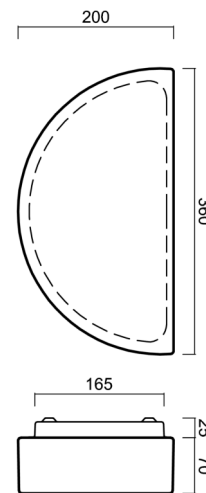

Technical data

Types of luminaires	Emergency combined
Mounting type	surface mounted
Base material	steel
Shade material	three-layer glass TRIPLEX OPAL
Base color	white Ral9003
Shade color	white
Holding the shade	folding system
Mounting location	wall
Width	360 mm
Length	197 mm
Height	86 mm
Energy Class	D
Impact strength	IK01
Operating temperature	from -20°C to +30°C

Eulum data for calculation programs are available at www.osmont.cz.

Logistical data

EAN	8591728235741
Weight NTTO	2.45 Kg
Weight BTTO	2.55 Kg
Number of cartons	1 pcs
Package volume	0.007 m ³

TECHNICAL SHEET

Package 1 width	0.205 m
Package 1 length	0.365 m
Package 1 height	0.095 m
Warranty*	60 months

*The warranty for the batteries is valid for 36 months from the date of purchase.

Installation dimensions:

Additional assortment:

Lampshade

Product code	Name	Color	Picture	Drawing
20105	201	white	