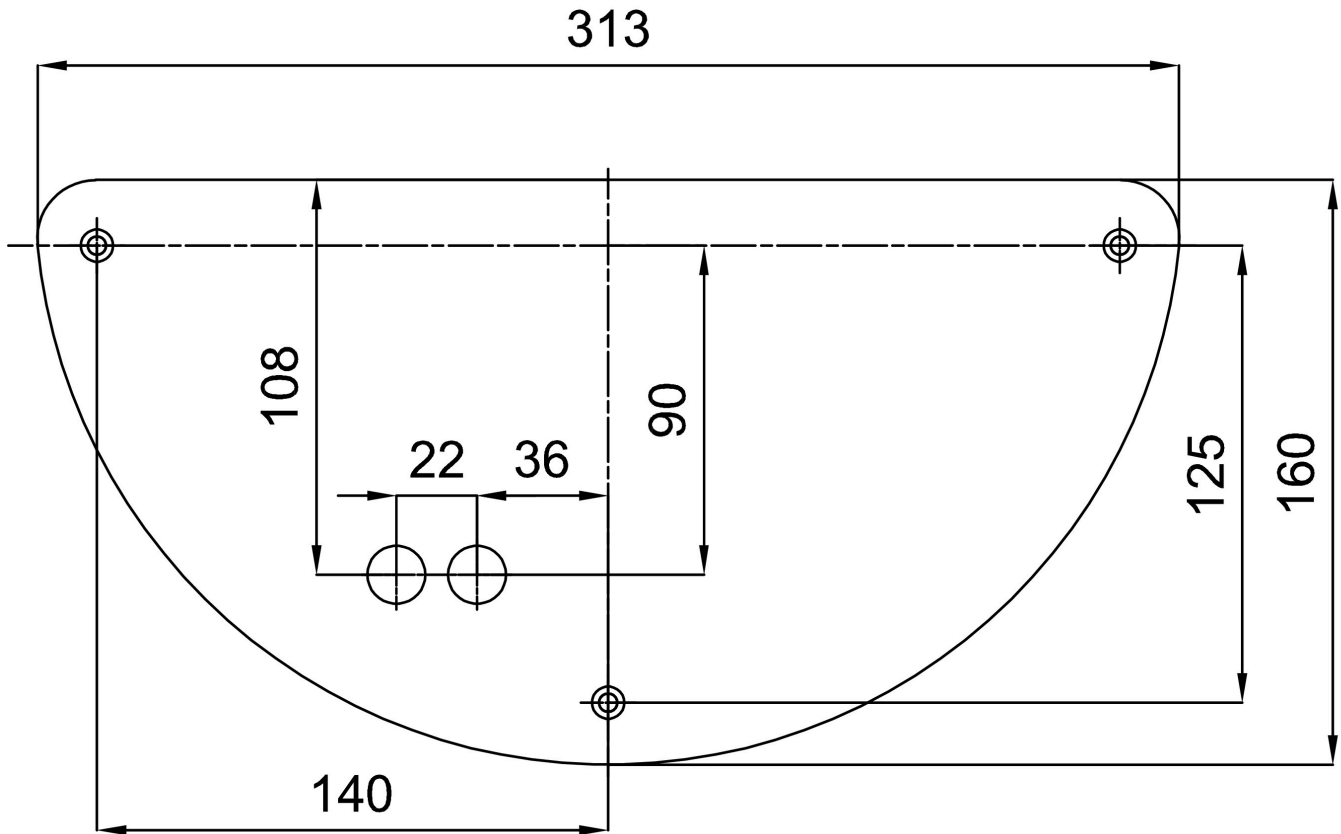

Technical data

Types of luminaires	Emergency combined
Mounting type	surface mounted
Base material	steel
Shade material	three-layer glass TRIPLEX OPAL
Base color	white Ral9003
Shade color	white
Holding the shade	folding system
Mounting location	wall
Width	360 mm
Length	197 mm
Height	86 mm
Energy Class	D
Impact strength	IK01
Operating temperature	from -20°C to +30°C

Package 1 width	0.205 m
Package 1 length	0.365 m
Package 1 height	0.095 m
Warranty*	60 months

*The warranty for the batteries is valid for 36 months from the date of purchase.

Installation dimensions:

Additional assortment: