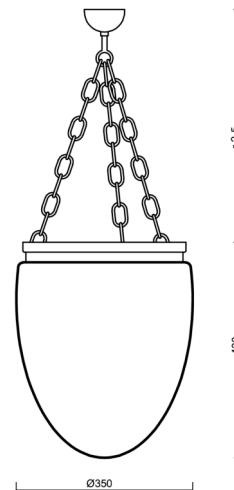

# MIRA R

Product code: MIR42292

Type: Z11/195/r2 SB\*

Short description of the luminaire: Old bronze pendant E27 light ON/OFF with TRIPLEX OPAL glass shade.

## Technical

Types of luminaires	Classic on/off
Mounting type	Suspension - chain
Base material	steel
Shade material	three-layer glass TRIPLEX OPAL
Base color	starobronz
Shade color	white
Holding the shade	screws
Mounting location	ceiling
Width	350 mm
Length	350 mm
Height	430 mm
Diameter	ø 350 mm
Hinge length	400 mm
mounting holes (diameter)	none
Installation wire (diameter)	none
Impact strength	IK01
Operating temperature	from -20°C to +30°C