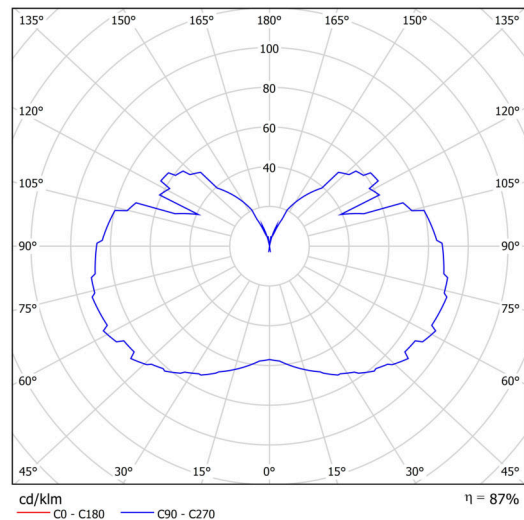

Luminous

Blue light hazard	Risk group 0

Eulum data for calculation programs are available at www.osmont.cz.