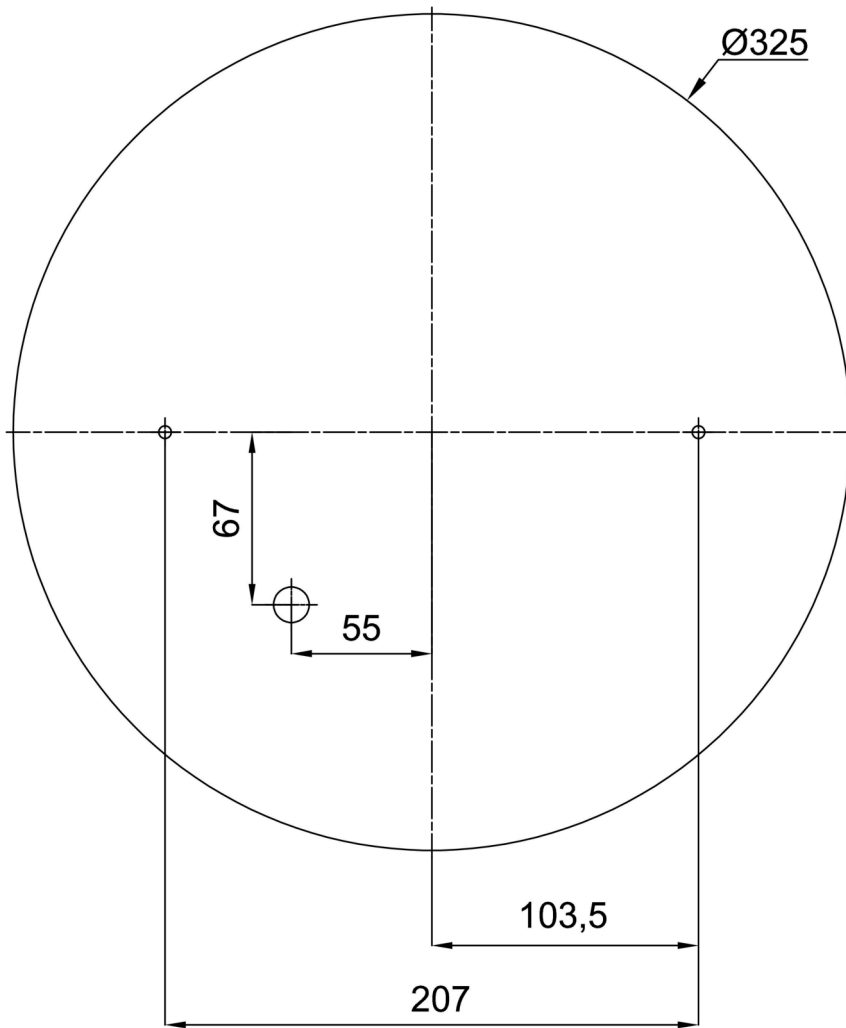

Technical

Types of luminaires	Classic on/off
Mounting type	surface mounted
Base material	steel
Shade material	three-layer glass TRIPLEX OPAL
Base color	silver Ral9006
Shade color	white
Holding the shade	screws
Mounting location	ceiling
Width	350 mm
Length	350 mm
Height	430 mm
Diameter	ø 350 mm
mounting holes (diameter)	2xø5mm
Installation wire (diameter)	1xø14mm
Energy Class	D
Impact strength	IK01
Operating temperature	from -20°C to +30°C

Eulum data for calculation programs are available at www.osmont.cz.

Logistic

EAN	8591728141288
Weight NTTO	4.9 Kg
Weight BTTO	5.6 Kg
Number of cartons	1 pcs
Package volume	0.07 m ³
Package 1 width	0.405 m
Package 1 length	0.405 m
Package 1 height	0.425 m
Warranty*	60 months

*The warranty for the batteries is valid for 12 months from the date of purchase.

Installation dimensions:

Additional assortment:

Lampshade

Product code	Name	Color	Description	Picture	Drawing
20049	195	white		