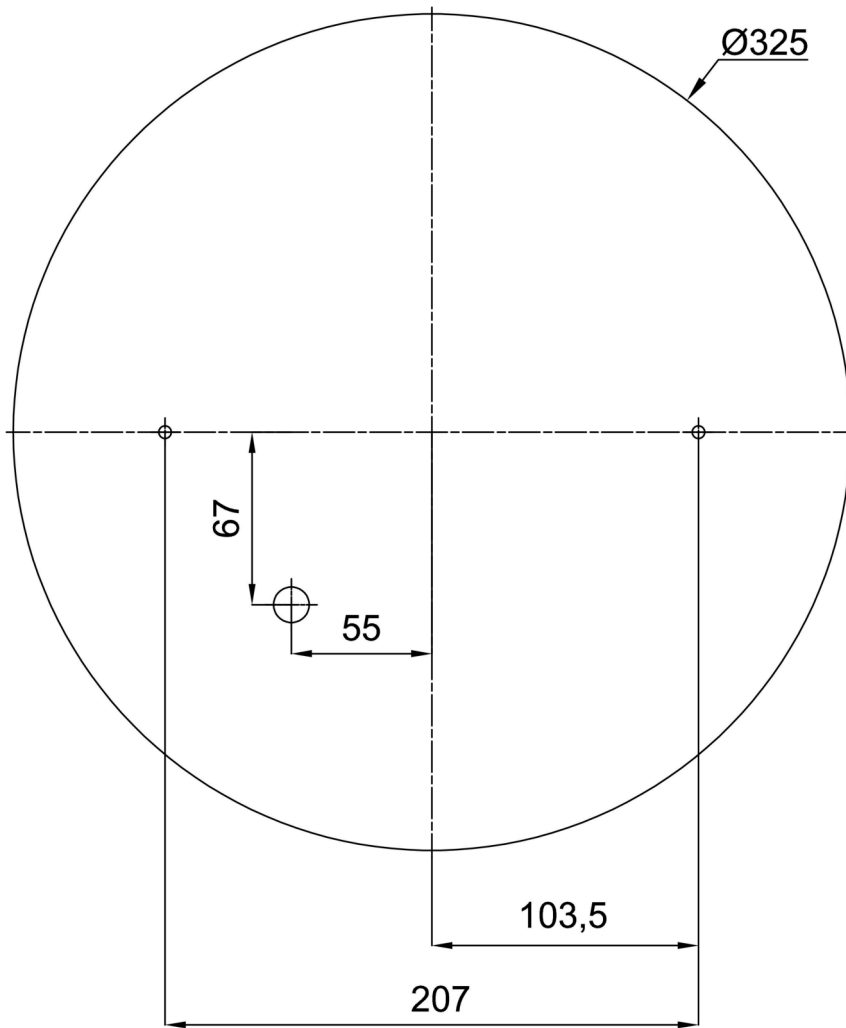

Logistic

EAN	8591728141271
Weight NTTO	4.9 Kg
Weight BTTO	5.6 Kg
Number of cartons	1 pcs
Package volume	0.07 m³
Package 1 width	0.405 m
Package 1 length	0.405 m
Package 1 height	0.425 m
Warranty*	60 months

*The warranty for the batteries is valid for 12 months from the date of purchase.

Installation dimensions: