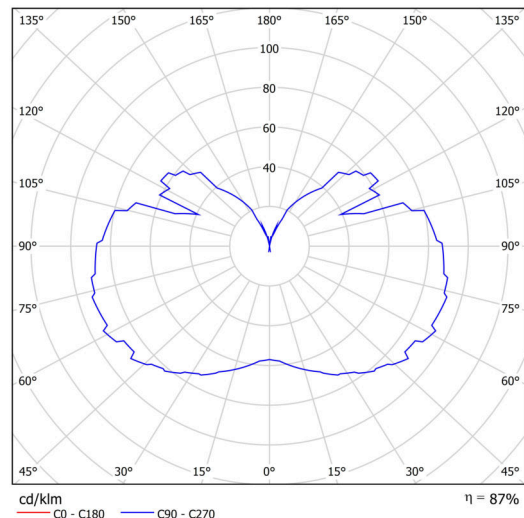

Luminous

Lum. flux of luminaire	4070 lm
Lum. flux of light source	4630 lm
Luminaire efficacy	150 lm/W
Temperature	4000 K
Rated life time LED L80/B10	100000 hours
CRI	Ra80
MacAdam	3
Blue light hazard	Risk group 0