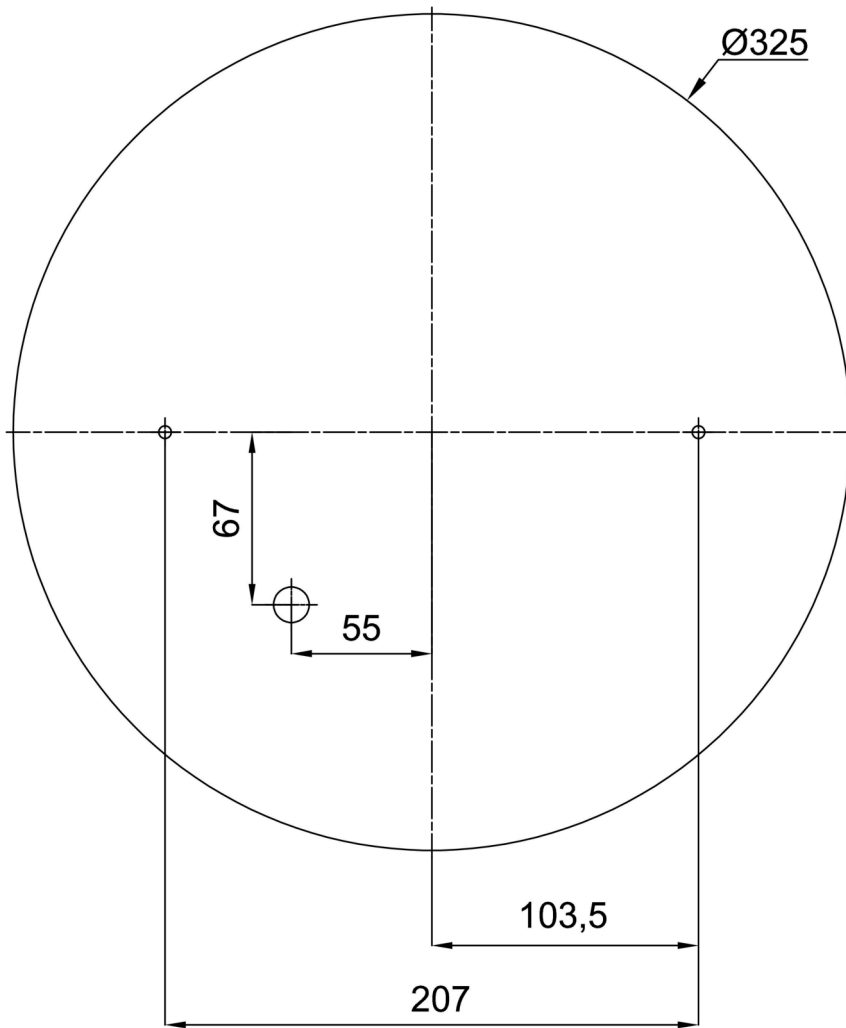

Logistic

EAN	8591728424428
Weight NTTO	4.7 Kg
Weight BTTO	5.5 Kg
Number of cartons	1 pcs
Package volume	0.07 m³
Package 1 width	0.405 m
Package 1 length	0.405 m
Package 1 height	0.425 m
Warranty*	60 months

*The warranty for the batteries is valid for 12 months from the date of purchase.

Installation dimensions: