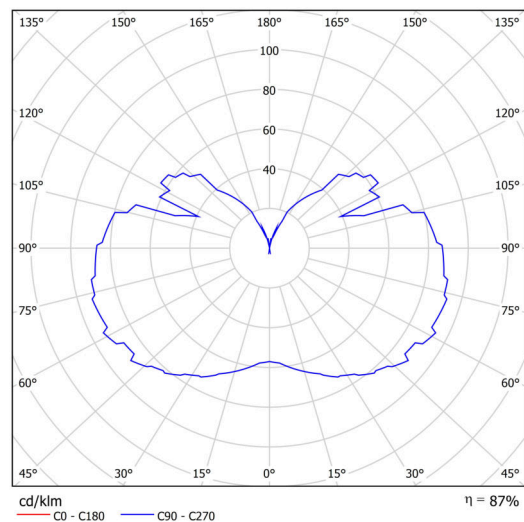

Luminous

Blue light hazard	Risk group 0

Eulum data for calculation programs are available at www.osmont.cz.