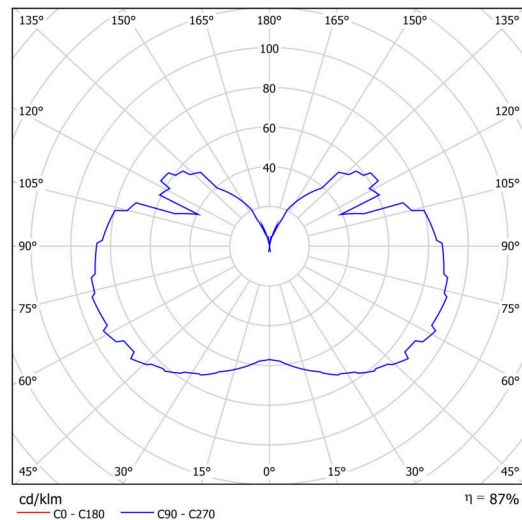

Types of luminaires	Classic on/off
Mounting type	surface mounted
Base material	brass
Shade material	three-layer glass TRIPLEX OPAL
Base color	polished brass
Shade color	white
Holding the shade	screws
Mounting location	ceiling
Width	350 mm
Length	350 mm
Height	430 mm
Diameter	ø 350 mm
mounting holes (diameter)	2xø5mm
Installation wire (diameter)	1xø14mm
Impact strength	IK01
Operating temperature	from -20°C to +30°C

Electric

Power consumption	40 W
Ingress Protection	IP41
Socket	E27
terminal block	snap terminal block

Luminous

Blue light hazard	Risk group 0
-------------------	--------------

Eulum data for calculation programs are available at www.osmont.cz.