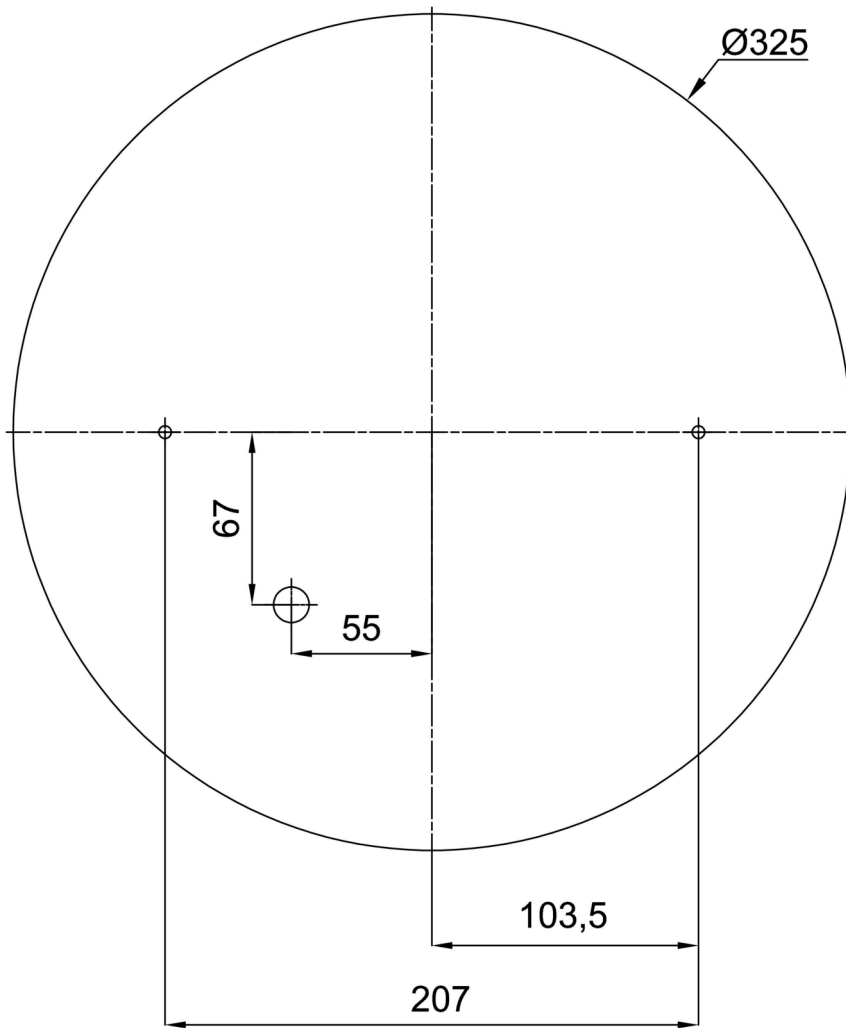

MIRA

IN-12S6/195/S12*

WWW.OSMONT.CZ

MIRA

Product code: MIR42438

Type: IN-12S6/195/S12*

Short description of the luminaire: Brass surface-mounted E27 light ON/OFF with TRIPLEX OPAL glass shade.

Technical

Types of luminaires	Classic on/off
Mounting type	surface mounted
Base material	brass
Shade material	three-layer glass TRIPLEX OPAL
Base color	polished brass
Shade color	white
Holding the shade	screws
Mounting location	ceiling
Width	350 mm
Length	350 mm
Height	430 mm
Diameter	ø 350 mm
mounting holes (diameter)	2xø5mm
Installation wire (diameter)	1xø14mm
Impact strength	IK01
Operating temperature	from -20°C to +30°C

Electric

Power consumption	40 W
Ingress Protection	IP41
Socket	E27
terminal block	snap terminal block

Luminous

Blue light hazard	Risk group 0
-------------------	--------------

Eulum data for calculation programs are available at www.osmont.cz.

*The warranty for the batteries is valid for 12 months from the date of purchase.

Installation dimensions:

Additional assortment:

Lampshade

Product code	Name	Color	Description	Picture	Drawing
20049	195	white		