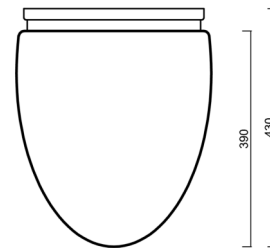

MIRA

IN-12S6/195/S12*

WWW.OSMONT.CZ

MIRA

Product code: MIR42438

Type: IN-12S6/195/S12*

Short description of the luminaire: Brass surface-mounted E27 light ON/OFF with TRIPLEX OPAL glass shade.

Technical

Types of luminaires	Classic on/off
Mounting type	surface mounted
Base material	brass
Shade material	three-layer glass TRIPLEX OPAL
Base color	polished brass
Shade color	white
Holding the shade	screws
Mounting location	ceiling
Width	350 mm
Length	350 mm
Height	430 mm
Diameter	ø 350 mm
mounting holes (diameter)	2xø5mm
Installation wire (diameter)	1xø14mm
Impact strength	IK01
Operating temperature	from -20°C to +30°C

Electric

Power consumption	40 W
Ingress Protection	IP41
Socket	E27
terminal block	snap terminal block

Luminous

Blue light hazard	Risk group 0
-------------------	--------------

Eulum data for calculation programs are available at www.osmont.cz.