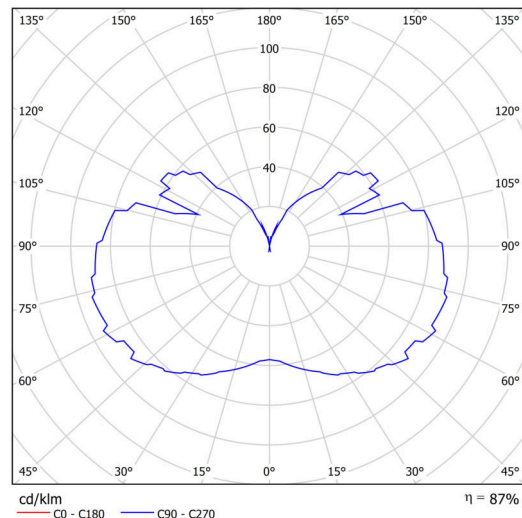

Types of luminaires	Classic on/off
Mounting type	surface mounted
Base material	stainless steel steel
Shade material	three-layer glass TRIPLEX OPAL
Base color	polished stainless steel
Shade color	white
Holding the shade	screws
Mounting location	ceiling
Width	350 mm
Length	350 mm
Height	430 mm
Diameter	ø 350 mm
mounting holes (diameter)	2xø5mm
Installation wire (diameter)	1xø14mm
Impact strength	IK01
Operating temperature	from -20°C to +30°C

Electric

Power consumption	40 W
Ingress Protection	IP41
Socket	E27
terminal block	snap terminal block

Luminous

Blue light hazard	Risk group 0
-------------------	--------------

Eulum data for calculation programs are available at www.osmont.cz.