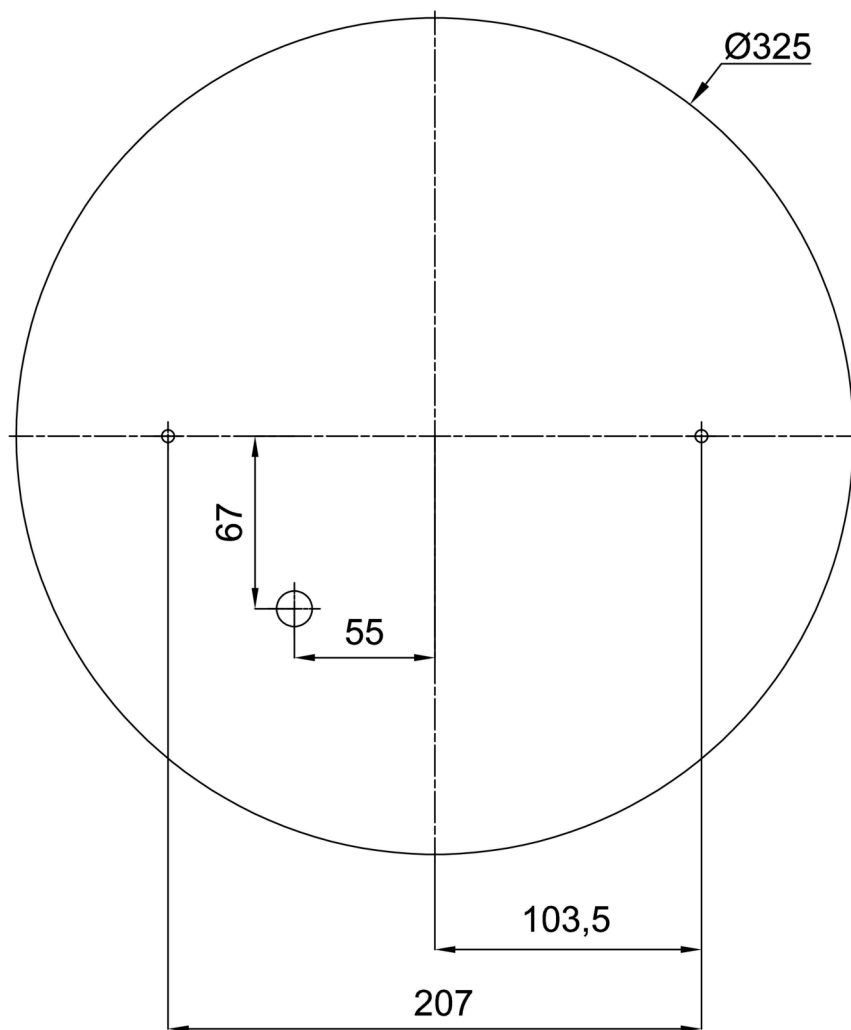

MIRA

IN-12S6/195/S14*

WWW.OSMONT.CZ

MIRA

Product code: MIR42434

Type: IN-12S6/195/S14*

Short description of the luminaire: Stainless polished surface-mounted E27 light ON/OFF with TRIPLEX OPAL glass shade.

Technical

Types of luminaires	Classic on/off
Mounting type	surface mounted
Base material	stainless steel steel
Shade material	three-layer glass TRIPLEX OPAL
Base color	polished stainless steel
Shade color	white
Holding the shade	screws
Mounting location	ceiling
Width	350 mm
Length	350 mm
Height	430 mm
Diameter	ø 350 mm
mounting holes (diameter)	2xø5mm
Installation wire (diameter)	1xø14mm
Impact strength	IK01
Operating temperature	from -20°C to +30°C

Electric

Power consumption	40 W
Ingress Protection	IP41
Socket	E27
terminal block	snap terminal block

Luminous

Blue light hazard	Risk group 0
-------------------	--------------

Eulum data for calculation programs are available at www.osmont.cz.

*The warranty for the batteries is valid for 12 months from the date of purchase.

Installation dimensions:

Additional assortment:

Lampshade

Product code	Name	Color	Description	Picture	Drawing
20049	195	white		