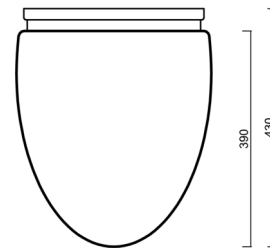

MIRA

IN-12S6/195/S14*

WWW.OSMONT.CZ

MIRA

Product code: MIR42434

Type: IN-12S6/195/S14*

Short description of the luminaire: Stainless polished surface-mounted E27 light ON/OFF with TRIPLEX OPAL glass shade.

Technical

Types of luminaires	Classic on/off
Mounting type	surface mounted
Base material	stainless steel steel
Shade material	three-layer glass TRIPLEX OPAL
Base color	polished stainless steel
Shade color	white
Holding the shade	screws
Mounting location	ceiling
Width	350 mm
Length	350 mm
Height	430 mm
Diameter	ø 350 mm
mounting holes (diameter)	2xø5mm
Installation wire (diameter)	1xø14mm
Impact strength	IK01
Operating temperature	from -20°C to +30°C

Electric

Power consumption	40 W
Ingress Protection	IP41
Socket	E27
terminal block	snap terminal block

Luminous

Blue light hazard	Risk group 0
-------------------	--------------

Eulum data for calculation programs are available at www.osmont.cz.