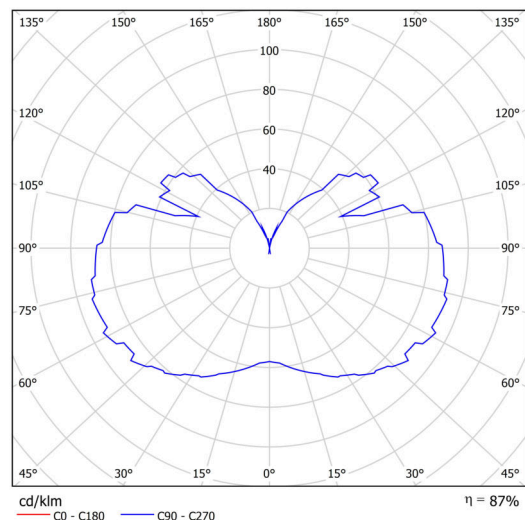

MIRA

IN-12S6/195/S4*

WWW.OSMONT.CZ

MIRA

Product code: MIR42430

Type: IN-12S6/195/S4*

Short description of the luminaire: White surface-mounted E27 light ON/OFF with TRIPLEX OPAL glass shade.

Technical

Types of luminaires	Classic on/off
Mounting type	surface mounted
Base material	steel
Shade material	three-layer glass TRIPLEX OPAL
Base color	white Ral9003
Shade color	white
Holding the shade	screws
Mounting location	ceiling
Width	350 mm
Length	350 mm
Height	430 mm
Diameter	ø 350 mm
mounting holes (diameter)	2xø5mm
Installation wire (diameter)	1xø14mm
Impact strength	IK01
Operating temperature	from -20°C to +30°C

Electric

Power consumption	40 W
Ingress Protection	IP41
Socket	E27
terminal block	snap terminal block

Luminous

Blue light hazard	Risk group 0
-------------------	--------------

Eulum data for calculation programs are available at www.osmont.cz.