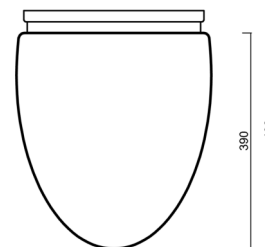

MIRA

IN-12S6/195/S4*

WWW.OSMONT.CZ

MIRA

Product code: MIR42430

Type: IN-12S6/195/S4*

Short description of the luminaire: White surface-mounted E27 light ON/OFF with TRIPLEX OPAL glass shade.

Technical

Types of luminaires	Classic on/off
Mounting type	surface mounted
Base material	steel
Shade material	three-layer glass TRIPLEX OPAL
Base color	white Ral9003
Shade color	white
Holding the shade	screws
Mounting location	ceiling
Width	350 mm
Length	350 mm
Height	430 mm
Diameter	ø 350 mm
mounting holes (diameter)	2xø5mm
Installation wire (diameter)	1xø14mm
Impact strength	IK01
Operating temperature	from -20°C to +30°C

Electric

Power consumption	40 W
Ingress Protection	IP41
Socket	E27
terminal block	snap terminal block

Luminous

Blue light hazard	Risk group 0
-------------------	--------------

Eulum data for calculation programs are available at www.osmont.cz.

Logistic

EAN	8591728424305
Weight NTTO	4.7 Kg
Weight BTTO	5.5 Kg
Number of cartons	1 pcs
Package volume	0.07 m ³
Package 1 width	0.405 m
Package 1 length	0.405 m
Package 1 height	0.425 m
Warranty*	60 months