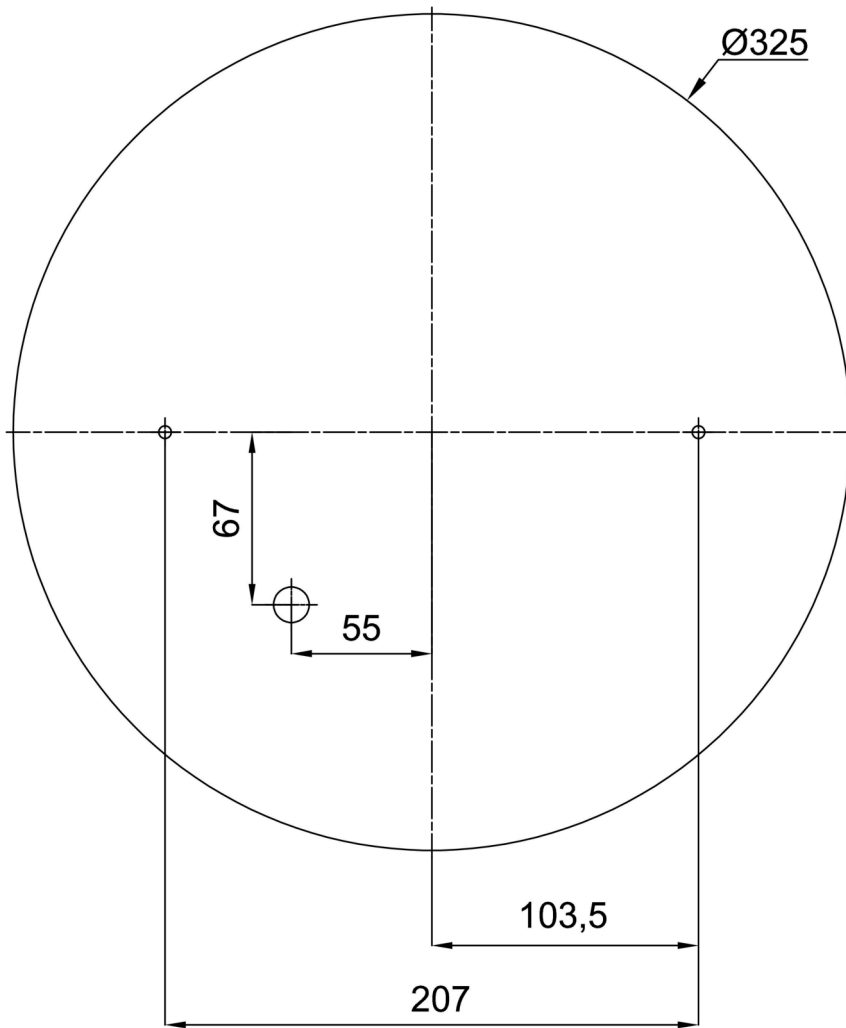

MIRA

IN-12S6/195/S4*

WWW.OSMONT.CZ

MIRA

Product code: MIR42430

Type: IN-12S6/195/S4*

Short description of the luminaire: White surface-mounted E27 light ON/OFF with TRIPLEX OPAL glass shade.

Technical

Types of luminaires	Classic on/off
Mounting type	surface mounted
Base material	steel
Shade material	three-layer glass TRIPLEX OPAL
Base color	white Ral9003
Shade color	white
Holding the shade	screws
Mounting location	ceiling
Width	350 mm
Length	350 mm
Height	430 mm
Diameter	ø 350 mm
mounting holes (diameter)	2xø5mm
Installation wire (diameter)	1xø14mm
Impact strength	IK01
Operating temperature	from -20°C to +30°C

Electric

Power consumption	40 W
Ingress Protection	IP41
Socket	E27
terminal block	snap terminal block

Luminous

Blue light hazard	Risk group 0
-------------------	--------------

Eulum data for calculation programs are available at www.osmont.cz.

*The warranty for the batteries is valid for 12 months from the date of purchase.

Installation dimensions:

Additional assortment:

Lampshade

Product code	Name	Color	Description	Picture	Drawing
20049	195	white		