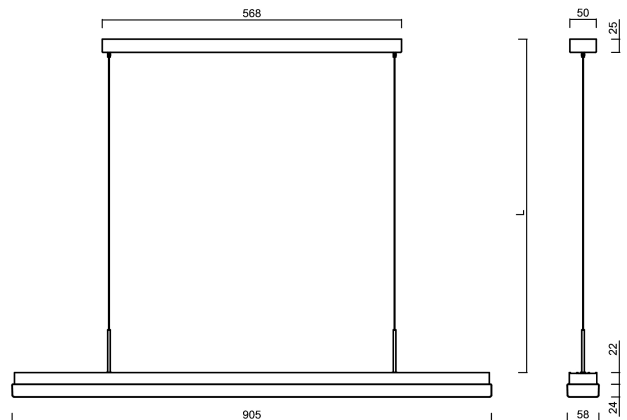

## Technical data

Types of luminaires	Classic on/off
Mounting type	Suspended - SELV wire (cableless)
Base material	aluminium
Shade material	opal polycarbonate
Base color	black Ral9005
Shade color	white
Holding the shade	spring
Mounting location	ceiling
Width	905 mm
Length	58 mm
Height	46 mm
Suspension length	1000 mm
mounting holes (diameter)	2xØ5mm
Cable entrance	2xØ16mm
Energy Class	D
Impact strength	IK10
Operating temperature	from -20°C to +30°C