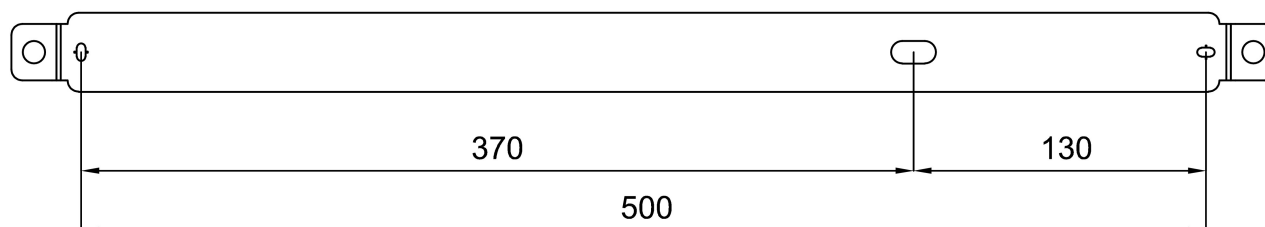

Multipower

Possibility of output adjustment by the user (DIP switch on the current source).

I [mA]	550	500	450	400	350	300	250	200
[%]	100	91	82	73	64	55	45	36

Logistical data

EAN	8591728236014
Number of cartons	1 pcs
Warranty*	60 months

*The warranty for the batteries is valid for 36 months from the date of purchase.

Installation dimensions: