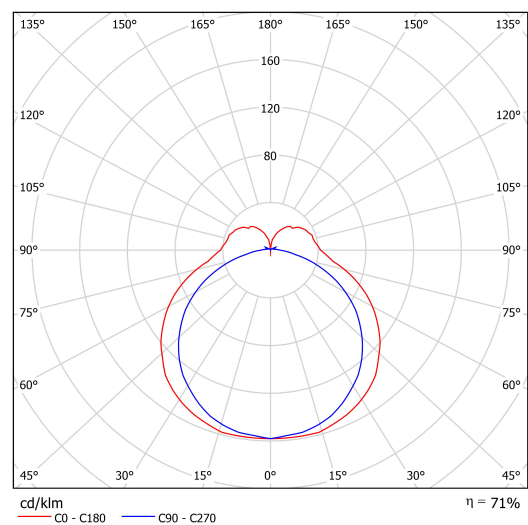

## Technical data

Types of luminaires	Classic on/off
Mounting type	Suspended - SELV wire (cableless)
Base material	aluminium
Shade material	opal polycarbonate
Base color	black Ral9005
Shade color	white
Holding the shade	spring
Mounting location	ceiling
Width	905 mm
Length	58 mm
Height	46 mm
Suspension length	1000 mm
mounting holes (diameter)	2xØ5mm
Cable entrance	2xØ16mm
Energy Class	D
Impact strength	IK10
Operating temperature	from -20°C to +30°C

## Luminous data

Lum. flux of luminaire	2340 lm
Lum. flux of light source	3300 lm
Luminaire efficacy	111 lm/W
Chromaticity temperature	3000 K
Rated life time LED L80/B10	100000 hours
CRI	Ra80
MacAdam	3
Blue light hazard	Risk group 0