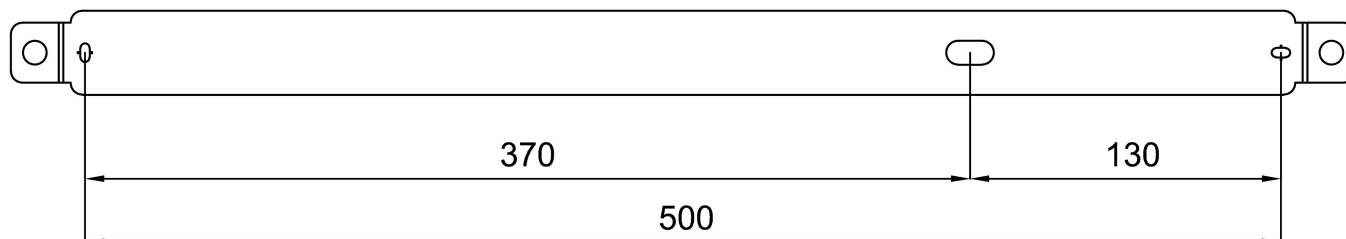

Technical data

| | |
|---------------------------|-----------------------------------|
| Types of luminaires | Dimmable |
| Mounting type | Suspended - SELV wire (cableless) |
| Base material | aluminium |
| Shade material | opal polycarbonate |
| Base color | black Ral9005 |
| Shade color | white |
| Holding the shade | spring |
| Mounting location | ceiling |
| Width | 604 mm |
| Length | 58 mm |
| Height | 46 mm |
| Suspension length | 1000 mm |
| mounting holes (diameter) | 2xØ5mm |
| Cable entrance | 2xØ16mm |
| Energy Class | D |
| Impact strength | IK10 |
| Operating temperature | from -20°C to +30°C |

Installation dimensions:

Additional assortment:

Lampshade

| Product code | Name | Color | Picture | Drawing |
|--------------|------|-------|---|---|
| 20608 | PC71 | white |  |  |