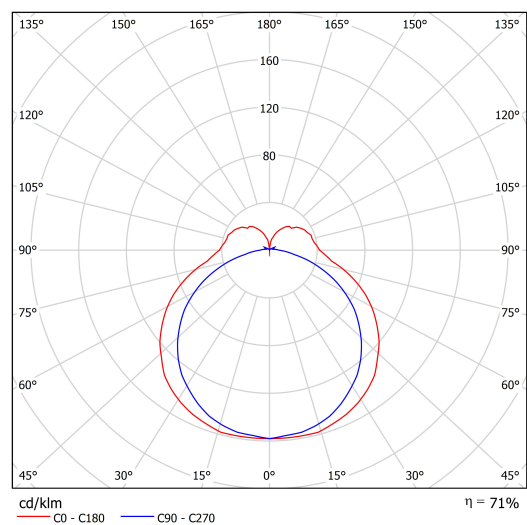

Technical data

| | |
|---------------------------|-----------------------------------|
| Types of luminaires | Dimmable |
| Mounting type | Suspended - SELV wire (cableless) |
| Base material | aluminium |
| Shade material | opal polycarbonate |
| Base color | black Ral9005 |
| Shade color | white |
| Holding the shade | spring |
| Mounting location | ceiling |
| Width | 604 mm |
| Length | 58 mm |
| Height | 46 mm |
| Suspension length | 1000 mm |
| mounting holes (diameter) | 2xØ5mm |
| Cable entrance | 2xØ16mm |
| Energy Class | D |
| Impact strength | IK10 |
| Operating temperature | from -20°C to +30°C |

Luminous data

| | |
|-----------------------------|------------------|
| Lum. flux of luminaire | 1090/1140 lm |
| Lum. flux of light source | 1540/1600 lm |
| Luminaire efficacy | 121 lm/W |
| Chromaticity temperature | 3000/3500/4000 K |
| Rated life time LED L80/B10 | 100000 hours |
| CRI | Ra80 |
| MacAdam | 3 |
| Blue light hazard | Risk group 0 |