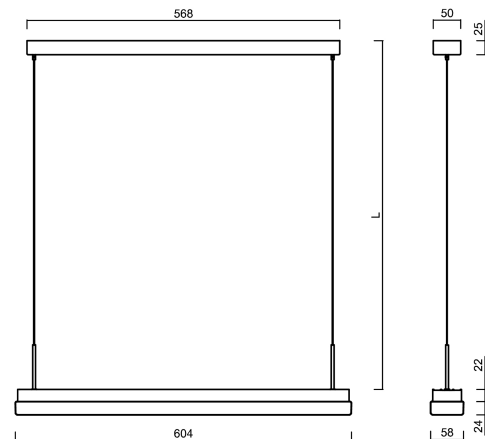

Luminous data

Lum. flux of luminaire	1090/1140 lm
Lum. flux of light source	1540/1600 lm
Luminaire efficacy	121 lm/W
Chromaticity temperature	3000/3500/4000 K
Rated life time LED L80/B10	100000 hours
CRI	Ra80
MacAdam	3
Blue light hazard	Risk group 0