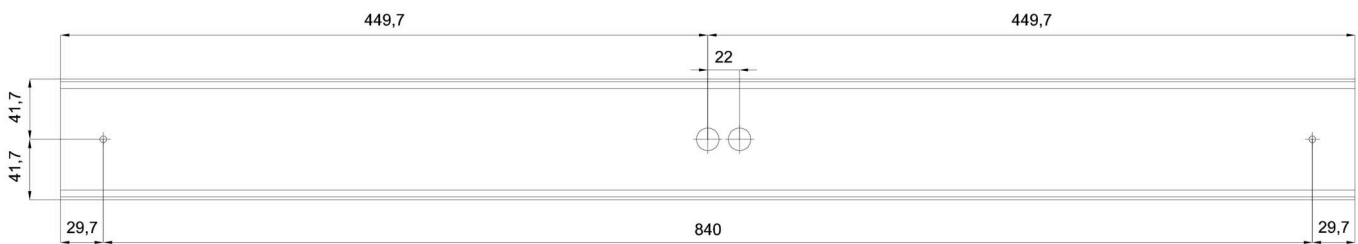

Logistic

EAN	8591728159047
Number of cartons	1 pcs
Package volume	0.009 m³
Package 1 width	0.12 m
Package 1 length	0.94 m
Package 1 height	0.08 m
Warranty*	60 months

*The warranty for the batteries is valid for 12 months from the date of purchase.

Installation dimensions: