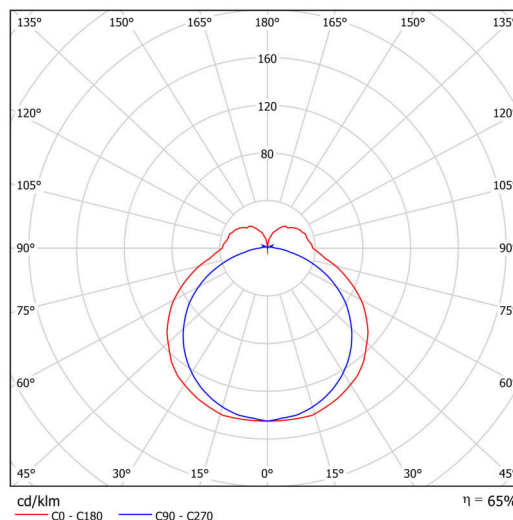

MATAR 5

Product code: MAT71552

Type: LED-1L88-1L89E500PB09/PC76 NK3HST C 4K##

Short description of the luminaire: Black colour | ceiling or wall LED light with emergency backup combined (with Self-test) | opal polycarbonate shade (PC)

Technical

Types of luminaires	Emergency combined
Mounting type	surface mounted
Base material	aluminium
Shade material	opal polycarbonate
Base color	black Ral9005
Shade color	white
Holding the shade	spring
Mounting location	ceiling/wall
Width	900 mm
Length	92 mm
Height	56 mm
mounting holes (diameter)	2xØ5mm
Cable entrance	2xØ16mm
Energy Class	D
Impact strength	IK10
Operating temperature	from 0°C to +30°C

Electric

Power consumption	19 W
Ingress Protection	IP44
Socket	LED modul
Battery type	LiFePO4
Emergency time	3 hours
terminal block	snap terminal block

Luminous

Lum. flux of luminaire	2070 lm
Lum. flux of light source	3190 lm
Lum. flux of light source in emergency mode	200 lm
Temperature	4000 K
Rated life time LED L80/B10	100000 hours
CRI	Ra80
MacAdam	3
Blue light hazard	Risk group 0

Eulum data for calculation programs are available at www.osmont.cz.