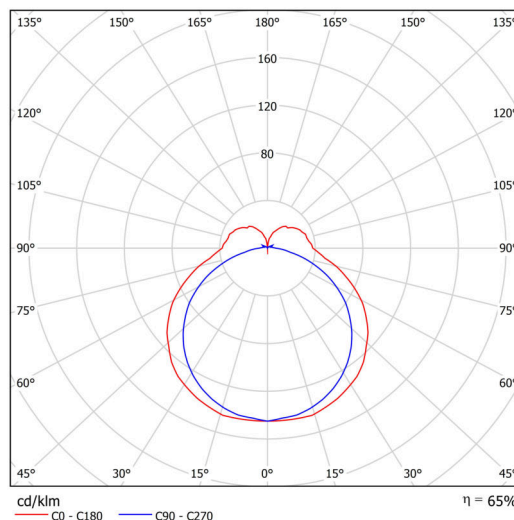

MATAR 5

Product code: MAT71551

Type: LED-1L88-1L89EMP700PB09/PC76 NK3HST B 4K##

Short description of the luminaire: White colour | ceiling or wall LED light with emergency backup combined (with Self-test) | multipower driver | opal polycarbonate shade (PC)

Technical

Types of luminaires	Emergency combined
Mounting type	surface mounted
Base material	aluminium
Shade material	opal polycarbonate
Base color	white Ral9003
Shade color	white
Holding the shade	spring
Mounting location	ceiling/wall
Width	900 mm
Length	92 mm
Height	56 mm
mounting holes (diameter)	2xØ5mm
Cable entrance	2xØ16mm
Energy Class	D
Impact strength	IK10
Operating temperature	from 0°C to +30°C

Electric

Power consumption	26 W
Ingress Protection	IP44
Socket	LED modul
Battery type	LiFePO4
Emergency time	3 hours
terminal block	snap terminal block

Luminous

Lum. flux of luminaire	2830 lm
Lum. flux of light source	4360 lm
Lum. flux of light source in emergency mode	200 lm
Temperature	4000 K
Rated life time LED L80/B10	100000 hours
CRI	Ra80
MacAdam	3
Blue light hazard	Risk group 0

Eulum data for calculation programs are available at www.osmont.cz.