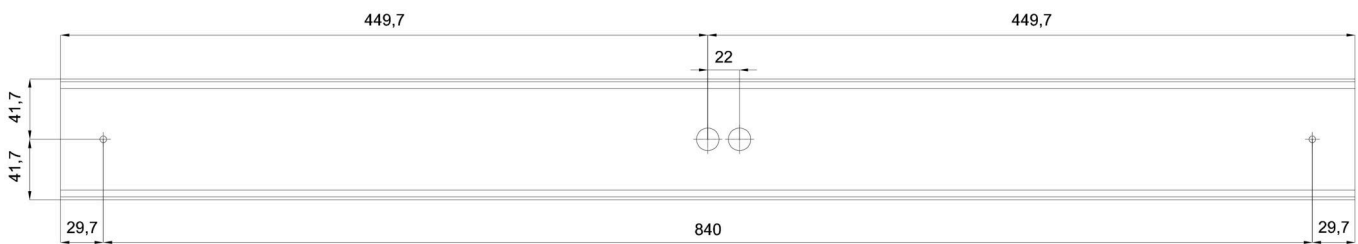

Logistic

EAN	8591728159030
Number of cartons	1 pcs
Package volume	0.009 m³
Package 1 width	0.12 m
Package 1 length	0.94 m
Package 1 height	0.08 m
Warranty*	60 months

*The warranty for the batteries is valid for 12 months from the date of purchase.

Installation dimensions: