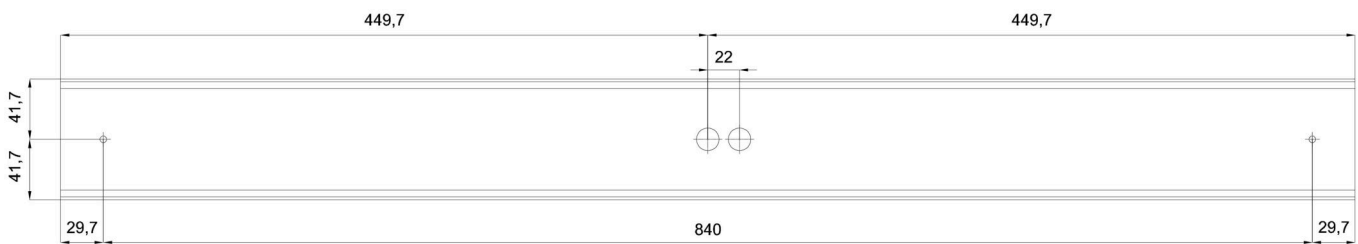

TECHNICAL SHEET

Logistic

EAN	8591728159023
Number of cartons	1 pcs
Package volume	0.009 m³
Package 1 width	0.12 m
Package 1 length	0.94 m
Package 1 height	0.08 m
Warranty*	60 months

*The warranty for the batteries is valid for 12 months from the date of purchase.

Installation dimensions: