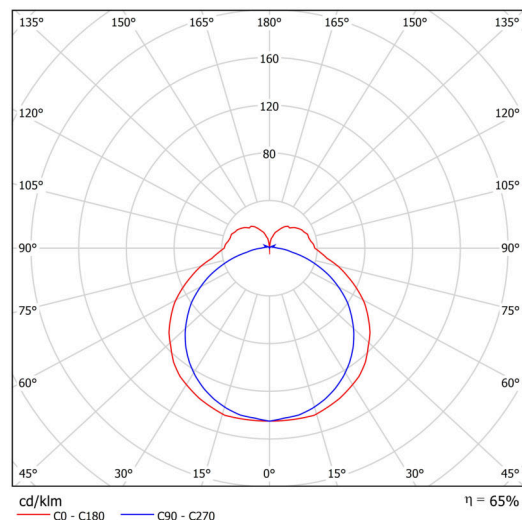

MATAR 5

Product code: MAT71550

Type: LED-1L88-1L89E500PB09/PC76 NK3HST B 4K##

Short description of the luminaire: White colour | ceiling or wall LED light with emergency backup combined (with Self-test) | opal polycarbonate shade (PC)

Technical

Types of luminaires	Emergency combined
Mounting type	surface mounted
Base material	aluminium
Shade material	opal polycarbonate
Base color	white Ral9003
Shade color	white
Holding the shade	spring
Mounting location	ceiling/wall
Width	900 mm
Length	92 mm
Height	56 mm
mounting holes (diameter)	2xØ5mm
Cable entrance	2xØ16mm
Energy Class	D
Impact strength	IK10
Operating temperature	from 0°C to +30°C

Electric

Power consumption	19 W
Ingress Protection	IP44
Socket	LED modul
Battery type	LiFePO4
Emergency time	3 hours
terminal block	snap terminal block

Luminous

Lum. flux of luminaire	2070 lm
Lum. flux of light source	3190 lm
Lum. flux of light source in emergency mode	200 lm
Temperature	4000 K
Rated life time LED L80/B10	100000 hours
CRI	Ra80
MacAdam	3
Blue light hazard	Risk group 0

Eulum data for calculation programs are available at www.osmont.cz.