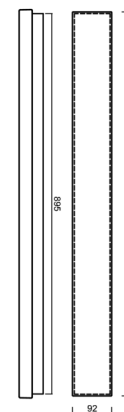

MATAR 5

Soukromý: LED-1L88-1L89EMP700PB09/PC76 NK3HST B 3K##

MATAR 5

Product code: MAT71051

Type: Soukromý: LED-1L88-1L89EMP700PB09/PC76 NK3HST B 3K##

Technical

Types of luminaires	Emergency combined
Mounting type	surface mounted
Base material	aluminium
Shade material	opal polycarbonate
Shade color	white
Holding the shade	spring
Mounting location	ceiling/wall
Width	900 mm
Length	92 mm
Height	56 mm
mounting holes (diameter)	2xØ5mm
Installation wire (diameter)	2xØ16mm
Impact strength	IK10

Electric

Power consumption	26 W
Ingress Protection	IP44
Socket	LED modul
Battery type	LiFePO4
Emergency time	3 hours
terminal block	snap terminal block

Luminous

Lum. flux of luminaire	2720 lm
Lum. flux of light source	4180 lm
Lum. flux of light source in emergency mode	200 lm
Temperature	3000 K
Rated life time LED L80/B10	100000 hours
CRI	Ra80
MacAdam	3
Blue light hazard	Risk group 0

Installation dimensions: