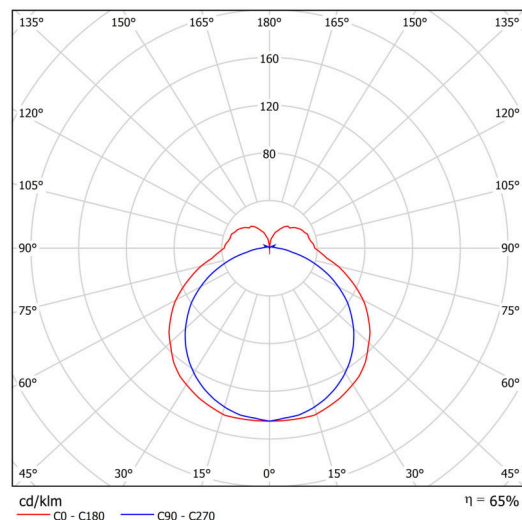

MATAR 5

Soukromý: LED-1L88-1L89EMP700PB09/PC76 NK3HST B 3K##

MATAR 5

Product code: MAT71051

Type: Soukromý: LED-1L88-1L89EMP700PB09/PC76 NK3HST B 3K##

Technical

Types of luminaires	Emergency combined
Mounting type	surface mounted
Base material	aluminium
Shade material	opal polycarbonate
Shade color	white
Holding the shade	spring
Mounting location	ceiling/wall
Width	900 mm
Length	92 mm
Height	56 mm
mounting holes (diameter)	2xØ5mm
Installation wire (diameter)	2xØ16mm
Impact strength	IK10

Electric

Power consumption	26 W
Ingress Protection	IP44
Socket	LED modul
Battery type	LiFePO4
Emergency time	3 hours
terminal block	snap terminal block

Luminous

Lum. flux of luminaire	2720 lm
Lum. flux of light source	4180 lm
Lum. flux of light source in emergency mode	200 lm
Temperature	3000 K
Rated life time LED L80/B10	100000 hours
CRI	Ra80
MacAdam	3
Blue light hazard	Risk group 0

Installation dimensions: