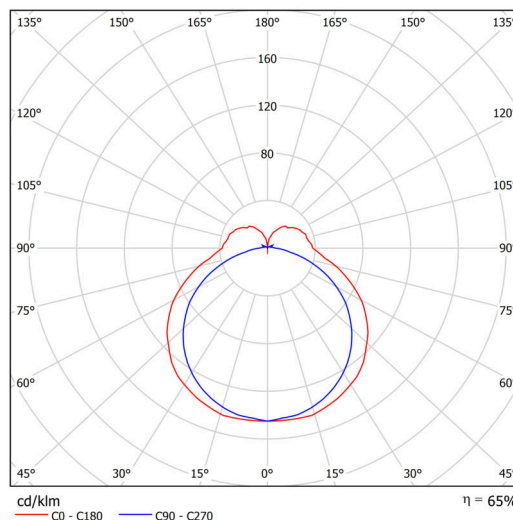

MATAR 5

Product code: MAT60529

Type: LED-1L88-1L89EMP700PB09/PC76/NK1W B 4K##

Short description of the luminaire: White color | surface-mounted LED light | emergency combi unit | multipower function | polycarbonate shade

Technical

Types of luminaires	Emergency combined
Mounting type	surface mounted
Base material	aluminium
Shade material	opal polycarbonate
Base color	white Ral9003
Shade color	white
Holding the shade	spring
Mounting location	ceiling/wall
Width	900 mm
Length	92 mm
Height	56 mm
mounting holes (diameter)	2xØ5mm
Installation wire (diameter)	2xØ16mm
Energy Class	D
Impact strength	IK10
Operating temperature	from 0°C to +30°C

Electric

Power consumption	26 W
Ingress Protection	IP44
Socket	LED modul
Battery type	NiCd
Emergency time	3 hours
terminal block	snap terminal block
Automatic circuit breaker type B10A	26 pcs
Automatic circuit breaker type B16A	40 pcs
Automatic circuit breaker type C10A	30 pcs
Automatic circuit breaker type C16A	48 pcs

Luminous

Lum. flux of luminaire	2830 lm
Lum. flux of light source	4360 lm
Luminaire efficacy	108 lm/W
Temperature	4000 K
Rated life time LED L80/B10	100000 hours
CRI	Ra80
MacAdam	3
Blue light hazard	Risk group 0

Eulum data for calculation programs are available at www.osmont.cz.