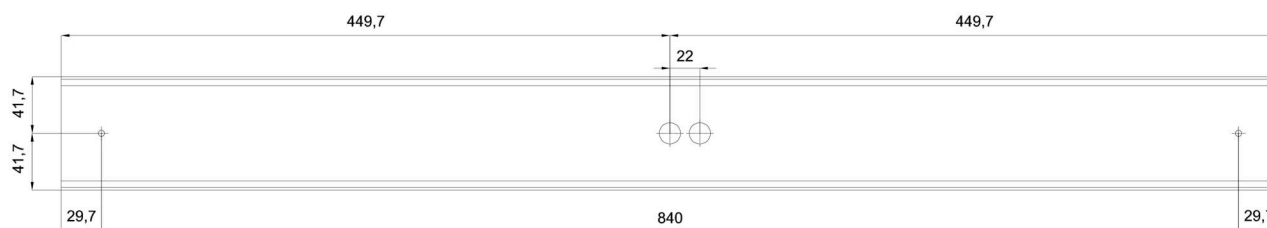

TECHNICAL SHEET

Multipower

Possibility of output adjustment by the user (DIP switch on the current source).

I [mA]	700	600	500	400	
[%]	100	86	71	57	

Logistic

EAN	8591728088460
Number of cartons	1 pcs
Package 1 width	0.94 m
Package 1 length	0.12 m
Package 1 height	0.08 m
Warranty*	60 months

*The warranty for the batteries is valid for 12 months from the date of purchase.

Installation dimensions: