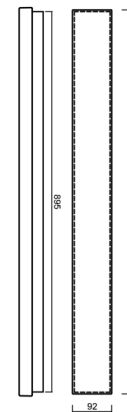

MATAR 5

LED-1L88-1L89EMP700PB09/PC76/NK1W B 3K##

WWW.OSMONT.CZ

MATAR 5

Product code: MAT60029

Type: LED-1L88-1L89EMP700PB09/PC76/NK1W B 3K##

Short description of the luminaire: White color | surface-mounted LED light | emergency combi unit | multipower function | polycarbonate shade

Technical

Types of luminaires	Emergency combined
Mounting type	surface mounted
Base material	aluminium
Shade material	opal polycarbonate
Base color	white Ral9003
Shade color	white
Holding the shade	spring
Mounting location	ceiling/wall
Width	900 mm
Length	92 mm
Height	56 mm
mounting holes (diameter)	2xØ5mm
Installation wire (diameter)	2xØ16mm
Energy Class	D
Impact strength	IK10
Operating temperature	from 0°C to +30°C

Installation dimensions:

Additional assortment:

Base for surface mounting

Product code	Name	Color	Description	Picture	Drawing
33526	držák pro povrchovou montáž MATAR 4,5,6 (80x40x40,tl .1,Fe) nikl	white Ra19003			

Lampshade

Product code	Name	Color	Description	Picture	Drawing
20617	PC76	white		