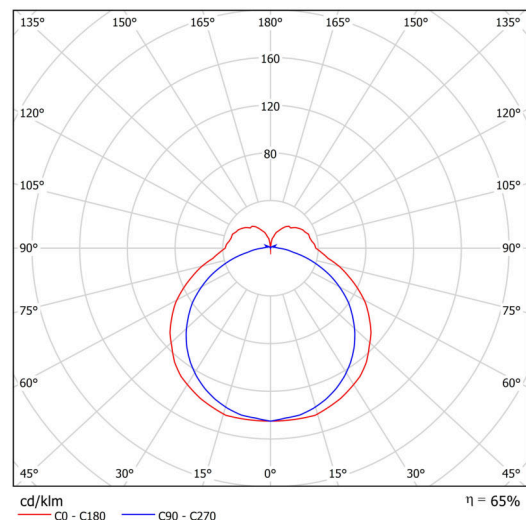

MATAR 5

Product code: MAT60029

Type: LED-1L88-1L89EMP700PB09/PC76/NK1W B 3K##

Short description of the luminaire: White color | surface-mounted LED light | emergency combi unit | multipower function | polycarbonate shade

Technical

Types of luminaires	Emergency combined
Mounting type	surface mounted
Base material	aluminium
Shade material	opal polycarbonate
Base color	white Ral9003
Shade color	white
Holding the shade	spring
Mounting location	ceiling/wall
Width	900 mm
Length	92 mm
Height	56 mm
mounting holes (diameter)	2xØ5mm
Installation wire (diameter)	2xØ16mm
Energy Class	D
Impact strength	IK10
Operating temperature	from 0°C to +30°C

Electric

Power consumption	26 W
Ingress Protection	IP44
Socket	LED modul
Battery type	NiCd
Emergency time	3 hours
terminal block	snap terminal block
Automatic circuit breaker type B10A	26 pcs
Automatic circuit breaker type B16A	40 pcs
Automatic circuit breaker type C10A	30 pcs
Automatic circuit breaker type C16A	48 pcs

Luminous

Lum. flux of luminaire	2720 lm
Lum. flux of light source	4180 lm
Luminaire efficacy	104 lm/W
Temperature	3000 K
Rated life time LED L80/B10	100000 hours
CRI	Ra80
MacAdam	3
Blue light hazard	Risk group 0

Eulum data for calculation programs are available at www.osmont.cz.