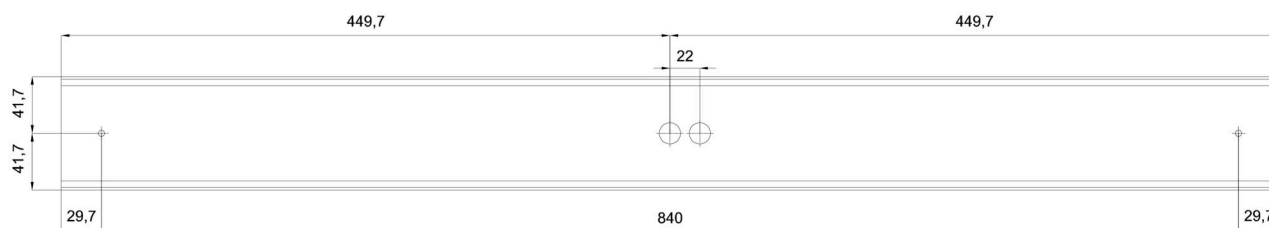

TECHNICAL SHEET

Multipower

Possibility of output adjustment by the user (DIP switch on the current source).

I [mA]	700	600	500	400	
[%]	100	86	71	57	

Logistic

EAN	8591728087500
Number of cartons	1 pcs
Package 1 width	0.94 m
Package 1 length	0.12 m
Package 1 height	0.08 m
Warranty*	60 months

*The warranty for the batteries is valid for 12 months from the date of purchase.

Installation dimensions: