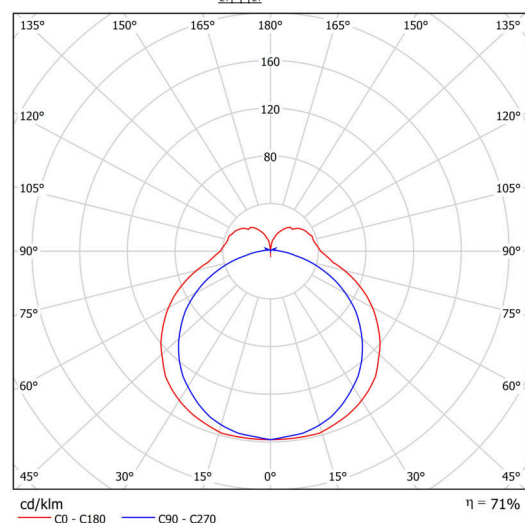

Luminous

Lum. flux of luminaire	3120 lm
Lum. flux of light source	4390 lm
Lum. flux of light source in emergency mode	200 lm
Temperature	4000 K
Rated life time LED L80/B10	100000 hours
CRI	Ra80
MacAdam	3
Blue light hazard	Risk group 0

Eulum data for calculation programs are available at www.osmont.cz.