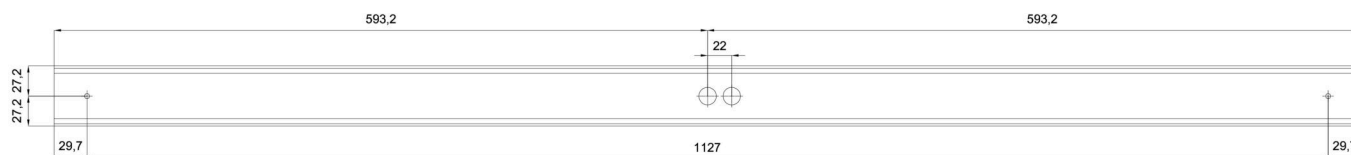

TECHNICAL SHEET

Logistic

EAN	8591728159016
Weight NTTO	1.3 Kg
Weight BTTO	1.46 Kg
Warranty*	60 months

*The warranty for the batteries is valid for 12 months from the date of purchase.

Installation dimensions: