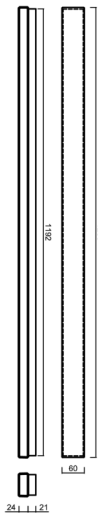

MATAR 3

LED-2L79E500PA12/PC73 NK3HST C 4K##

WWW.OSMONT.CZ

MATAR 3

Product code: MAT71548

Type: LED-2L79E500PA12/PC73 NK3HST C 4K##

Short description of the luminaire: Black colour | ceiling or wall LED light with emergency backup combined (with Self-test) | opal polycarbonate shade (PC)

Technical

Types of luminaires	Emergency combined
Mounting type	surface mounted
Base material	aluminium
Shade material	opal polycarbonate
Base color	black Ral9005
Shade color	white
Holding the shade	spring
Mounting location	ceiling/wall
Width	1200 mm
Length	60 mm
Height	46 mm
mounting holes (diameter)	2xØ5mm
Cable entrance	2xØ16mm
Energy Class	D
Impact strength	IK10
Operating temperature	from 0°C to +30°C

Installation dimensions:

Additional assortment:

Base for surface mounting

Product code	Name	Color	Description	Picture	Drawing
33519	příslušenství pro boční montáž MATAR 1,2,3 - B (2x krytka s otvorem, 2x průchodka)	white Ral9003			
33520	příslušenství pro boční montáž MATAR 1,2,3 - C (2x krytka s otvorem, 2x průchodka)	black Ral9005	příslušenství		

Lampshade

Product code	Name	Color	Description	Picture	Drawing
20615	PC73	white	příslušenství	