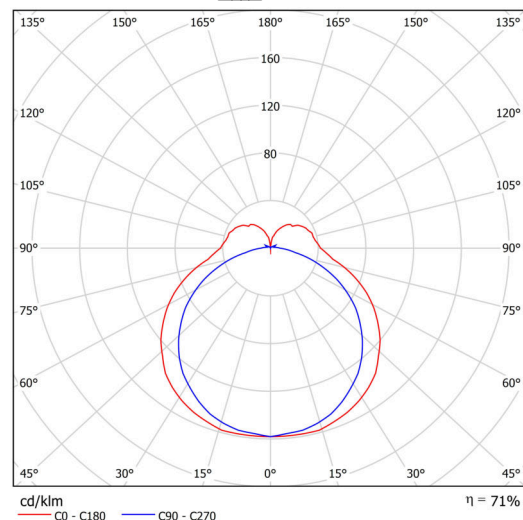

Luminous

Lum. flux of luminaire	2280 lm
Lum. flux of light source	3210 lm
Lum. flux of light source in emergency mode	200 lm
Temperature	4000 K
Rated life time LED L80/B10	100000 hours
CRI	Ra80
MacAdam	3
Blue light hazard	Risk group 0

Eulum data for calculation programs are available at www.osmont.cz.