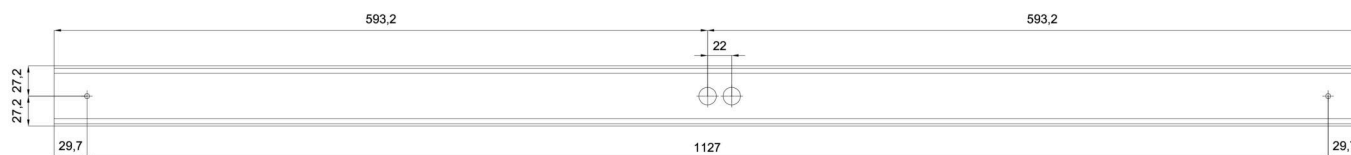

TECHNICAL SHEET

Logistic

EAN	8591728159009
Weight NTTO	1.3 Kg
Weight BTTO	1.46 Kg
Warranty*	60 months

*The warranty for the batteries is valid for 12 months from the date of purchase.

Installation dimensions: