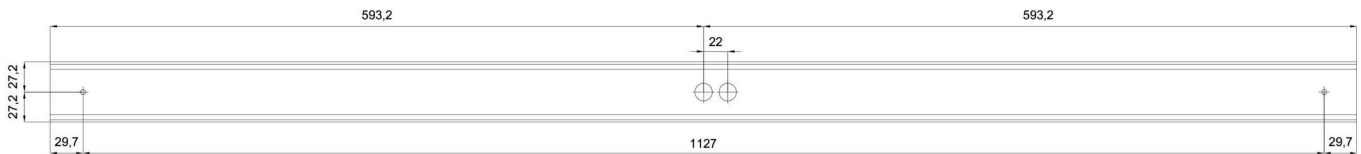

TECHNICAL SHEET

Logistic

EAN	8591728158934
Weight NTTO	1.3 Kg
Weight BTTO	1.46 Kg
Warranty*	60 months

*The warranty for the batteries is valid for 12 months from the date of purchase.

Installation dimensions: