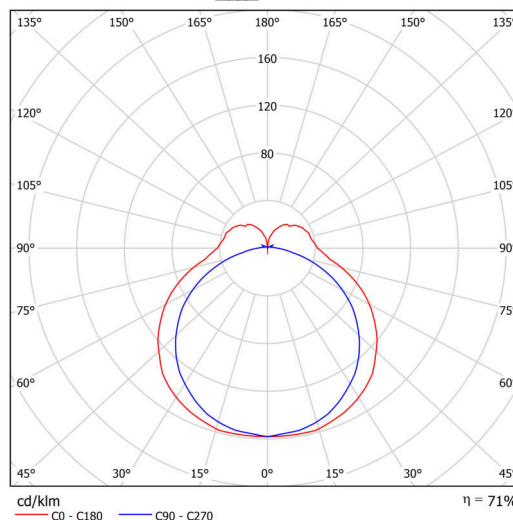

Luminous

Lum. flux of luminaire	2990 lm
Lum. flux of light source	4210 lm
Lum. flux of light source in emergency mode	200 lm
Temperature	3000 K
Rated life time LED L80/B10	100000 hours
CRI	Ra80
MacAdam	3
Blue light hazard	Risk group 0

Eulum data for calculation programs are available at www.osmont.cz.