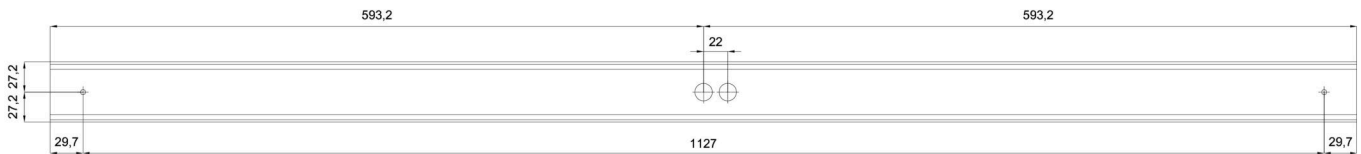

TECHNICAL SHEET

Logistic

EAN	8591728158910
Weight NTTO	1.3 Kg
Weight BTTO	1.46 Kg
Warranty*	60 months

*The warranty for the batteries is valid for 12 months from the date of purchase.

Installation dimensions: