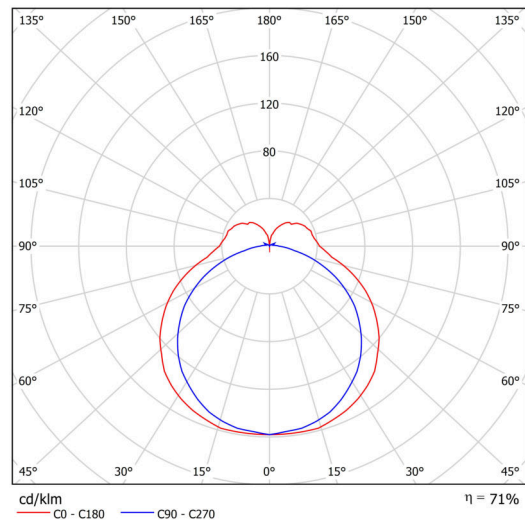

Luminous

Lum. flux of luminaire	2990 lm
Lum. flux of light source	4210 lm
Lum. flux of light source in emergency mode	200 lm
Temperature	3000 K
Rated life time LED L80/B10	100000 hours
CRI	Ra80
MacAdam	3
Blue light hazard	Risk group 0

Eulum data for calculation programs are available at www.osmont.cz.