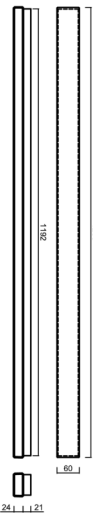

MATAR 3

LED-2L79EMP700PA12/PC73 NK3HST B 3K##

WWW.OSMONT.CZ

MATAR 3

Product code: MAT71047

Type: LED-2L79EMP700PA12/PC73 NK3HST B 3K##

Short description of the luminaire: White colour | ceiling or wall LED light with emergency backup combined (with Self-test) | multipower driver | opal polycarbonate shade (PC)|

Technical

Types of luminaires	Emergency combined
Mounting type	surface mounted
Base material	aluminium
Shade material	opal polycarbonate
Base color	white Ral9003
Shade color	white
Holding the shade	spring
Mounting location	ceiling/wall
Width	1200 mm
Length	60 mm
Height	46 mm
mounting holes (diameter)	2xØ5mm
Cable entrance	2xØ16mm
Energy Class	D
Impact strength	IK10
Operating temperature	from 0°C to +30°C

Installation dimensions:

Additional assortment:

Base for surface mounting

Product code	Name	Color	Description	Picture	Drawing
33519	příslušenství pro boční montáž MATAR 1,2,3 - B (2x krytka s otvorem, 2x průchodka)	white Ral9003			
33520	příslušenství pro boční montáž MATAR 1,2,3 - C (2x krytka s otvorem, 2x průchodka)	black Ral9005	příslušenství		

Lampshade

Product code	Name	Color	Description	Picture	Drawing
20615	PC73	white	příslušenství	