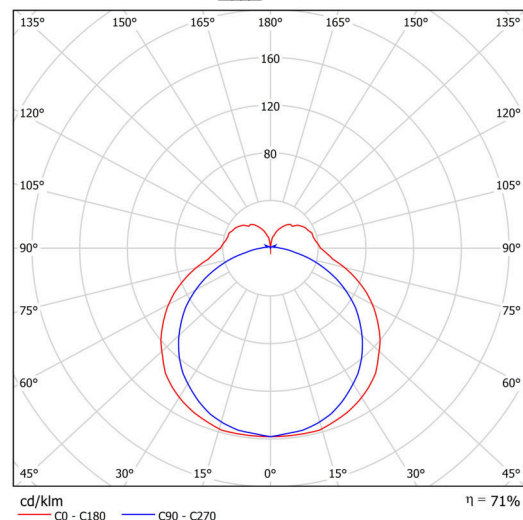

Luminous

Lum. flux of luminaire	2180 lm
Lum. flux of light source	3070 lm
Lum. flux of light source in emergency mode	200 lm
Temperature	3000 K
Rated life time LED L80/B10	100000 hours
CRI	Ra80
MacAdam	3
Blue light hazard	Risk group 0

Eulum data for calculation programs are available at www.osmont.cz.