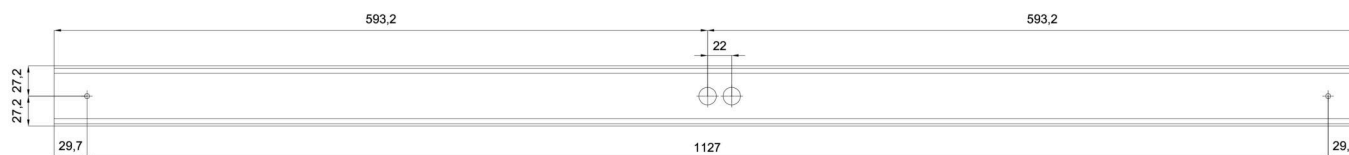

TECHNICAL SHEET

Logistic

EAN	8591728158903
Weight NTTO	1.3 Kg
Weight BTTO	1.46 Kg
Warranty*	60 months

*The warranty for the batteries is valid for 12 months from the date of purchase.

Installation dimensions: