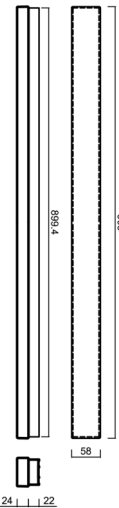

MATAR 2

LED-1L78-1L79EMP550PA09/PC72 B 3/35/4K

WWW.OSMONT.CZ

MATAR 2

Product code: MAT71588

Type: LED-1L78-1L79EMP550PA09/PC72 B 3/35/4K

Short description of the luminaire: White colour | ceiling or wall LED light ON/OFF | multipower driver | opal polycarbonate shade (PC)

Technical data

Types of luminaires	Classic on/off
Mounting type	surface mounted
Base material	aluminium
Shade material	opal polycarbonate
Base color	white Ral9003
Shade color	white
Holding the shade	spring
Mounting location	ceiling/wall
Width	905 mm
Length	58 mm
Height	46 mm
mounting holes (diameter)	2xØ5mm
Cable entrance	2xØ16mm
Energy Class	D
Impact strength	IK10
Operating temperature	from -20°C to +30°C

Electrical data

Power consumption	21 W
Ingress Protection	IP44
Socket	LED modul
terminal block	snap terminal block

Luminous data

Lum. flux of luminaire	2340/2450 lm
Lum. flux of light source	3300/3450 lm
Chromaticity temperature	3000/3500/4000 K
Rated life time LED L80/B10	100000 hours
CRI	Ra80
MacAdam	3
Blue light hazard	Risk group 0

Installation dimensions:

Additional assortment:

Lampshade

Product code	Name	Color	Picture	Drawing
20609	PC72	white	