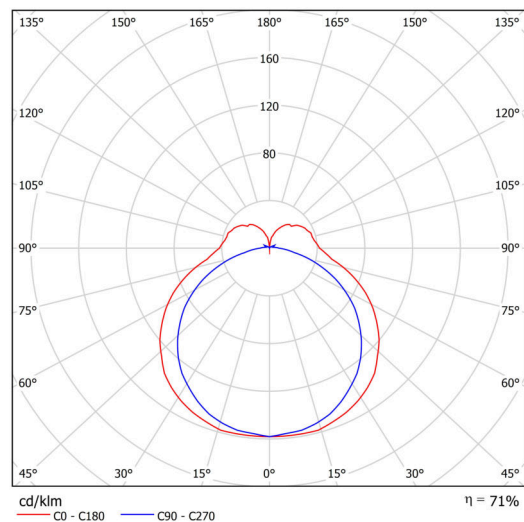

Luminous data

Lum. flux of luminaire	2340/2450 lm
Lum. flux of light source	3300/3450 lm
Chromaticity temperature	3000/3500/4000 K
Rated life time LED L80/B10	100000 hours
CRI	Ra80
MacAdam	3
Blue light hazard	Risk group 0

Eulum data for calculation programs are available at www.osmont.cz.