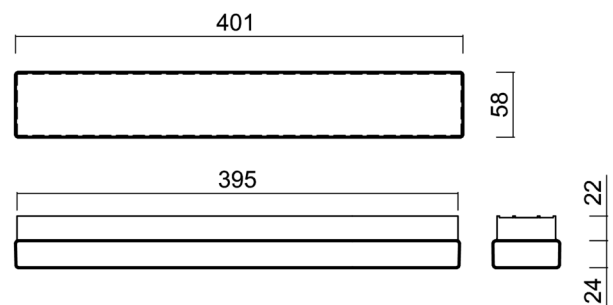

MATAR 1A

Product code: MAT71577

Type: LED-1L70E350PA04/PC70 C DALI 3/35/4K#

Short description of the luminaire: Black colour | ceiling or wall LED light DALI | opal polycarbonate shade (PC)

Technical data

Types of luminaires	Dimmable
Mounting type	surface mounted
Base material	aluminium
Shade material	opal polycarbonate
Base color	black Ral9005
Shade color	white
Holding the shade	spring
Mounting location	ceiling/wall
Width	401 mm
Length	58 mm
Height	46 mm
mounting holes (diameter)	2xØ5mm
Cable entrance	2xØ16mm
Energy Class	D
Impact strength	IK10
Operating temperature	from -20°C to +30°C

Electrical data

Power consumption	9 W
Ingress Protection	IP44
Socket	LED modul
terminal block	snap terminal block

Luminous data

Lum. flux of luminaire	1000/1050 lm
Lum. flux of light source	1410/1480 lm
Chromaticity temperature	3000/3500/4000 K
Rated life time LED L80/B10	100000 hours
CRI	Ra80
MacAdam	3
Blue light hazard	Risk group 0

Eulum data for calculation programs are available at www.osmont.cz.

Logistical data

EAN	8591728230715
Number of cartons	1 pcs