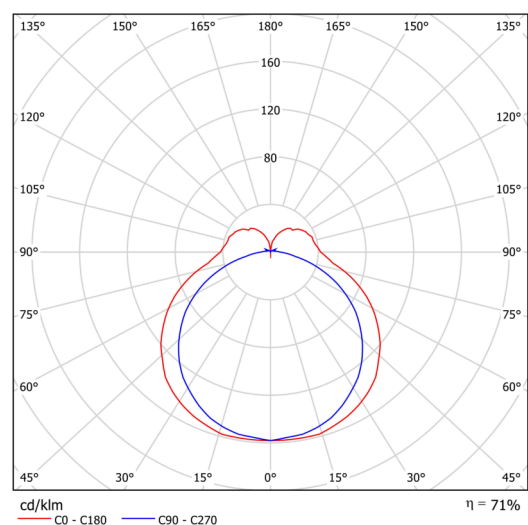

MATAR 1A

Product code: MAT71577

Type: LED-1L70E350PA04/PC70 C DALI 3/35/4K#

Short description of the luminaire: Black colour | ceiling or wall LED light DALI | opal polycarbonate shade (PC)

Technical data

Types of luminaires	Dimmable
Mounting type	surface mounted
Base material	aluminium
Shade material	opal polycarbonate
Base color	black Ral9005
Shade color	white
Holding the shade	spring
Mounting location	ceiling/wall
Width	401 mm
Length	58 mm
Height	46 mm
mounting holes (diameter)	2xØ5mm
Cable entrance	2xØ16mm
Energy Class	D
Impact strength	IK10
Operating temperature	from -20°C to +30°C

Electrical data

Power consumption	9 W
Ingress Protection	IP44
Socket	LED modul
terminal block	snap terminal block

Luminous data

Lum. flux of luminaire	1000/1050 lm
Lum. flux of light source	1410/1480 lm
Chromaticity temperature	3000/3500/4000 K
Rated life time LED L80/B10	100000 hours
CRI	Ra80
MacAdam	3
Blue light hazard	Risk group 0

Eulum data for calculation programs are available at www.osmont.cz.

Logistical data

EAN	8591728230715
Number of cartons	1 pcs