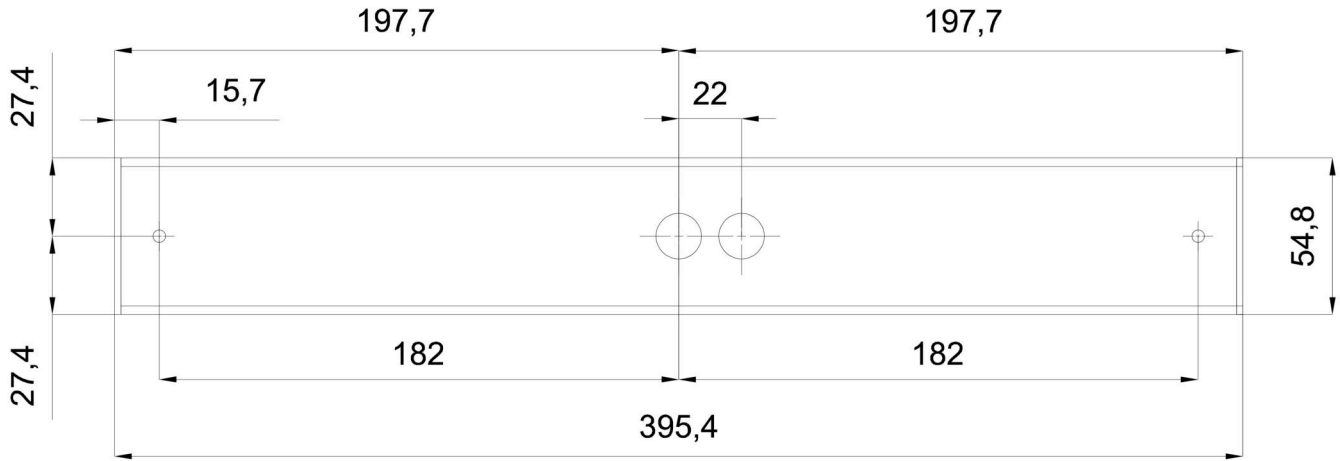

## Technical data

Types of luminaires	Dimmable
Mounting type	surface mounted
Base material	aluminium
Shade material	opal polycarbonate
Base color	black Ral9005
Shade color	white
Holding the shade	spring
Mounting location	ceiling/wall
Width	401 mm
Length	58 mm
Height	46 mm
mounting holes (diameter)	2xØ5mm
Cable entrance	2xØ16mm
Energy Class	D
Impact strength	IK10
Operating temperature	from -20°C to +30°C

Additional assortment:

Lampshade

Product code	Name	Color	Picture	Drawing
20723	PC70	white	