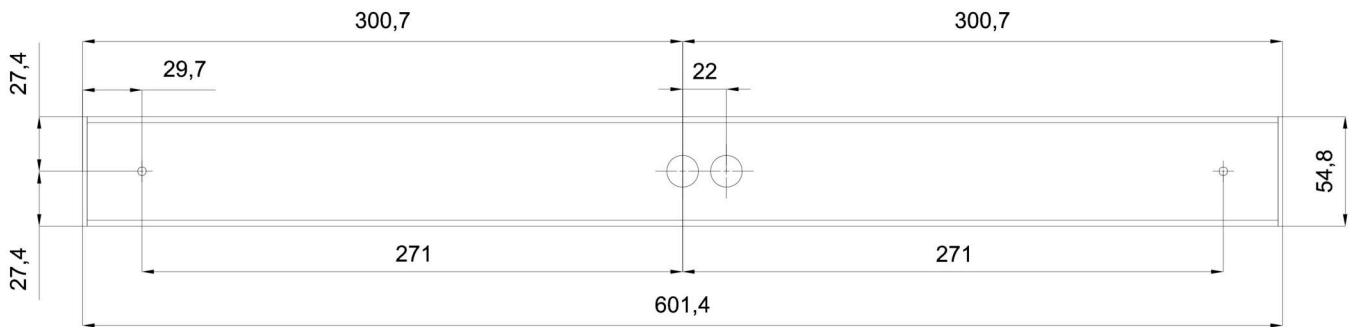

Technical data

Types of luminaires	Classic on/off
Mounting type	surface mounted
Base material	aluminium
Shade material	opal polycarbonate
Base color	black Ral9005
Shade color	white
Holding the shade	spring
Mounting location	ceiling/wall
Width	604 mm
Length	58 mm

TECHNICAL SHEET

Logistical data

EAN	8591728230760
Weight NTTO	0.65 Kg
Weight BTTO	0.85 Kg
Number of cartons	1 pcs
Warranty*	60 months

*The warranty for the batteries is valid for 36 months from the date of purchase.

Installation dimensions:

Additional assortment:

Lampshade

Product code	Name	Color	Picture	Drawing
20608	PC71	white	