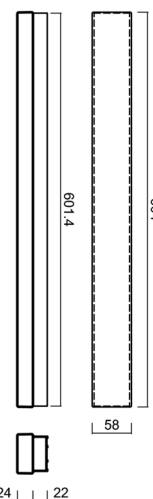

# MATAR 1

Product code: MAT71580

Type: LED-1L79EMP350PA06/PC71 B 3/35/4K

Short description of the luminaire: White colour | ceiling or wall LED light ON/OFF | multipower driver | opal polycarbonate shade (PC)

## Technical data

Types of luminaires	Classic on/off
Mounting type	surface mounted
Base material	aluminium
Shade material	opal polycarbonate
Base color	white Ral9003
Shade color	white
Holding the shade	spring
Mounting location	ceiling/wall
Width	604 mm
Length	58 mm
Height	46 mm
mounting holes (diameter)	2xØ5mm
Cable entrance	2xØ16mm
Energy Class	D
Impact strength	IK10
Operating temperature	from -20°C to +30°C

## Installation dimensions:

Additional assortment:

Lampshade

Product code	Name	Color	Picture	Drawing
20608	PC71	white	