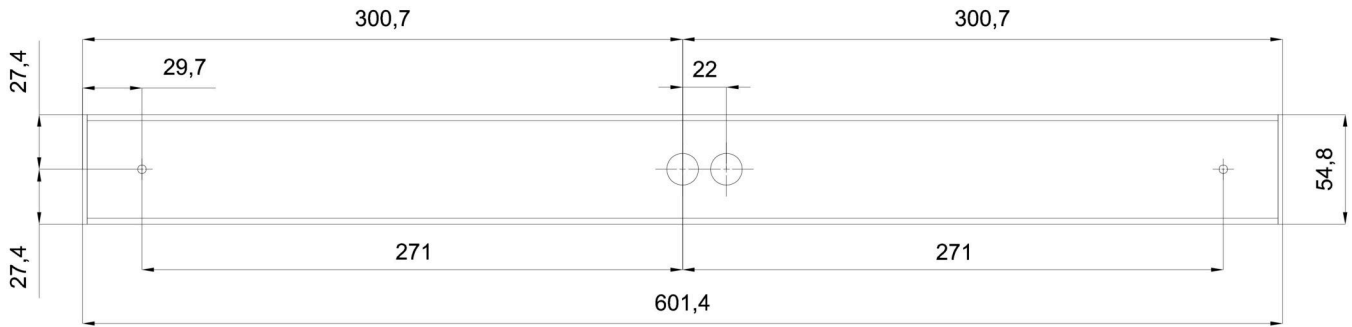

## Technical data

Types of luminaires	Classic on/off
Mounting type	surface mounted
Base material	aluminium
Shade material	opal polycarbonate
Base color	white Ral9003
Shade color	white
Holding the shade	spring
Mounting location	ceiling/wall
Width	604 mm
Length	58 mm
Height	46 mm
mounting holes (diameter)	2xØ5mm
Cable entrance	2xØ16mm
Energy Class	D
Impact strength	IK10
Operating temperature	from -20°C to +30°C

# TECHNICAL SHEET

## Installation dimensions:

Additional assortment:

Lampshade

Product code	Name	Color	Picture	Drawing
20608	PC71	white	