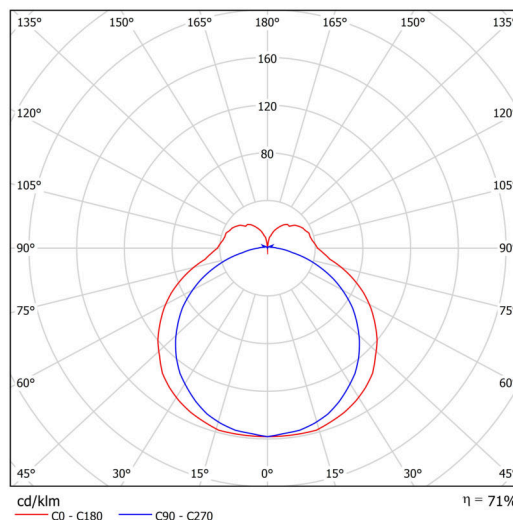

Luminous data

Lum. flux of luminaire	1490/1550 lm
Lum. flux of light source	2100/2190 lm
Chromaticity temperature	3000/3500/4000 K
Rated life time LED L80/B10	100000 hours
CRI	Ra80
MacAdam	3
Blue light hazard	Risk group 0

Eulum data for calculation programs are available at www.osmont.cz.