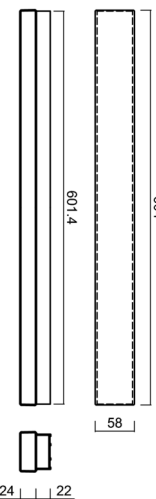

MATAR 1

LED-1L79EMP350PA06/PC71 NK3H C 4K##

WWW.OSMONT.CZ

MATAR 1

Product code: MAT60610

Type: LED-1L79EMP350PA06/PC71 NK3H C 4K##

Short description of the luminaire: Black colour | ceiling or wall LED light with emergency backup combined | multipower driver | opal polycarbonate shade (PC)

Technical data

Types of luminaires	Emergency combined
Mounting type	surface mounted
Base material	aluminium
Shade material	opal polycarbonate
Base color	black Ral9005
Shade color	white
Holding the shade	spring
Mounting location	ceiling/wall
Width	604 mm
Length	58 mm
Height	46 mm
mounting holes (diameter)	2xØ5mm
Cable entrance	2xØ16mm
Energy Class	D
Impact strength	IK10
Operating temperature	from -20°C to +30°C

Electrical data

Power consumption	13 W
Ingress Protection	IP44
Socket	LED modul
Battery type	LiFePO4
Emergency time	3 hours
terminal block	snap terminal block

Luminous data

Lum. flux of luminaire	1550 lm
Lum. flux of light source	2190 lm
Lum. flux of light source in emergency mode	200 lm
Chromaticity temperature	4000 K
Rated life time LED L80/B10	100000 hours
CRI	Ra80
MacAdam	3
Blue light hazard	Risk group 0

Installation dimensions:

Additional assortment:

Lampshade

Product code	Name	Color	Picture	Drawing
20608	PC71	white	