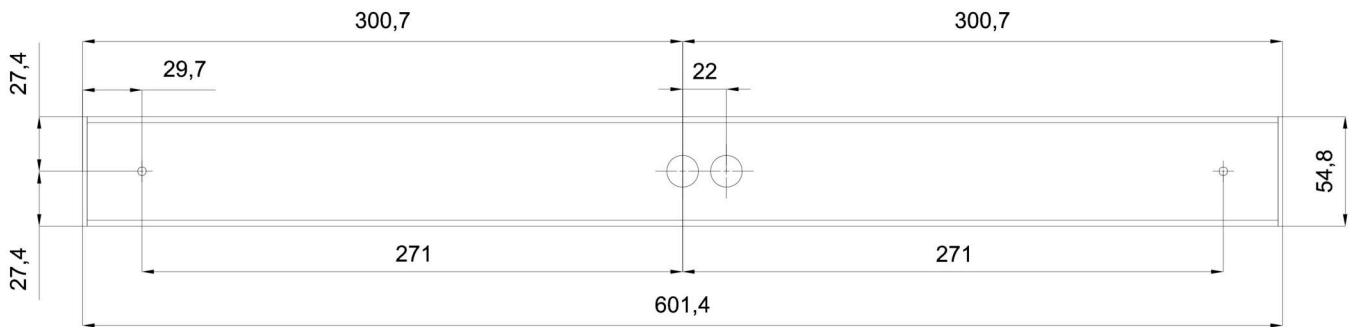

Technical data

Types of luminaires	Emergency combined
Mounting type	surface mounted
Base material	aluminium
Shade material	opal polycarbonate
Base color	black Ral9005
Shade color	white
Holding the shade	spring
Mounting location	ceiling/wall
Width	604 mm
Length	58 mm
Height	46 mm
mounting holes (diameter)	2xØ5mm
Cable entrance	2xØ16mm
Energy Class	D
Impact strength	IK10
Operating temperature	from -20°C to +30°C

Electrical data

Power consumption	13 W
Ingress Protection	IP44
Socket	LED modul
Battery type	LiFePO4
Emergency time	3 hours
terminal block	snap terminal block

Luminous data

Lum. flux of luminaire	1550 lm
Lum. flux of light source	2190 lm
Lum. flux of light source in emergency mode	200 lm
Chromaticity temperature	4000 K
Rated life time LED L80/B10	100000 hours
CRI	Ra80
MacAdam	3
Blue light hazard	Risk group 0

Eulum data for calculation programs are available at www.osmont.cz.

TECHNICAL SHEET

Logistical data

EAN	8591728230548
Weight NTTO	0.65 Kg
Weight BTTO	0.85 Kg
Number of cartons	1 pcs
Warranty*	60 months

*The warranty for the batteries is valid for 36 months from the date of purchase.

Installation dimensions:

Additional assortment:

Lampshade

Product code	Name	Color	Picture	Drawing
20608	PC71	white	