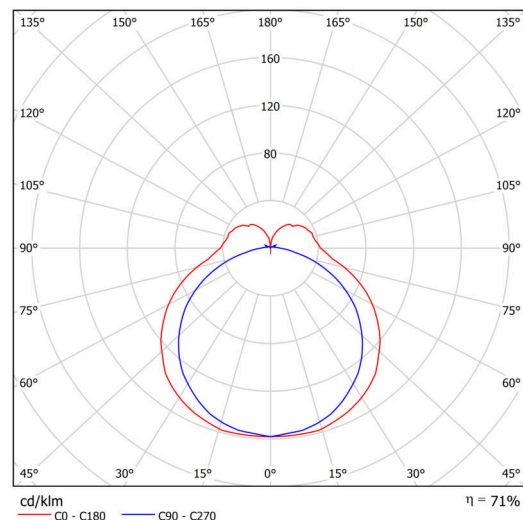

Luminous data

Lum. flux of luminaire	1550 lm
Lum. flux of light source	2190 lm
Lum. flux of light source in emergency mode	200 lm
Chromaticity temperature	4000 K
Rated life time LED L80/B10	100000 hours
CRI	Ra80
MacAdam	3
Blue light hazard	Risk group 0

Eulum data for calculation programs are available at www.osmont.cz.