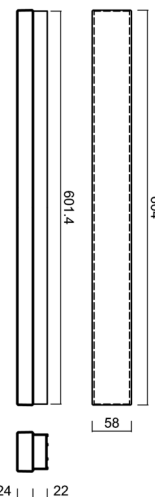

MATAR 1

LED-1L79E250PA06/PC71 NK3HST C 4K##

WWW.OSMONT.CZ

MATAR 1

Product code: MAT60609

Type: LED-1L79E250PA06/PC71 NK3HST C 4K##

Short description of the luminaire: Black colour | ceiling or wall LED light with emergency backup combined (with Self-test) | opal polycarbonate shade (PC)

Technical data

Types of luminaires	Emergency combined SELFTEST
Mounting type	surface mounted
Base material	aluminium
Shade material	opal polycarbonate
Base color	black Ral9005
Shade color	white
Holding the shade	spring
Mounting location	ceiling/wall
Width	604 mm
Length	58 mm
Height	46 mm
mounting holes (diameter)	2xØ5mm
Cable entrance	2xØ16mm
Energy Class	D
Impact strength	IK10
Operating temperature	from -20°C to +30°C

Electrical data

Power consumption	9 W
Ingress Protection	IP44
Socket	LED modul
Battery type	LiFePO4
Emergency time	3 hours
SELFTEST	yes
terminal block	snap terminal block

Luminous data

Lum. flux of luminaire	1140 lm
Lum. flux of light source	1600 lm
Lum. flux of light source in emergency mode	200 lm
Chromaticity temperature	4000 K
Rated life time LED L80/B10	100000 hours
CRI	Ra80
MacAdam	3
Blue light hazard	Risk group 0

Installation dimensions:

Additional assortment:

Lampshade

Product code	Name	Color	Picture	Drawing
20608	PC71	white	