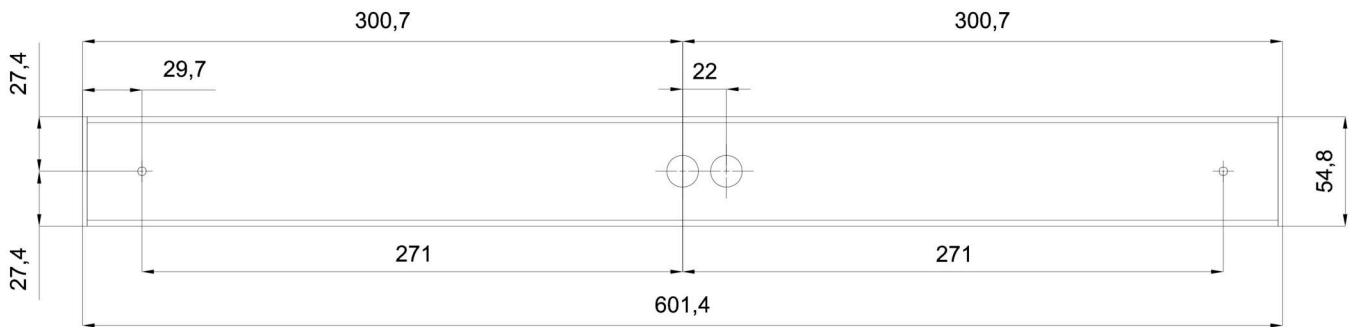

Technical data

Types of luminaires	Emergency combined SELFTEST
Mounting type	surface mounted
Base material	aluminium
Shade material	opal polycarbonate
Base color	black Ral9005
Shade color	white
Holding the shade	spring
Mounting location	ceiling/wall
Width	604 mm
Length	58 mm
Height	46 mm
mounting holes (diameter)	2xØ5mm
Cable entrance	2xØ16mm
Energy Class	D
Impact strength	IK10
Operating temperature	from -20°C to +30°C

Electrical data

Power consumption	9 W
Ingress Protection	IP44
Socket	LED modul
Battery type	LiFePO4
Emergency time	3 hours
SELFTEST	yes
terminal block	snap terminal block

Luminous data

Lum. flux of luminaire	1140 lm
Lum. flux of light source	1600 lm
Lum. flux of light source in emergency mode	200 lm
Chromaticity temperature	4000 K
Rated life time LED L80/B10	100000 hours
CRI	Ra80
MacAdam	3
Blue light hazard	Risk group 0

Eulum data for calculation programs are available at www.osmont.cz.

TECHNICAL SHEET

Logistical data

EAN	8591728230531
Weight NTTO	0.65 Kg
Weight BTTO	0.85 Kg
Number of cartons	1 pcs
Warranty*	60 months

*The warranty for the batteries is valid for 36 months from the date of purchase.

Installation dimensions:

Additional assortment:

Lampshade

Product code	Name	Color	Picture	Drawing
20608	PC71	white	