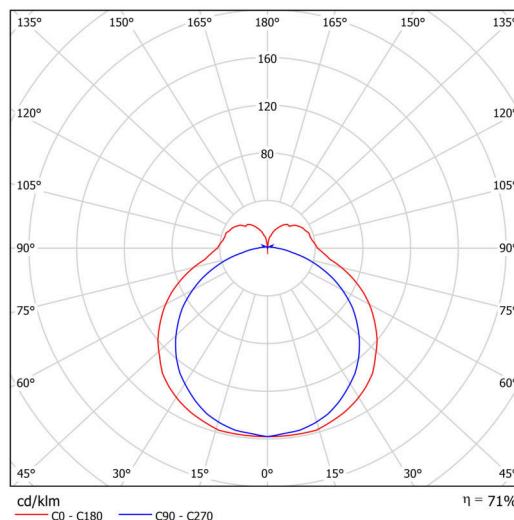

Luminous data

Lum. flux of luminaire	1140 lm
Lum. flux of light source	1600 lm
Lum. flux of light source in emergency mode	200 lm
Chromaticity temperature	4000 K
Rated life time LED L80/B10	100000 hours
CRI	Ra80
MacAdam	3
Blue light hazard	Risk group 0

Eulum data for calculation programs are available at www.osmont.cz.