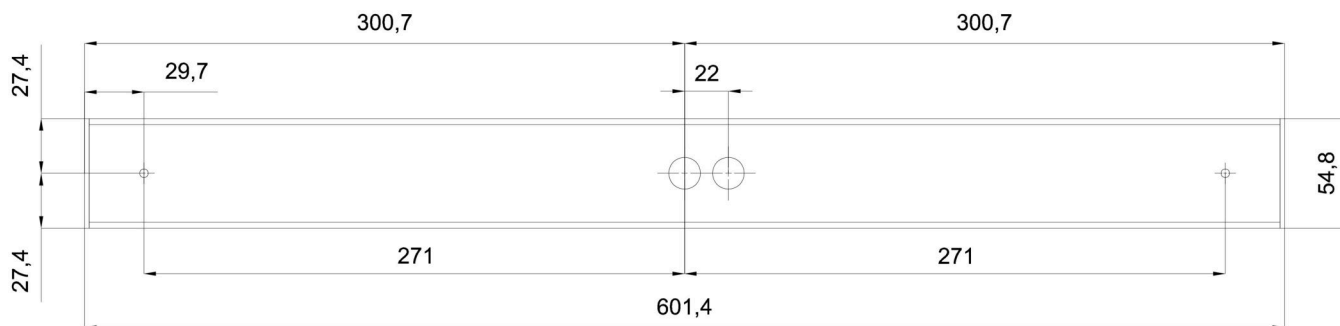

Technical data

| | |
|---------------------------|---------------------|
| Types of luminaires | Emergency combined |
| Mounting type | surface mounted |
| Base material | aluminium |
| Shade material | opal polycarbonate |
| Base color | black Ral9005 |
| Shade color | white |
| Holding the shade | spring |
| Mounting location | ceiling/wall |
| Width | 604 mm |
| Length | 58 mm |
| Height | 46 mm |
| mounting holes (diameter) | 2xØ5mm |
| Cable entrance | 2xØ16mm |
| Energy Class | D |
| Impact strength | IK10 |
| Operating temperature | from -20°C to +30°C |

Eulum data for calculation programs are available at www.osmont.cz.

TECHNICAL SHEET

Logistical data

| | |
|-------------------|---------------|
| EAN | 8591728230524 |
| Weight NTTO | 0.65 Kg |
| Weight BTTO | 0.85 Kg |
| Number of cartons | 1 pcs |
| Warranty* | 60 months |

**The warranty for the batteries is valid for 36 months from the date of purchase.*

Installation dimensions:

Additional assortment:

Lampshade

| Product code | Name | Color | Picture | Drawing |
|--------------|------|-------|---|---|
| 20608 | PC71 | white |  |  |