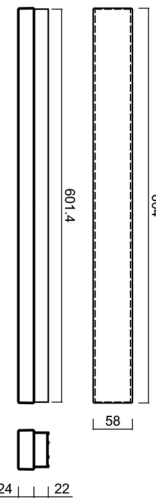

MATAR 1

LED-1L79E250PA06/PC71 NK3H C 4K##

WWW.OSMONT.CZ

MATAR 1

Product code: MAT60608

Type: LED-1L79E250PA06/PC71 NK3H C 4K##

Short description of the luminaire: Black colour | ceiling or wall LED light with emergency backup combined | opal polycarbonate shade (PC)

Technical data

| | |
|---------------------------|---------------------|
| Types of luminaires | Emergency combined |
| Mounting type | surface mounted |
| Base material | aluminium |
| Shade material | opal polycarbonate |
| Base color | black Ral9005 |
| Shade color | white |
| Holding the shade | spring |
| Mounting location | ceiling/wall |
| Width | 604 mm |
| Length | 58 mm |
| Height | 46 mm |
| mounting holes (diameter) | 2xØ5mm |
| Cable entrance | 2xØ16mm |
| Energy Class | D |
| Impact strength | IK10 |
| Operating temperature | from -20°C to +30°C |

Electrical data

| | |
|--------------------|---------------------|
| Power consumption | 9 W |
| Ingress Protection | IP44 |
| Socket | LED modul |
| Battery type | LiFePO4 |
| Emergency time | 3 hours |
| terminal block | snap terminal block |

**The warranty for the batteries is valid for 36 months from the date of purchase.*

Installation dimensions:

Additional assortment:

Lampshade

| Product code | Name | Color | Picture | Drawing |
|--------------|------|-------|---|---|
| 20608 | PC71 | white |  |  |