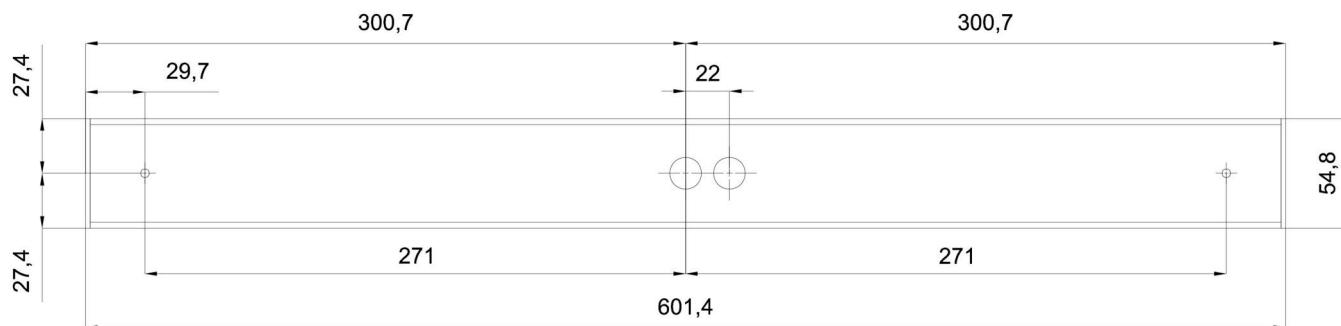

Technical data

Types of luminaires	Emergency combined
Mounting type	surface mounted
Base material	aluminium
Shade material	opal polycarbonate
Base color	white Ral9003
Shade color	white
Holding the shade	spring
Mounting location	ceiling/wall
Width	604 mm
Length	58 mm
Height	46 mm
mounting holes (diameter)	2xØ5mm
Cable entrance	2xØ16mm
Energy Class	D
Impact strength	IK10
Operating temperature	from -20°C to +30°C

Electrical data

Power consumption	13 W
Ingress Protection	IP44
Socket	LED modul
Battery type	LiFePO4
Emergency time	3 hours
terminal block	snap terminal block

Luminous data

Lum. flux of luminaire	1550 lm
Lum. flux of light source	2190 lm
Lum. flux of light source in emergency mode	200 lm
Chromaticity temperature	4000 K
Rated life time LED L80/B10	100000 hours
CRI	Ra80
MacAdam	3
Blue light hazard	Risk group 0

Eulum data for calculation programs are available at www.osmont.cz.

TECHNICAL SHEET

Logistical data

EAN	8591728230500
Weight NTTO	0.65 Kg
Weight BTTO	0.85 Kg
Number of cartons	1 pcs
Warranty*	60 months

**The warranty for the batteries is valid for 36 months from the date of purchase.*

Installation dimensions:

Additional assortment:

Lampshade

Product code	Name	Color	Picture	Drawing
20608	PC71	white	