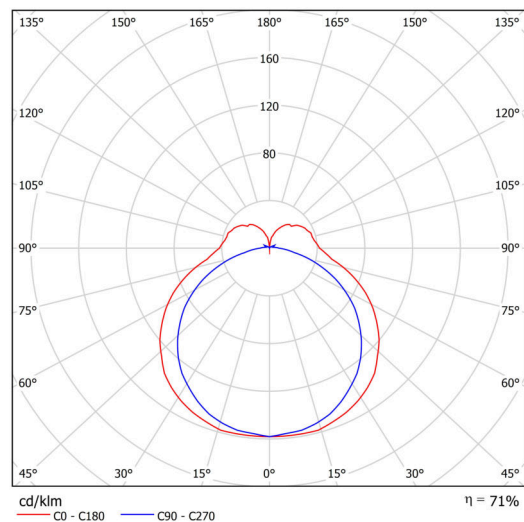

Luminous data

Lum. flux of luminaire	1550 lm
Lum. flux of light source	2190 lm
Lum. flux of light source in emergency mode	200 lm
Chromaticity temperature	4000 K
Rated life time LED L80/B10	100000 hours
CRI	Ra80
MacAdam	3
Blue light hazard	Risk group 0

Eulum data for calculation programs are available at www.osmont.cz.