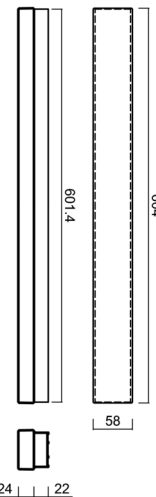

MATAR 1

LED-1L79EMP350PA06/PC71 NK3H B 4K##

WWW.OSMONT.CZ

MATAR 1

Product code: MAT60606

Type: LED-1L79EMP350PA06/PC71 NK3H B 4K##

Short description of the luminaire: White colour | ceiling or wall LED light with emergency backup combined | multipower driver | opal polycarbonate shade (PC)

Technical data

Types of luminaires	Emergency combined
Mounting type	surface mounted
Base material	aluminium
Shade material	opal polycarbonate
Base color	white Ral9003
Shade color	white
Holding the shade	spring
Mounting location	ceiling/wall
Width	604 mm
Length	58 mm
Height	46 mm
mounting holes (diameter)	2xØ5mm
Cable entrance	2xØ16mm
Energy Class	D
Impact strength	IK10
Operating temperature	from -20°C to +30°C

Electrical data

Power consumption	13 W
Ingress Protection	IP44
Socket	LED modul
Battery type	LiFePO4
Emergency time	3 hours
terminal block	snap terminal block

Luminous data

Lum. flux of luminaire	1550 lm
Lum. flux of light source	2190 lm
Lum. flux of light source in emergency mode	200 lm
Chromaticity temperature	4000 K
Rated life time LED L80/B10	100000 hours
CRI	Ra80
MacAdam	3
Blue light hazard	Risk group 0

Installation dimensions:

Additional assortment:

Lampshade

Product code	Name	Color	Picture	Drawing
20608	PC71	white	