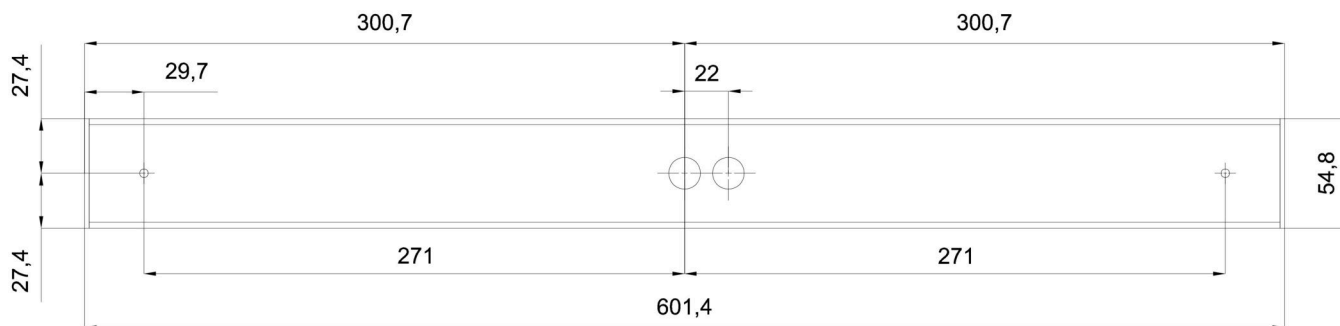

Technical data

Types of luminaires	Emergency combined SELFTEST
Mounting type	surface mounted
Base material	aluminium
Shade material	opal polycarbonate
Base color	white Ral9003
Shade color	white
Holding the shade	spring
Mounting location	ceiling/wall
Width	604 mm
Length	58 mm
Height	46 mm
mounting holes (diameter)	2xØ5mm
Cable entrance	2xØ16mm
Energy Class	D
Impact strength	IK10
Operating temperature	from -20°C to +30°C

Electrical data

Power consumption	9 W
Ingress Protection	IP44
Socket	LED modul
Battery type	LiFePO4
Emergency time	3 hours
SELFTEST	yes
terminal block	snap terminal block

Luminous data

Lum. flux of luminaire	1140 lm
Lum. flux of light source	1600 lm
Lum. flux of light source in emergency mode	200 lm
Chromaticity temperature	4000 K
Rated life time LED L80/B10	100000 hours
CRI	Ra80
MacAdam	3
Blue light hazard	Risk group 0

Eulum data for calculation programs are available at www.osmont.cz.

TECHNICAL SHEET

Logistical data

EAN	8591728230494
Weight NTTO	0.65 Kg
Weight BTTO	0.85 Kg
Number of cartons	1 pcs
Warranty*	60 months

**The warranty for the batteries is valid for 36 months from the date of purchase.*

Installation dimensions:

Additional assortment:

Lampshade

Product code	Name	Color	Picture	Drawing
20608	PC71	white	