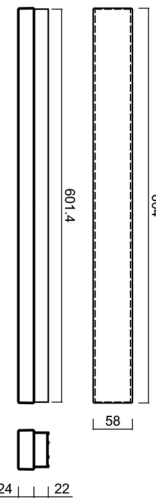

MATAR 1

LED-1L79E250PA06/PC71 NK3HST B 4K##

WWW.OSMONT.CZ

MATAR 1

Product code: MAT60605

Type: LED-1L79E250PA06/PC71 NK3HST B 4K##

Short description of the luminaire: White colour | ceiling or wall LED light with emergency backup combined (with Self-test) | opal polycarbonate shade (PC)

Technical data

Types of luminaires	Emergency combined SELFTEST
Mounting type	surface mounted
Base material	aluminium
Shade material	opal polycarbonate
Base color	white Ral9003
Shade color	white
Holding the shade	spring
Mounting location	ceiling/wall
Width	604 mm
Length	58 mm
Height	46 mm
mounting holes (diameter)	2xØ5mm
Cable entrance	2xØ16mm
Energy Class	D
Impact strength	IK10
Operating temperature	from -20°C to +30°C

Electrical data

Power consumption	9 W
Ingress Protection	IP44
Socket	LED modul
Battery type	LiFePO4
Emergency time	3 hours
SELFTEST	yes
terminal block	snap terminal block

Luminous data

Lum. flux of luminaire	1140 lm
Lum. flux of light source	1600 lm
Lum. flux of light source in emergency mode	200 lm
Chromaticity temperature	4000 K
Rated life time LED L80/B10	100000 hours
CRI	Ra80
MacAdam	3
Blue light hazard	Risk group 0

Installation dimensions:

Additional assortment:

Lampshade

Product code	Name	Color	Picture	Drawing
20608	PC71	white	