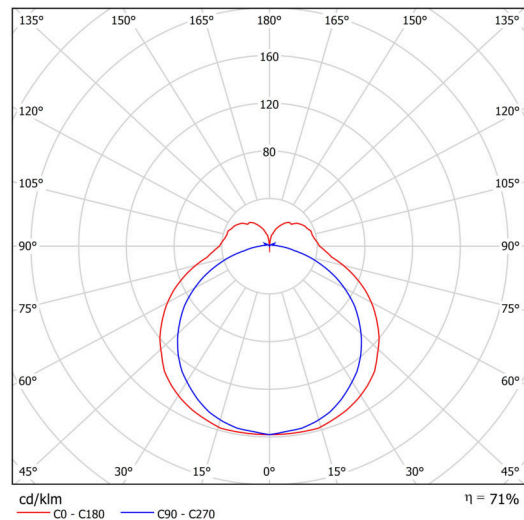

Luminous data

Lum. flux of luminaire	1140 lm
Lum. flux of light source	1600 lm
Lum. flux of light source in emergency mode	200 lm
Chromaticity temperature	4000 K
Rated life time LED L80/B10	100000 hours
CRI	Ra80
MacAdam	3
Blue light hazard	Risk group 0

Eulum data for calculation programs are available at www.osmont.cz.