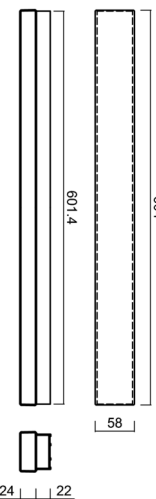

MATAR 1

LED-1L79E250PA06/PC71 NK3H B 4K##

WWW.OSMONT.CZ

MATAR 1

Product code: MAT60604

Type: LED-1L79E250PA06/PC71 NK3H B 4K##

Short description of the luminaire: White colour | ceiling or wall LED light with emergency backup combined | opal polycarbonate shade (PC)

Technical data

Types of luminaires	Emergency combined
Mounting type	surface mounted
Base material	aluminium
Shade material	opal polycarbonate
Base color	white Ral9003
Shade color	white
Holding the shade	spring
Mounting location	ceiling/wall
Width	604 mm
Length	58 mm
Height	46 mm
mounting holes (diameter)	2xØ5mm
Cable entrance	2xØ16mm
Energy Class	D
Impact strength	IK10
Operating temperature	from -20°C to +30°C

Electrical data

Power consumption	9 W
Ingress Protection	IP44
Socket	LED modul
Battery type	LiFePO4
Emergency time	3 hours
terminal block	snap terminal block

Luminous data

Lum. flux of luminaire	1140 lm
Lum. flux of light source	1600 lm
Lum. flux of light source in emergency mode	200 lm
Chromaticity temperature	4000 K
Rated life time LED L80/B10	100000 hours
CRI	Ra80
MacAdam	3
Blue light hazard	Risk group 0

Installation dimensions:

Additional assortment:

Lampshade

Product code	Name	Color	Picture	Drawing
20608	PC71	white	