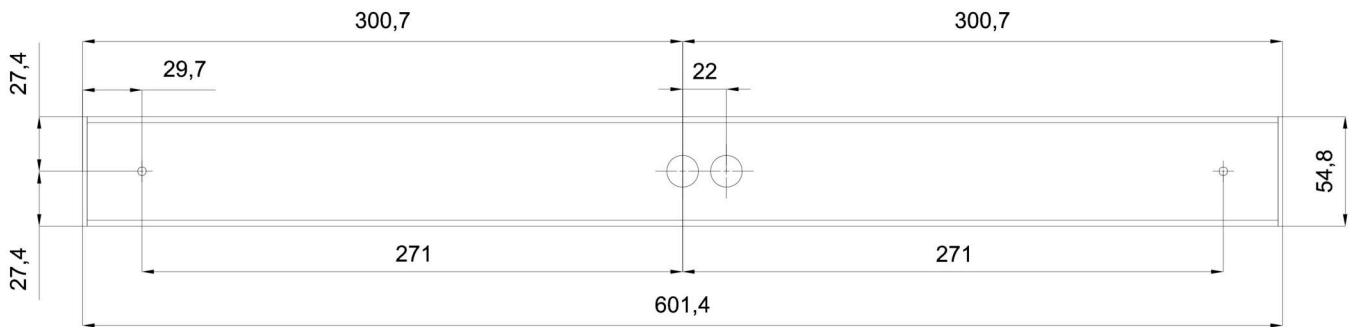

Technical data

Types of luminaires	Emergency combined
Mounting type	surface mounted
Base material	aluminium
Shade material	opal polycarbonate
Base color	white Ral9003
Shade color	white
Holding the shade	spring
Mounting location	ceiling/wall
Width	604 mm
Length	58 mm
Height	46 mm
mounting holes (diameter)	2xØ5mm
Cable entrance	2xØ16mm
Energy Class	D
Impact strength	IK10
Operating temperature	from -20°C to +30°C

Electrical data

Power consumption	9 W
Ingress Protection	IP44
Socket	LED modul
Battery type	LiFePO4
Emergency time	3 hours
terminal block	snap terminal block

Luminous data

Lum. flux of luminaire	1140 lm
Lum. flux of light source	1600 lm
Lum. flux of light source in emergency mode	200 lm
Chromaticity temperature	4000 K
Rated life time LED L80/B10	100000 hours
CRI	Ra80
MacAdam	3
Blue light hazard	Risk group 0

Eulum data for calculation programs are available at www.osmont.cz.

TECHNICAL SHEET

Logistical data

EAN	8591728230487
Weight NTTO	0.65 Kg
Weight BTTO	0.85 Kg
Number of cartons	1 pcs
Warranty*	60 months

**The warranty for the batteries is valid for 36 months from the date of purchase.*

Installation dimensions:

Additional assortment:

Lampshade

Product code	Name	Color	Picture	Drawing
20608	PC71	white	