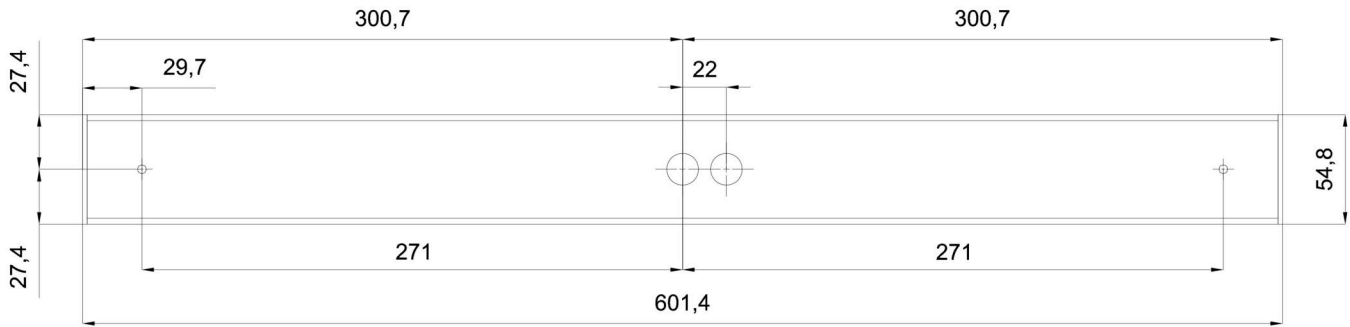

Technical data

Types of luminaires	Emergency combined SELFTEST
Mounting type	surface mounted
Base material	aluminium
Shade material	opal polycarbonate
Base color	black Ral9005
Shade color	white
Holding the shade	spring
Mounting location	ceiling/wall
Width	604 mm
Length	58 mm
Height	46 mm
mounting holes (diameter)	2xØ5mm
Cable entrance	2xØ16mm
Energy Class	D
Impact strength	IK10
Operating temperature	from -20°C to +30°C

Electrical data

Power consumption	13 W
Ingress Protection	IP44
Socket	LED modul
Battery type	LiFePO4
Emergency time	3 hours
SELFTEST	yes
terminal block	snap terminal block

Luminous data

Lum. flux of luminaire	1490 lm
Lum. flux of light source	2100 lm
Lum. flux of light source in emergency mode	200 lm
Chromaticity temperature	3000 K
Rated life time LED L80/B10	100000 hours
CRI	Ra80
MacAdam	3
Blue light hazard	Risk group 0

Eulum data for calculation programs are available at www.osmont.cz.

TECHNICAL SHEET

Logistical data

EAN	8591728230319
Weight NTTO	0.65 Kg
Weight BTTO	0.85 Kg
Number of cartons	1 pcs
Warranty*	60 months

**The warranty for the batteries is valid for 36 months from the date of purchase.*

Installation dimensions:

Additional assortment:

Lampshade

Product code	Name	Color	Picture	Drawing
20608	PC71	white	