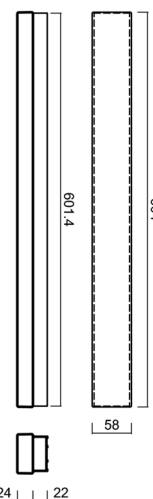

MATAR 1

LED-1L79EMP350PA06/PC71 NK3HST C 3K##

WWW.OSMONT.CZ

MATAR 1

Product code: MAT60111

Type: LED-1L79EMP350PA06/PC71 NK3HST C 3K##

Short description of the luminaire: Black colour | ceiling or wall LED light with emergency backup combined (with Self-test) | multipower driver | opal polycarbonate shade (PC)|

Technical data

Types of luminaires	Emergency combined SELFTEST
Mounting type	surface mounted
Base material	aluminium
Shade material	opal polycarbonate
Base color	black Ral9005
Shade color	white
Holding the shade	spring
Mounting location	ceiling/wall
Width	604 mm
Length	58 mm
Height	46 mm
mounting holes (diameter)	2xØ5mm
Cable entrance	2xØ16mm
Energy Class	D
Impact strength	IK10
Operating temperature	from -20°C to +30°C

Electrical data

Power consumption	13 W
Ingress Protection	IP44
Socket	LED modul
Battery type	LiFePO4
Emergency time	3 hours
SELFTEST	yes
terminal block	snap terminal block

Luminous data

Lum. flux of luminaire	1490 lm
Lum. flux of light source	2100 lm
Lum. flux of light source in emergency mode	200 lm
Chromaticity temperature	3000 K
Rated life time LED L80/B10	100000 hours
CRI	Ra80
MacAdam	3
Blue light hazard	Risk group 0

Installation dimensions:

Additional assortment:

Lampshade

Product code	Name	Color	Picture	Drawing
20608	PC71	white	