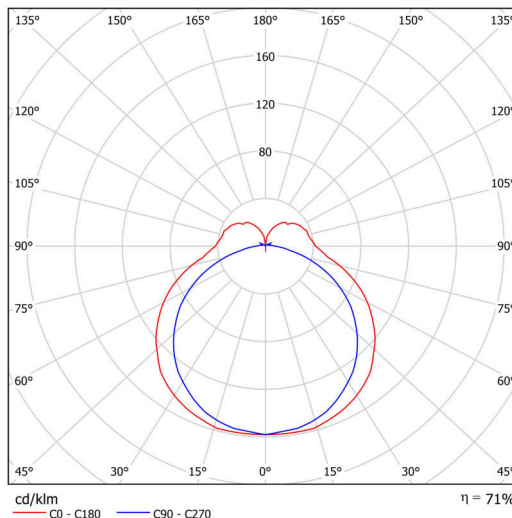

Luminous data

Lum. flux of luminaire	1490 lm
Lum. flux of light source	2100 lm
Lum. flux of light source in emergency mode	200 lm
Chromaticity temperature	3000 K
Rated life time LED L80/B10	100000 hours
CRI	Ra80
MacAdam	3
Blue light hazard	Risk group 0

Eulum data for calculation programs are available at www.osmont.cz.