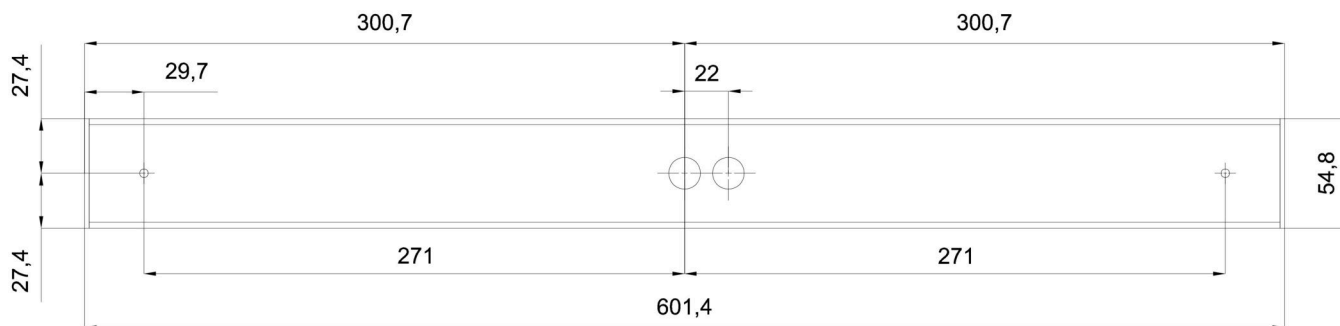

TECHNICAL SHEET

Logistical data

EAN	8591728230302
Weight NTTO	0.65 Kg
Weight BTTO	0.85 Kg
Number of cartons	1 pcs
Warranty*	60 months

*The warranty for the batteries is valid for 36 months from the date of purchase.

Installation dimensions: