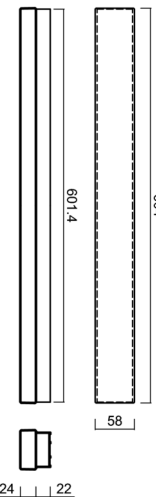

## Technical data

Types of luminaires	Emergency combined
Mounting type	surface mounted
Base material	aluminium
Shade material	opal polycarbonate
Base color	black Ral9005
Shade color	white
Holding the shade	spring
Mounting location	ceiling/wall
Width	604 mm
Length	58 mm
Height	46 mm
mounting holes (diameter)	2xØ5mm
Cable entrance	2xØ16mm
Energy Class	D
Impact strength	IK10
Operating temperature	from -20°C to +30°C

## Installation dimensions:

Additional assortment:

Lampshade

Product code	Name	Color	Picture	Drawing
20608	PC71	white	