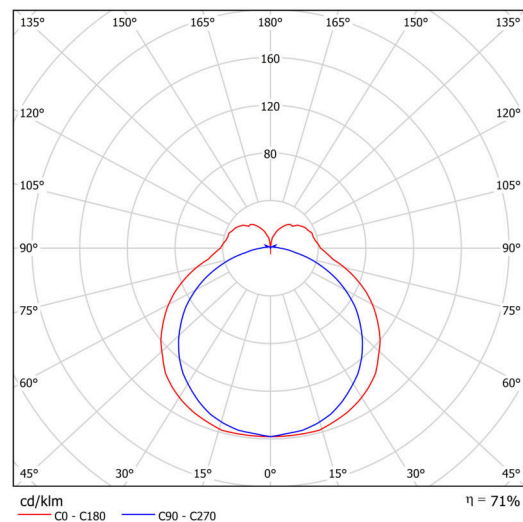

Luminous data

Lum. flux of luminaire	1490 lm
Lum. flux of light source	2100 lm
Lum. flux of light source in emergency mode	200 lm
Chromaticity temperature	3000 K
Rated life time LED L80/B10	100000 hours
CRI	Ra80
MacAdam	3
Blue light hazard	Risk group 0

Eulum data for calculation programs are available at www.osmont.cz.