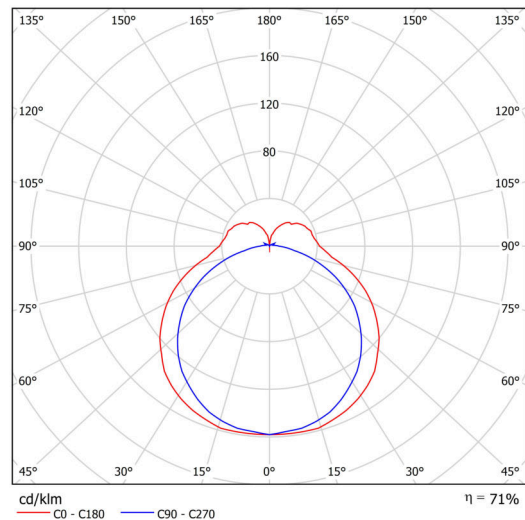

Luminous data

Lum. flux of luminaire	1090 lm
Lum. flux of light source	1540 lm
Lum. flux of light source in emergency mode	200 lm
Chromaticity temperature	3000 K
Rated life time LED L80/B10	100000 hours
CRI	Ra80
MacAdam	3
Blue light hazard	Risk group 0

Eulum data for calculation programs are available at www.osmont.cz.