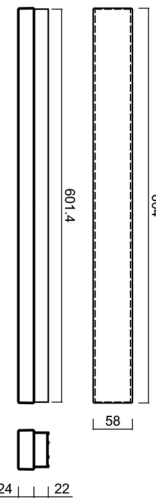

MATAR 1

LED-1L79E250PA06/PC71 NK3HST C 3K##

WWW.OSMONT.CZ

MATAR 1

Product code: MAT60109

Type: LED-1L79E250PA06/PC71 NK3HST C 3K##

Short description of the luminaire: Black colour | ceiling or wall LED light with emergency backup combined (with Self-test) | opal polycarbonate shade (PC)

Technical data

Types of luminaires	Emergency combined SELFTEST
Mounting type	surface mounted
Base material	aluminium
Shade material	opal polycarbonate
Base color	black Ral9005
Shade color	white
Holding the shade	spring
Mounting location	ceiling/wall
Width	604 mm
Length	58 mm
Height	46 mm
mounting holes (diameter)	2xØ5mm
Cable entrance	2xØ16mm
Energy Class	D
Impact strength	IK10
Operating temperature	from -20°C to +30°C

Electrical data

Power consumption	9 W
Ingress Protection	IP44
Socket	LED modul
Battery type	LiFePO4
Emergency time	3 hours
SELFTEST	yes
terminal block	snap terminal block

Luminous data

Lum. flux of luminaire	1090 lm
Lum. flux of light source	1540 lm
Lum. flux of light source in emergency mode	200 lm
Chromaticity temperature	3000 K
Rated life time LED L80/B10	100000 hours
CRI	Ra80
MacAdam	3
Blue light hazard	Risk group 0

Installation dimensions:

Additional assortment:

Lampshade

Product code	Name	Color	Picture	Drawing
20608	PC71	white	