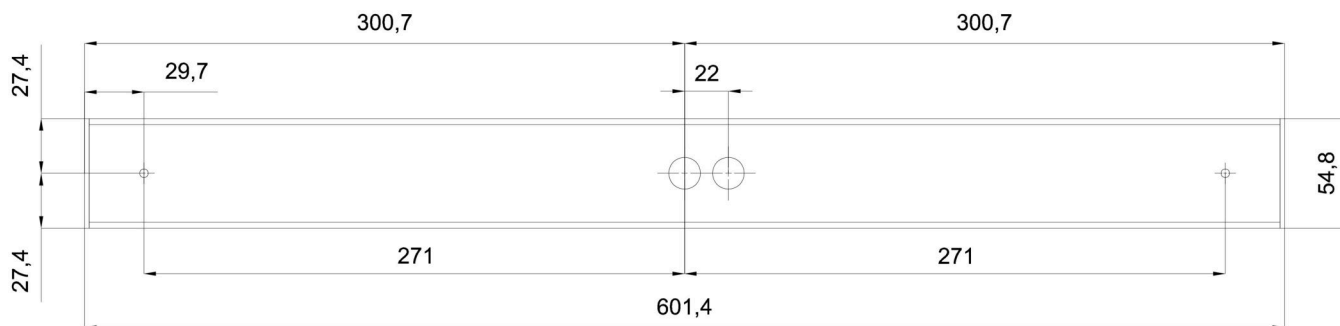

Technical data

Types of luminaires	Emergency combined SELFTEST
Mounting type	surface mounted
Base material	aluminium
Shade material	opal polycarbonate
Base color	black Ral9005
Shade color	white
Holding the shade	spring
Mounting location	ceiling/wall
Width	604 mm
Length	58 mm
Height	46 mm
mounting holes (diameter)	2xØ5mm
Cable entrance	2xØ16mm
Energy Class	D
Impact strength	IK10
Operating temperature	from -20°C to +30°C

Electrical data

Power consumption	9 W
Ingress Protection	IP44
Socket	LED modul
Battery type	LiFePO4
Emergency time	3 hours
SELFTEST	yes
terminal block	snap terminal block

Luminous data

Lum. flux of luminaire	1090 lm
Lum. flux of light source	1540 lm
Lum. flux of light source in emergency mode	200 lm
Chromaticity temperature	3000 K
Rated life time LED L80/B10	100000 hours
CRI	Ra80
MacAdam	3
Blue light hazard	Risk group 0

Eulum data for calculation programs are available at www.osmont.cz.

TECHNICAL SHEET

Logistical data

EAN	8591728230296
Weight NTTO	0.65 Kg
Weight BTTO	0.85 Kg
Number of cartons	1 pcs
Warranty*	60 months

**The warranty for the batteries is valid for 36 months from the date of purchase.*

Installation dimensions:

Additional assortment:

Lampshade

Product code	Name	Color	Picture	Drawing
20608	PC71	white	