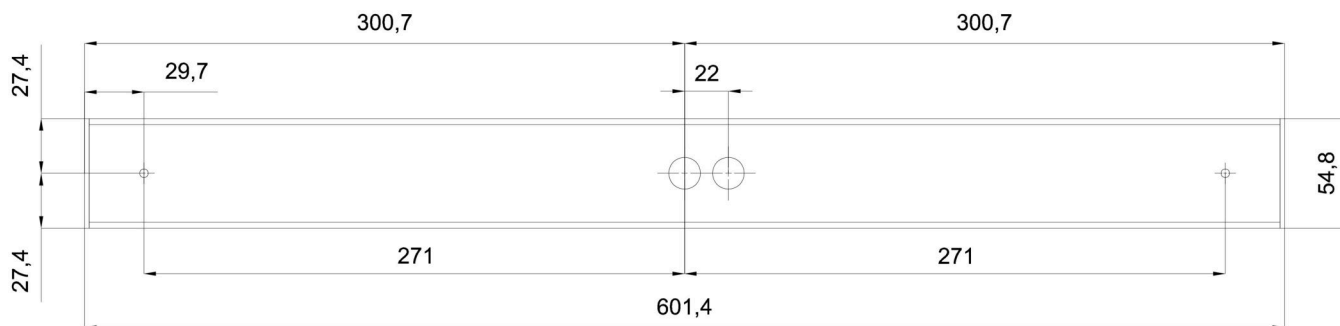

Technical data

Types of luminaires	Emergency combined
Mounting type	surface mounted
Base material	aluminium
Shade material	opal polycarbonate
Base color	black Ral9005
Shade color	white
Holding the shade	spring
Mounting location	ceiling/wall
Width	604 mm
Length	58 mm
Height	46 mm
mounting holes (diameter)	2xØ5mm
Cable entrance	2xØ16mm
Energy Class	D
Impact strength	IK10
Operating temperature	from -20°C to +30°C

Electrical data

Power consumption	9 W
Ingress Protection	IP44
Socket	LED modul
Battery type	LiFePO4
Emergency time	3 hours
terminal block	snap terminal block

Luminous data

Lum. flux of luminaire	1090 lm
Lum. flux of light source	1540 lm
Lum. flux of light source in emergency mode	200 lm
Chromaticity temperature	3000 K
Rated life time LED L80/B10	100000 hours
CRI	Ra80
MacAdam	3
Blue light hazard	Risk group 0

Eulum data for calculation programs are available at www.osmont.cz.

TECHNICAL SHEET

Logistical data

EAN	8591728230289
Weight NTTO	0.65 Kg
Weight BTTO	0.85 Kg
Number of cartons	1 pcs
Warranty*	60 months

**The warranty for the batteries is valid for 36 months from the date of purchase.*

Installation dimensions:

Additional assortment:

Lampshade

Product code	Name	Color	Picture	Drawing
20608	PC71	white	