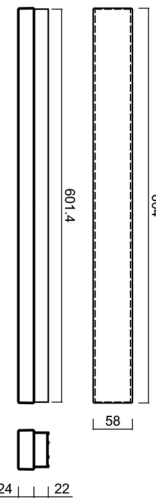

MATAR 1

LED-1L79E250PA06/PC71 NK3H C 3K##

WWW.OSMONT.CZ

MATAR 1

Product code: MAT60108

Type: LED-1L79E250PA06/PC71 NK3H C 3K##

Short description of the luminaire: Black colour | ceiling or wall LED light with emergency backup combined | opal polycarbonate shade (PC)

Technical data

Types of luminaires	Emergency combined
Mounting type	surface mounted
Base material	aluminium
Shade material	opal polycarbonate
Base color	black Ral9005
Shade color	white
Holding the shade	spring
Mounting location	ceiling/wall
Width	604 mm
Length	58 mm
Height	46 mm
mounting holes (diameter)	2xØ5mm
Cable entrance	2xØ16mm
Energy Class	D
Impact strength	IK10
Operating temperature	from -20°C to +30°C

Electrical data

Power consumption	9 W
Ingress Protection	IP44
Socket	LED modul
Battery type	LiFePO4
Emergency time	3 hours
terminal block	snap terminal block

Luminous data

Lum. flux of luminaire	1090 lm
Lum. flux of light source	1540 lm
Lum. flux of light source in emergency mode	200 lm
Chromaticity temperature	3000 K
Rated life time LED L80/B10	100000 hours
CRI	Ra80
MacAdam	3
Blue light hazard	Risk group 0

Installation dimensions:

Additional assortment:

Lampshade

Product code	Name	Color	Picture	Drawing
20608	PC71	white	