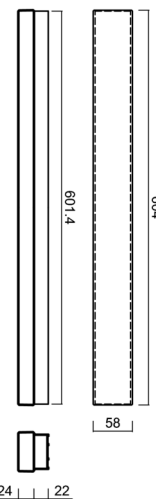

MATAR 1

LED-1L79E250PA06/PC71 NK3HST B 3K##

WWW.OSMONT.CZ

MATAR 1

Product code: MAT60105

Type: LED-1L79E250PA06/PC71 NK3HST B 3K##

Short description of the luminaire: White colour | ceiling or wall LED light with emergency backup combined (with Self-test) | opal polycarbonate shade (PC)

Technical data

Types of luminaires	Emergency combined SELFTEST
Mounting type	surface mounted
Base material	aluminium
Shade material	opal polycarbonate
Base color	white Ral9003
Shade color	white
Holding the shade	spring
Mounting location	ceiling/wall
Width	604 mm
Length	58 mm
Height	46 mm
mounting holes (diameter)	2xØ5mm
Cable entrance	2xØ16mm
Energy Class	D
Impact strength	IK10
Operating temperature	from -20°C to +30°C

Electrical data

Power consumption	9 W
Ingress Protection	IP44
Socket	LED modul
Battery type	LiFePO4
Emergency time	3 hours
SELFTEST	yes
terminal block	snap terminal block

Luminous data

Lum. flux of luminaire	1090 lm
Lum. flux of light source	1540 lm
Lum. flux of light source in emergency mode	200 lm
Chromaticity temperature	3000 K
Rated life time LED L80/B10	100000 hours
CRI	Ra80
MacAdam	3
Blue light hazard	Risk group 0

Installation dimensions:

Additional assortment:

Lampshade

Product code	Name	Color	Picture	Drawing
20608	PC71	white	