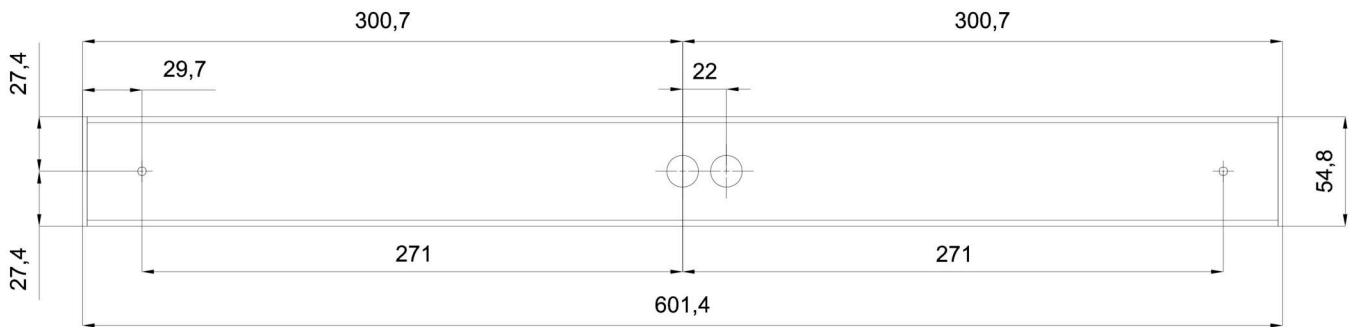

Technical data

Types of luminaires	Emergency combined SELFTEST
Mounting type	surface mounted
Base material	aluminium
Shade material	opal polycarbonate
Base color	white Ral9003
Shade color	white
Holding the shade	spring
Mounting location	ceiling/wall
Width	604 mm
Length	58 mm
Height	46 mm
mounting holes (diameter)	2xØ5mm
Cable entrance	2xØ16mm
Energy Class	D
Impact strength	IK10
Operating temperature	from -20°C to +30°C

Electrical data

Power consumption	9 W
Ingress Protection	IP44
Socket	LED modul
Battery type	LiFePO4
Emergency time	3 hours
SELFTEST	yes
terminal block	snap terminal block

Luminous data

Lum. flux of luminaire	1090 lm
Lum. flux of light source	1540 lm
Lum. flux of light source in emergency mode	200 lm
Chromaticity temperature	3000 K
Rated life time LED L80/B10	100000 hours
CRI	Ra80
MacAdam	3
Blue light hazard	Risk group 0

Eulum data for calculation programs are available at www.osmont.cz.

TECHNICAL SHEET

Logistical data

EAN	8591728230258
Weight NTTO	0.65 Kg
Weight BTTO	0.85 Kg
Number of cartons	1 pcs
Warranty*	60 months

**The warranty for the batteries is valid for 36 months from the date of purchase.*

Installation dimensions:

Additional assortment:

Lampshade

Product code	Name	Color	Picture	Drawing
20608	PC71	white	