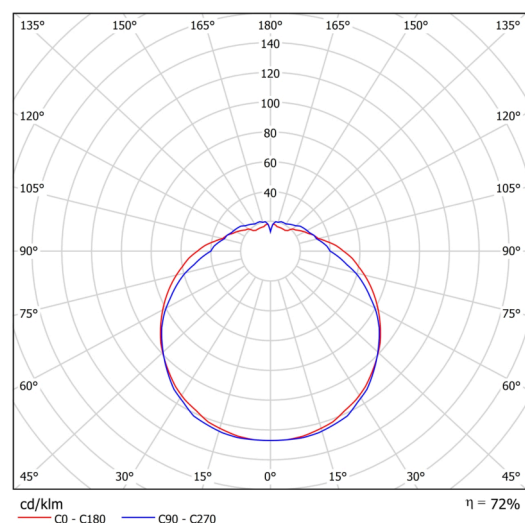

Luminous

Lum. flux of luminaire	2430 lm
Lum. flux of light source	3370 lm
Luminaire efficacy	105 lm/W
Temperature	3000 K
Rated life time LED L80/B10	100000 hours
CRI	Ra80
MacAdam	3
Blue light hazard	Risk group 0

Eulum data for calculation programs are available at www.osmont.cz.