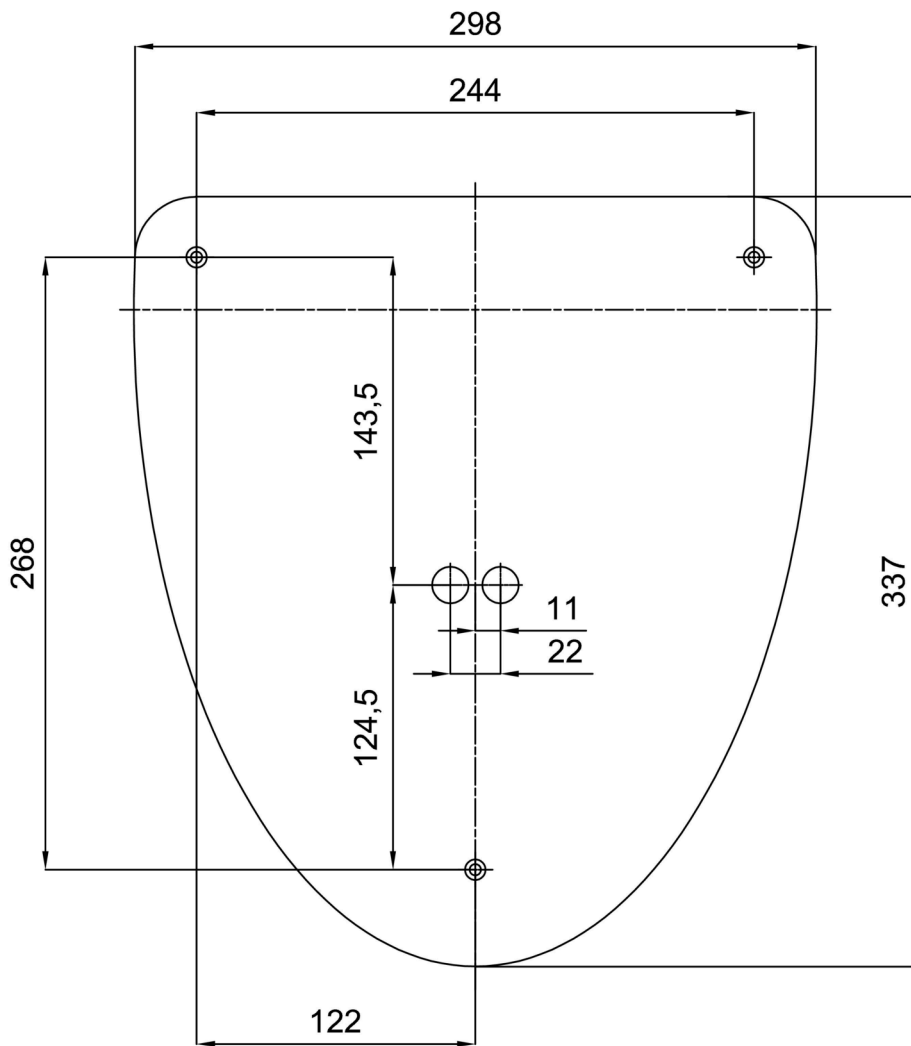

Technical

Types of luminaires	Classic on/off
Mounting type	surface mounted
Base material	steel
Shade material	three-layer glass TRIPLEX OPAL
Base color	white Ral9003
Shade color	white
Holding the shade	folding system
Mounting location	wall
Width	350 mm
Length	390 mm
Height	195 mm
mounting holes (diameter)	3xØ5mm
Installation wire (diameter)	2xØ16mm
Energy Class	D
Impact strength	IK01

Eulum data for calculation programs are available at www.osmont.cz.

Logistic

EAN	8591728140793
Weight NTTO	5.7 Kg
Weight BTTO	6.1 Kg
Number of cartons	1 pcs
Package volume	0.03 m ³
Package 1 width	0.41 m
Package 1 length	0.36 m
Package 1 height	0.205 m
Warranty*	60 months

*The warranty for the batteries is valid for 12 months from the date of purchase.

Installation dimensions:

Additional assortment:

Lampshade

Product code	Name	Color	Description	Picture	Drawing
20047	265	white		