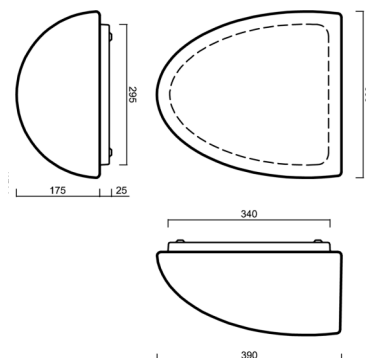

LYRA 2

LED-2L11-1L12E700U6/265 3K#

WWW.OSMONT.CZ

LYRA 2

Product code: LYR59234

Type: LED-2L11-1L12E700U6/265 3K#

Short description of the luminaire: White surface-mounted LED light ON/OFF with TRIPLEX OPAL glass shade.

Technical

Types of luminaires	Classic on/off
Mounting type	surface mounted
Base material	steel
Shade material	three-layer glass TRIPLEX OPAL
Base color	white Ral9003
Shade color	white
Holding the shade	folding system
Mounting location	wall
Width	350 mm
Length	390 mm
Height	195 mm
mounting holes (diameter)	3xØ5mm
Installation wire (diameter)	2xØ16mm
Energy Class	D
Impact strength	IK01

Eulum data for calculation programs are available at www.osmont.cz.

Logistic

EAN	8591728140793
Weight NTTO	5.7 Kg
Weight BTTO	6.1 Kg
Number of cartons	1 pcs
Package volume	0.03 m ³
Package 1 width	0.41 m
Package 1 length	0.36 m
Package 1 height	0.205 m
Warranty*	60 months

*The warranty for the batteries is valid for 12 months from the date of purchase.

Installation dimensions:

Additional assortment:

Lampshade

Product code	Name	Color	Description	Picture	Drawing
20047	265	white		