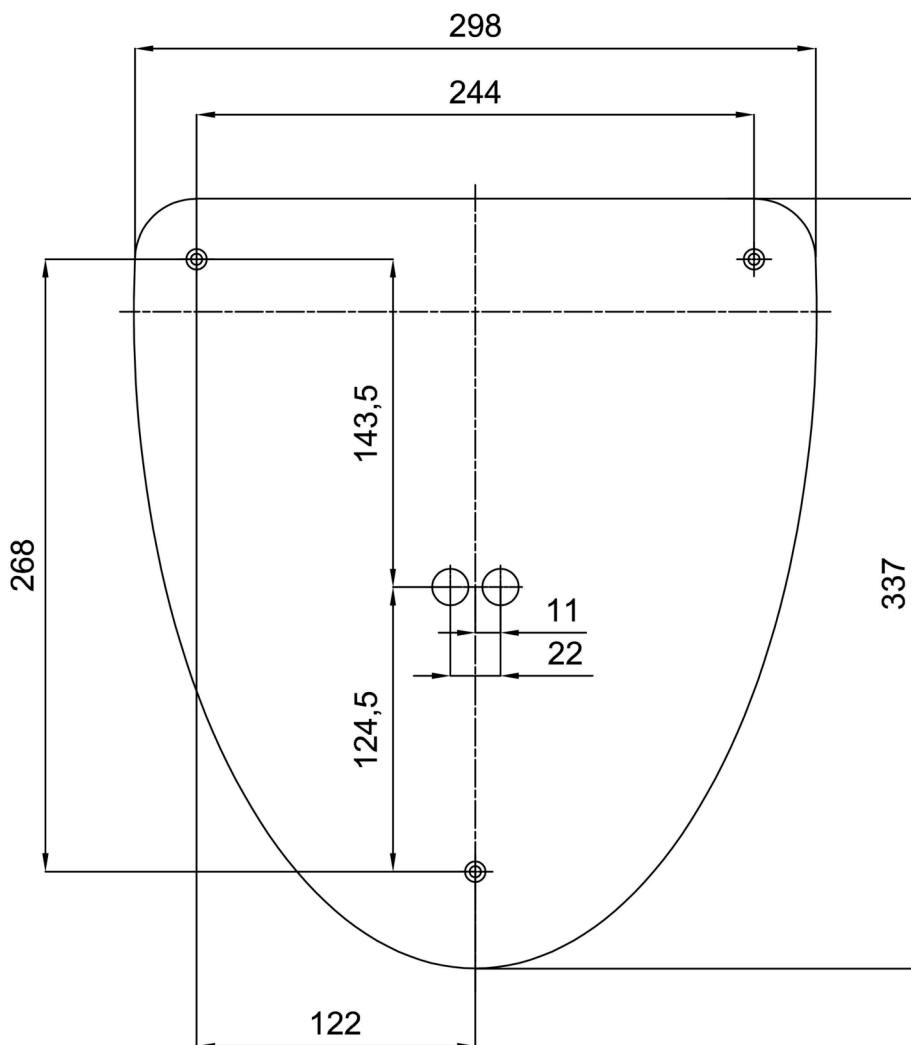

Logistic

EAN	8591728461232
Weight NTTO	4.3 Kg
Weight BTTO	4.7 Kg
Number of cartons	1 pcs
Package volume	0.03 m³
Package 1 width	0.41 m
Package 1 length	0.36 m
Package 1 height	0.205 m
Warranty*	60 months

*The warranty for the batteries is valid for 12 months from the date of purchase.

Installation dimensions: