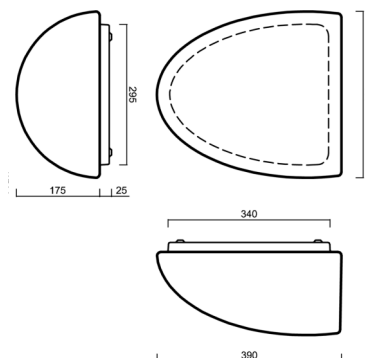

Electric

Power consumption	25 W
Ingress Protection	IP43
Socket	E27
Sensor	HF
terminal block	snap terminal block