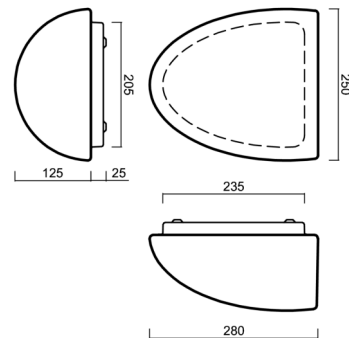

# LYRA 1

Product code: LYR59733

Type: LED-2L26E700U4/245 4K#

Short description of the luminaire: White surface-mounted LED light ON/OFF with TRIPLEX OPAL glass shade.

## Technical

Types of luminaires	Classic on/off
Mounting type	surface mounted
Base material	steel
Shade material	three-layer glass TRIPLEX OPAL
Base color	white Ral9003
Shade color	white
Holding the shade	folding system
Mounting location	wall
Width	250 mm
Length	280 mm
Height	145 mm
mounting holes (diameter)	3xØ5mm
Installation wire (diameter)	2xØ16mm
Energy Class	D
Impact strength	IK01