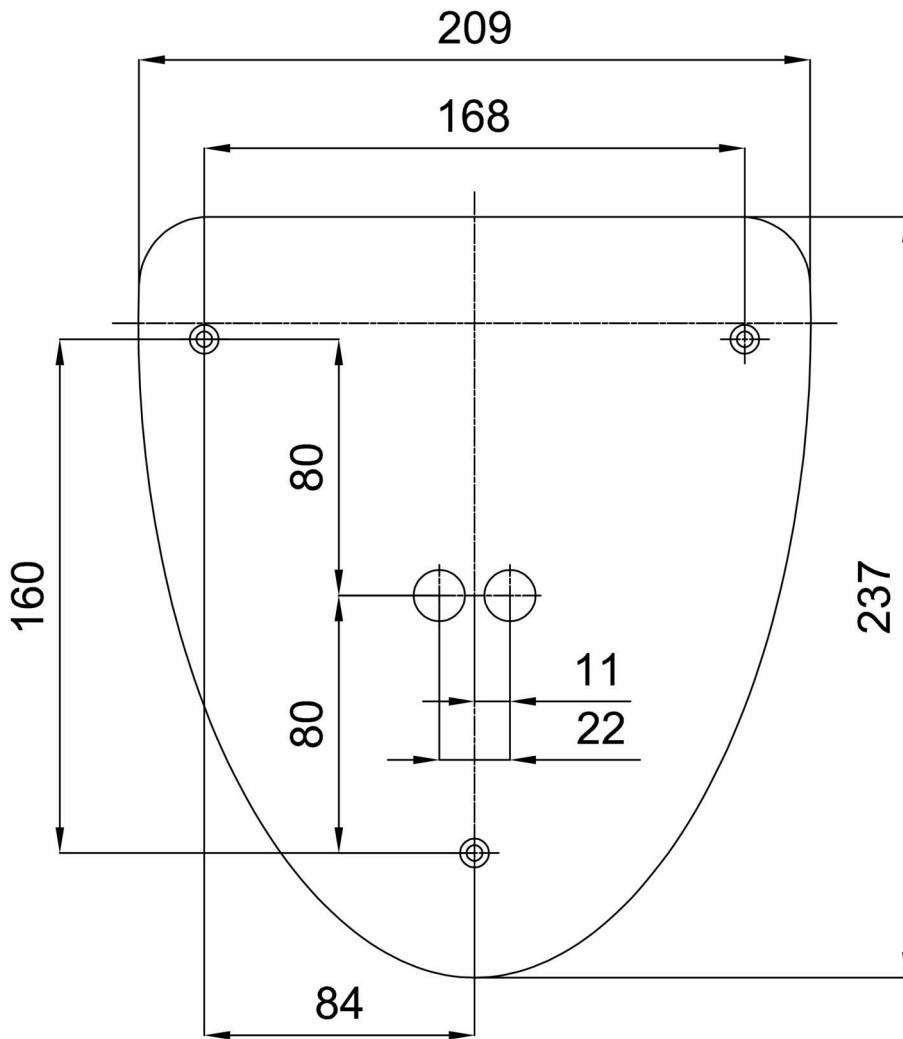

Logistic

EAN	8591728140809
Weight NTTO	4.2 Kg
Weight BTTO	4.5 Kg
Number of cartons	1 pcs
Package volume	0.017 m³
Package 1 width	0.315 m
Package 1 length	0.285 m
Package 1 height	0.19 m
Warranty*	60 months

*The warranty for the batteries is valid for 12 months from the date of purchase.

Installation dimensions: