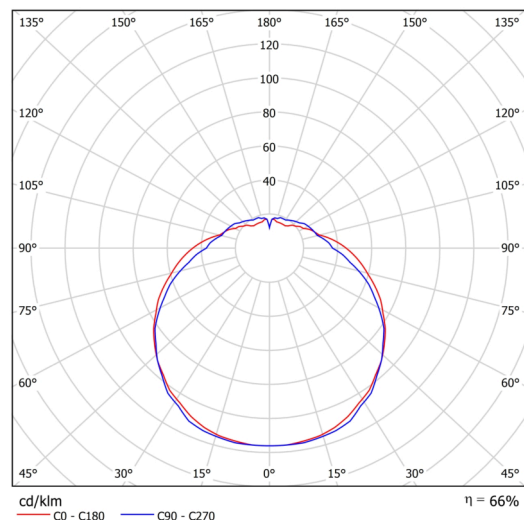

Luminous

Lum. flux of luminaire	1390 lm
Lum. flux of light source	2110 lm
Luminaire efficacy	106 lm/W
Temperature	4000 K
Rated life time LED L80/B10	100000 hours
CRI	Ra80
MacAdam	3
Blue light hazard	Risk group 0

Eulum data for calculation programs are available at www.osmont.cz.