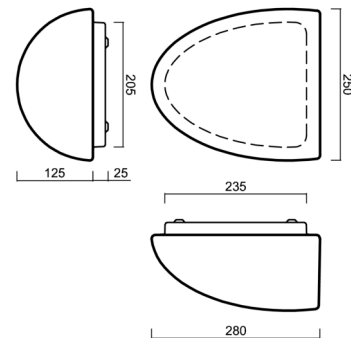

Electric

Power consumption	25 W
Ingress Protection	IP43
Socket	E27
Sensor	HF
terminal block	snap terminal block