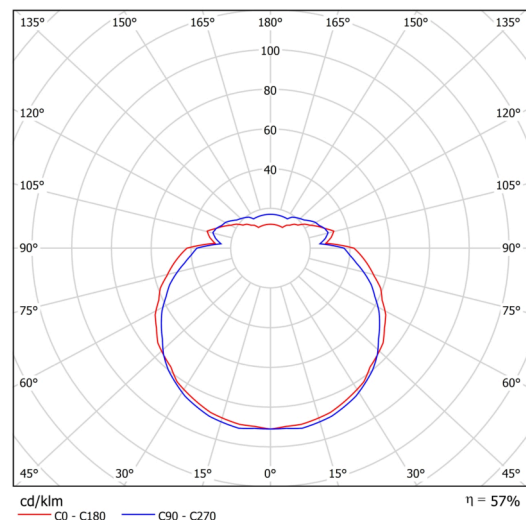

Types of luminaires	Sensor
Mounting type	surface mounted
Base material	steel
Shade material	three-layer glass TRIPLEX OPAL
Base color	white Ral9003
Shade color	white
Holding the shade	folding system
Mounting location	wall
Width	250 mm
Length	280 mm
Height	145 mm
mounting holes (diameter)	3xØ5mm
Installation wire (diameter)	2xØ16mm
Impact strength	IK01

Electric

Power consumption	25 W
Ingress Protection	IP43
Socket	E27
Sensor	HF
terminal block	snap terminal block

Luminous

Blue light hazard	Risk group 0
-------------------	--------------

Eulum data for calculation programs are available at www.osmont.cz.