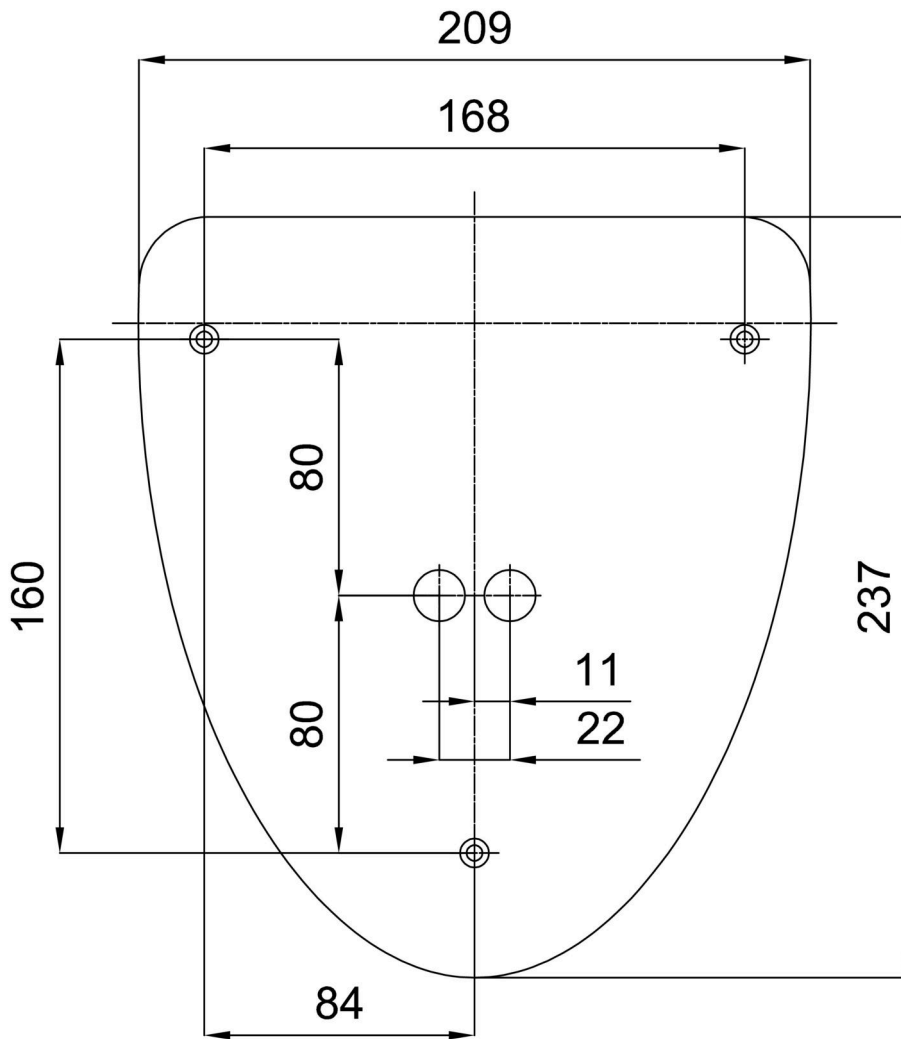

Types of luminaires	Sensor
Mounting type	surface mounted
Base material	steel
Shade material	three-layer glass TRIPLEX OPAL
Base color	white Ral9003
Shade color	white
Holding the shade	folding system
Mounting location	wall
Width	250 mm
Length	280 mm
Height	145 mm
mounting holes (diameter)	3xØ5mm
Installation wire (diameter)	2xØ16mm
Impact strength	IK01

Electric

Power consumption	25 W
Ingress Protection	IP43
Socket	E27
Sensor	HF
terminal block	snap terminal block

Luminous

Blue light hazard	Risk group 0
-------------------	--------------

Eulum data for calculation programs are available at www.osmont.cz.

Logistic

EAN	8591728461225
Weight NTTO	2.4 Kg
Weight BTTO	2.7 Kg
Number of cartons	1 pcs
Package volume	0.017 m ³
Package 1 width	0.315 m
Package 1 length	0.285 m
Package 1 height	0.19 m
Warranty*	60 months

*The warranty for the batteries is valid for 12 months from the date of purchase.

Installation dimensions:

Additional assortment:

Lampshade

Product code	Name	Color	Description	Picture	Drawing
20046	245	white		