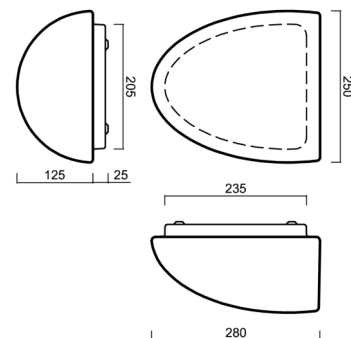

Types of luminaires	Classic on/off
Mounting type	surface mounted
Base material	steel
Shade material	three-layer glass TRIPLEX OPAL
Base color	white Ral9003
Shade color	white
Holding the shade	folding system
Mounting location	wall
Width	250 mm
Length	280 mm
Height	145 mm
mounting holes (diameter)	3xØ5mm
Installation wire (diameter)	2xØ16mm
Impact strength	IK01

Electric

Power consumption	25 W
Ingress Protection	IP43
Socket	E27
terminal block	snap terminal block

Luminous

Blue light hazard	Risk group 0
-------------------	--------------

Eulum data for calculation programs are available at www.osmont.cz.

Logistic

EAN	8591728425005
Weight NTTO	2.3 Kg
Weight BTTO	2.6 Kg
Number of cartons	1 pcs
Package volume	0.017 m ³
Package 1 width	0.315 m
Package 1 length	0.285 m
Package 1 height	0.19 m
Warranty*	60 months