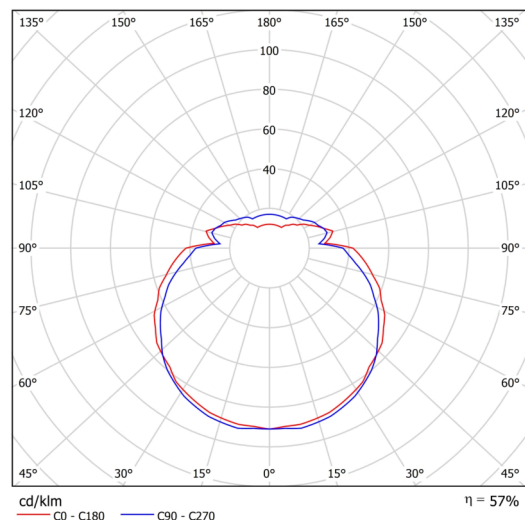

Luminous

Blue light hazard	Risk group 0

Eulum data for calculation programs are available at www.osmont.cz.