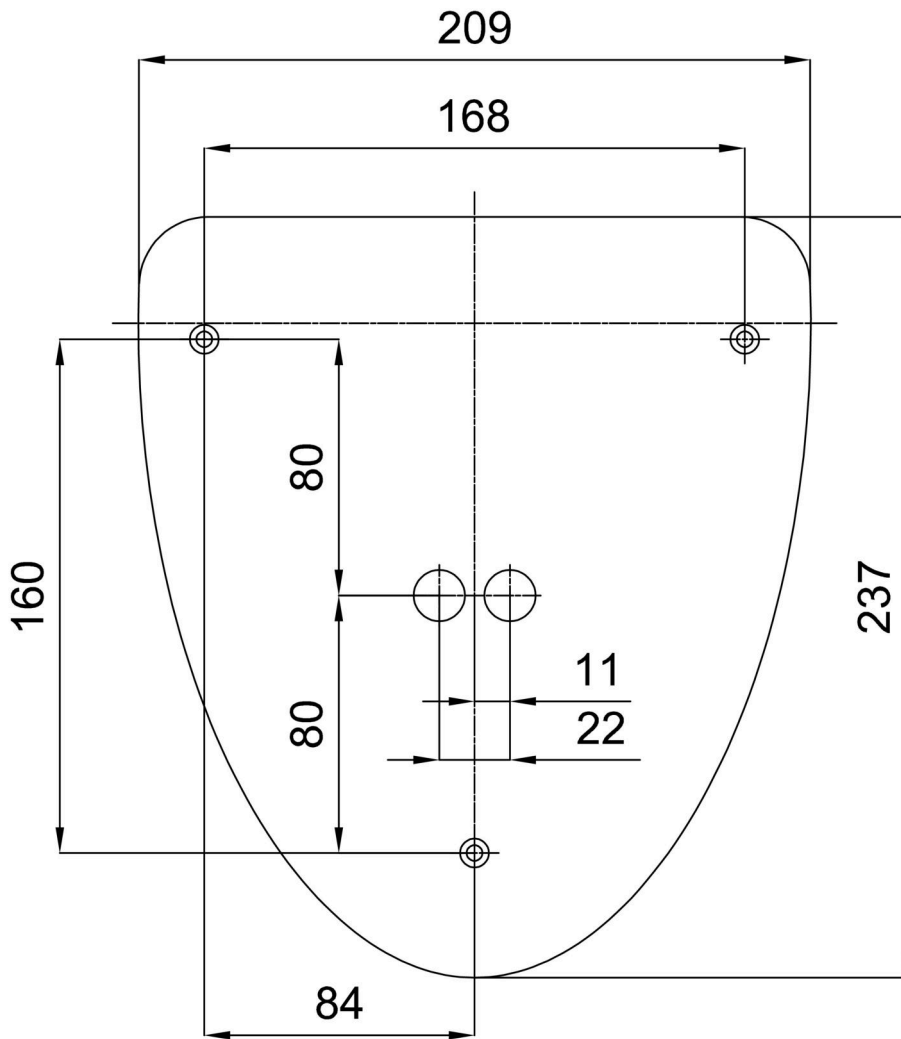

Types of luminaires	Classic on/off
Mounting type	surface mounted
Base material	steel
Shade material	three-layer glass TRIPLEX OPAL
Base color	white Ral9003
Shade color	white
Holding the shade	folding system
Mounting location	wall
Width	250 mm
Length	280 mm
Height	145 mm
mounting holes (diameter)	3xØ5mm
Installation wire (diameter)	2xØ16mm
Impact strength	IK01

Electric

Power consumption	25 W
Ingress Protection	IP43
Socket	E27
terminal block	snap terminal block

Luminous

Blue light hazard	Risk group 0
-------------------	--------------

Eulum data for calculation programs are available at www.osmont.cz.

Logistic

EAN	8591728425005
Weight NTTO	2.3 Kg
Weight BTTO	2.6 Kg
Number of cartons	1 pcs
Package volume	0.017 m ³
Package 1 width	0.315 m
Package 1 length	0.285 m
Package 1 height	0.19 m
Warranty*	60 months

*The warranty for the batteries is valid for 12 months from the date of purchase.

Installation dimensions:

Additional assortment:

Lampshade

Product code	Name	Color	Description	Picture	Drawing
20046	245	white		