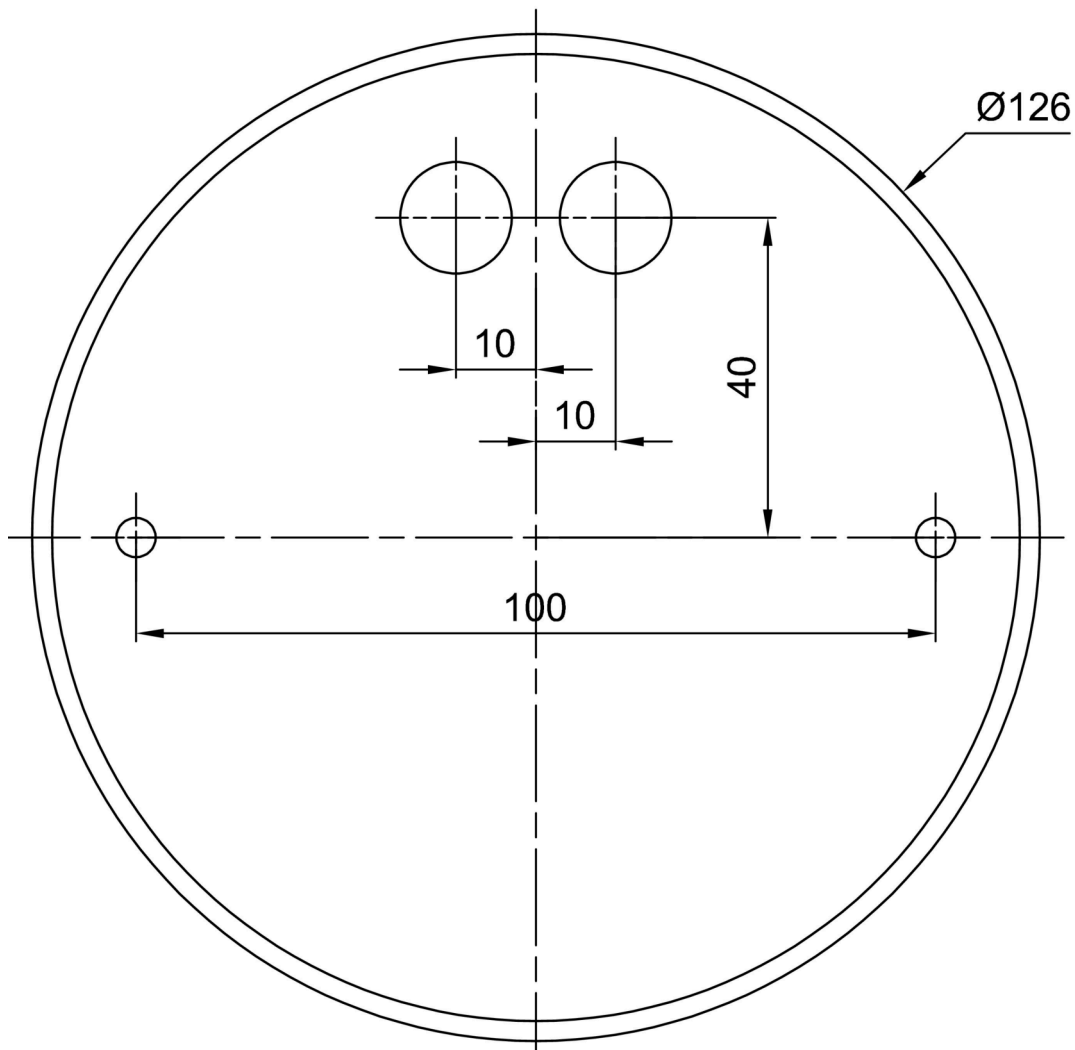

Technical

Types of luminaires	Dimmable
Mounting type	Suspended - textile cable
Base material	steel
Shade material	three-layer glass TRIPLEX OPAL
Base color	Golden Beach RAL1015
Shade color	white
Holding the shade	bayonet
Mounting location	ceiling
Width	565 mm
Length	565 mm
Height	400 mm
Diameter	ø 565 mm
Hinge length	1000 mm
mounting holes (diameter)	none
Installation wire (diameter)	none
Energy Class	D
Impact strength	IK01
Operating temperature	from -20°C to +30°C

Installation dimensions:

Additional assortment:

Lampshade

Product code	Name	Color	Description	Picture	Drawing
20040	096	white		