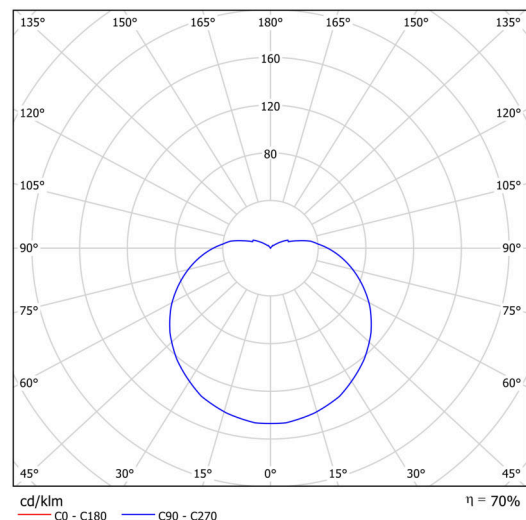

LUKIDA ST3

Product code: LUK60543

Type: LED-5L06E600ZST/096/L100 KP GB DALI 4K##

Short description of the luminaire: Golden beach color | pendant LED light | dimmable DALI | TRIPLEX OPAL glass shade with matt surface | decorative collar

Technical

Types of luminaires	Dimmable
Mounting type	Suspended - textile cable
Base material	steel
Shade material	three-layer glass TRIPLEX OPAL
Base color	Golden Beach RAL1015
Shade color	white
Holding the shade	bayonet
Mounting location	ceiling
Width	565 mm
Length	565 mm
Height	400 mm
Diameter	ø 565 mm
Hinge length	1000 mm
mounting holes (diameter)	none
Installation wire (diameter)	none
Energy Class	D
Impact strength	IK01
Operating temperature	from -20°C to +30°C

Electric

Power consumption	27 W
Ingress Protection	IP40
Socket	LED modul
terminal block	none
Automatic circuit breaker type B10A	31 pcs
Automatic circuit breaker type B16A	50 pcs
Automatic circuit breaker type C10A	52 pcs
Automatic circuit breaker type C16A	85 pcs

Luminous

Lum. flux of luminaire	3010 lm
Lum. flux of light source	4630 lm
Luminaire efficacy	111 lm/W
Temperature	4000 K
Rated life time LED L80/B10	100000 hours
CRI	Ra80
MacAdam	3
Blue light hazard	Risk group 0

Eulum data for calculation programs are available at